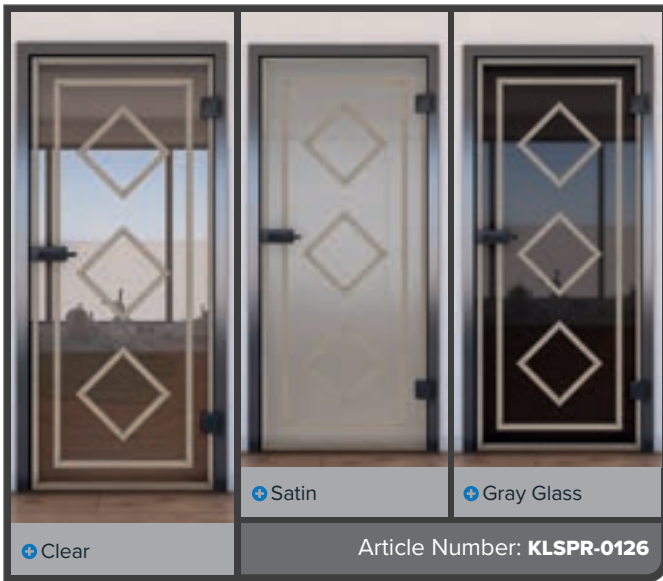

Pine

Oak

White

Beech

Ash White

Walnut