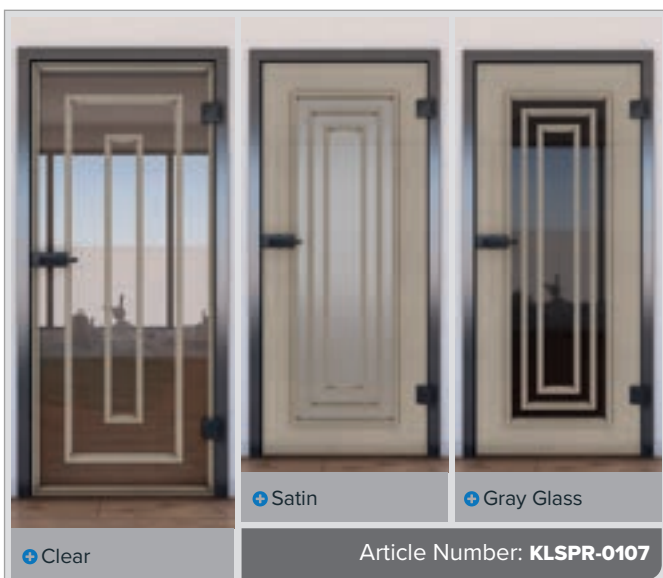

Pine

Oak

White

Beech

Ash White

Walnut