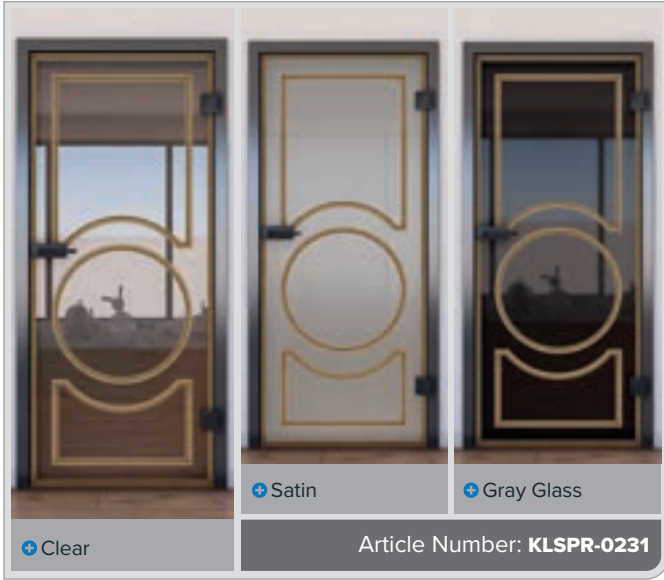

Pine

Oak

White

Beech

Ash White

Walnut