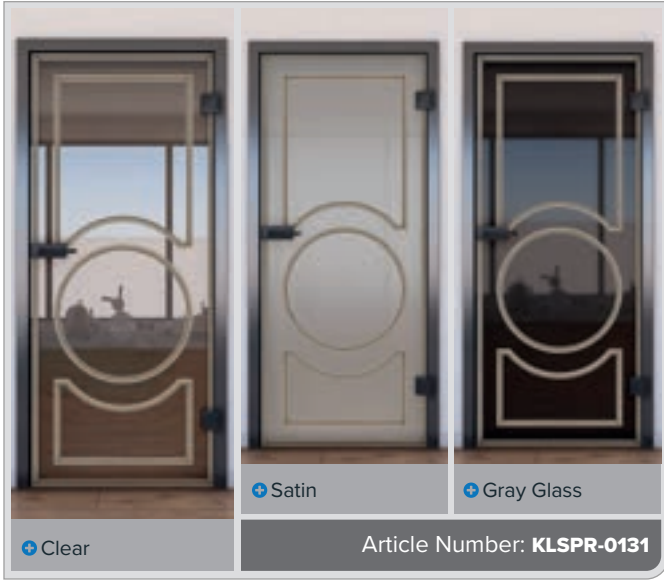

Pine

Oak

White

Beech

Ash White

Walnut