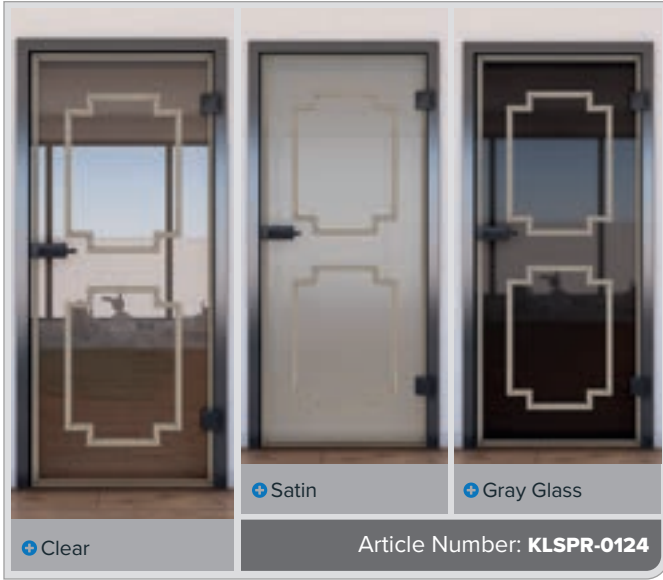

Pine

Oak

White

Beech

Ash White

Walnut