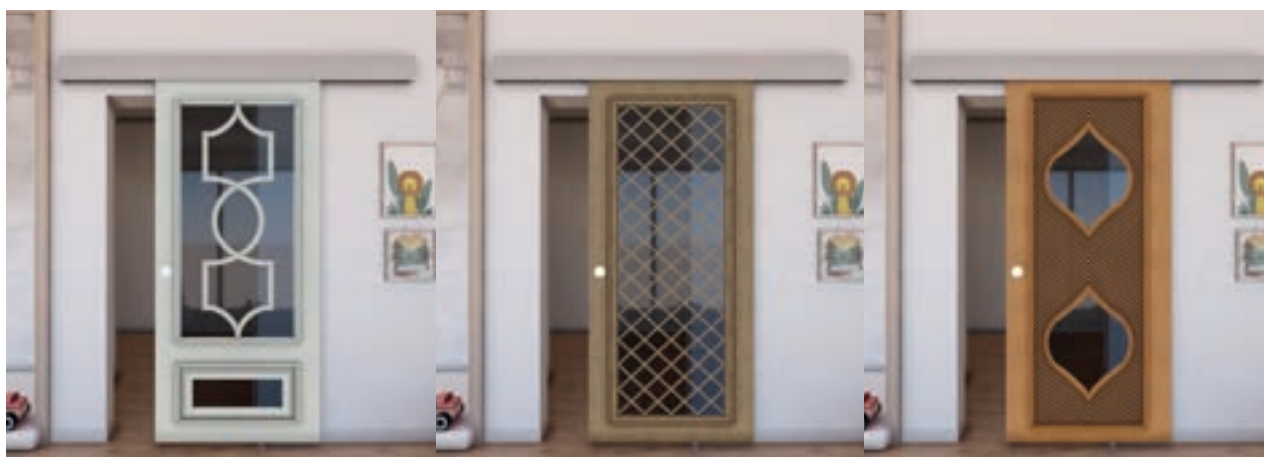

Selection of design variants for the **Sliding Door ECO-Line:**

The entry-level model **Sliding Door ECO-Line** - Our team is happy to advise you.