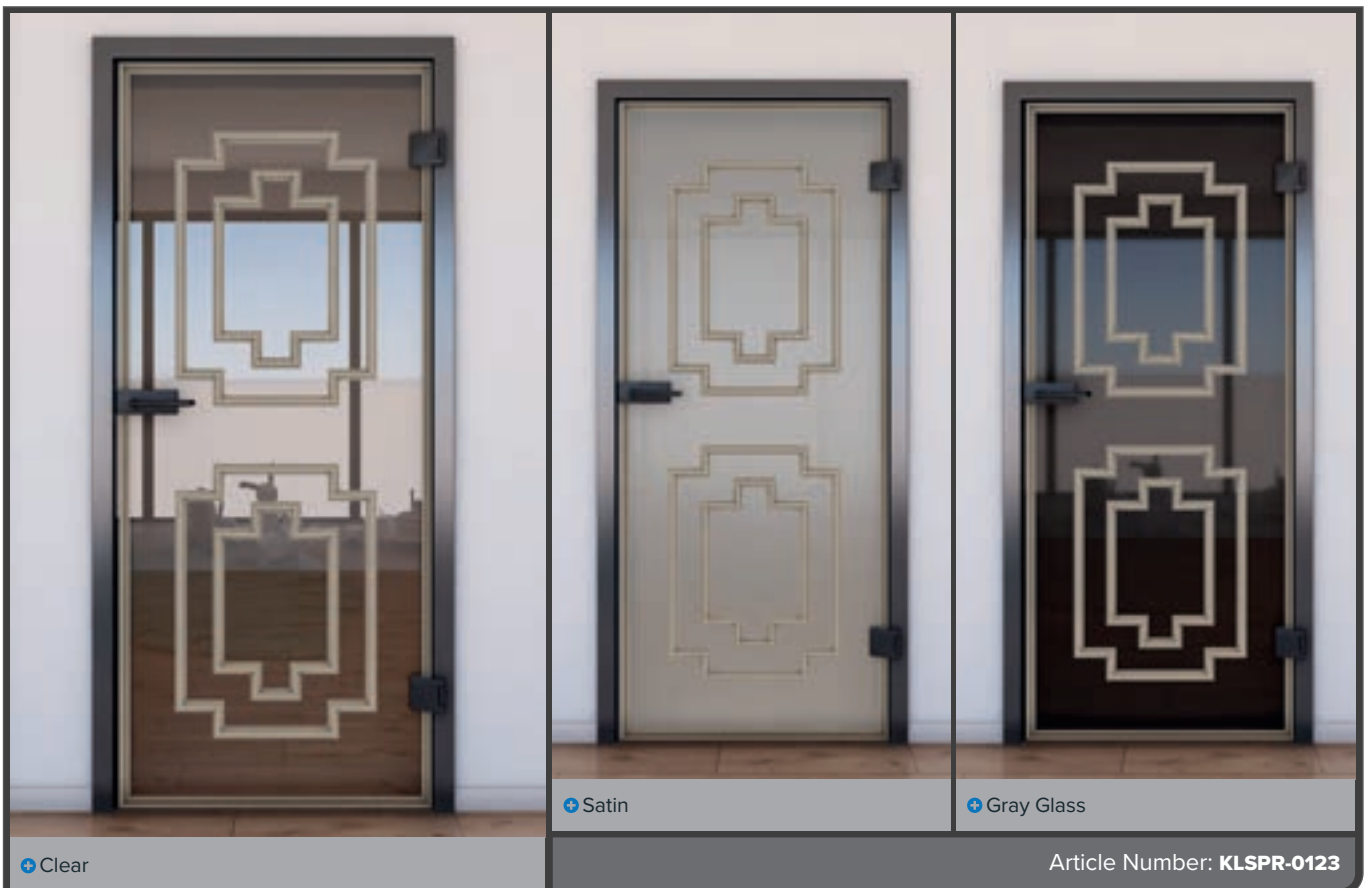

Pine

Oak

White

Beech

Ash White

Walnut