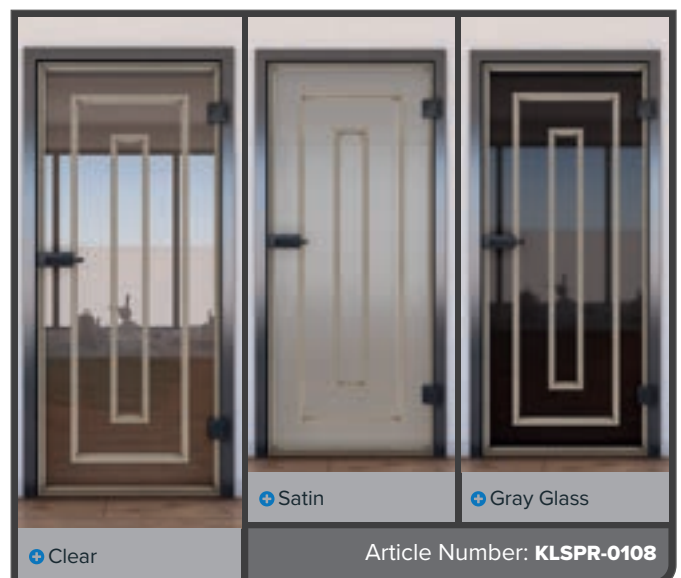

Pine

Oak

White

Beech

Ash White

Walnut