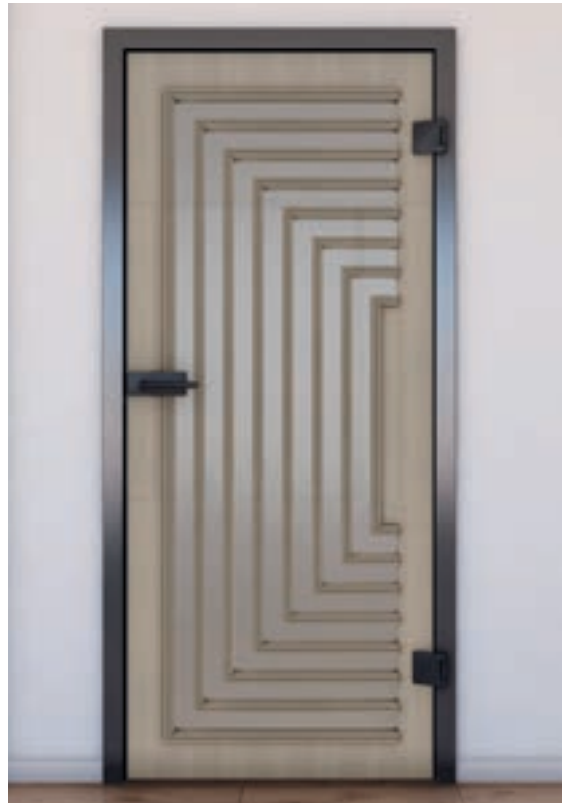

+ Satin

Article Number: **KLSPR-0115**

Pine

Oak

White

Beech

Ash White

Walnut