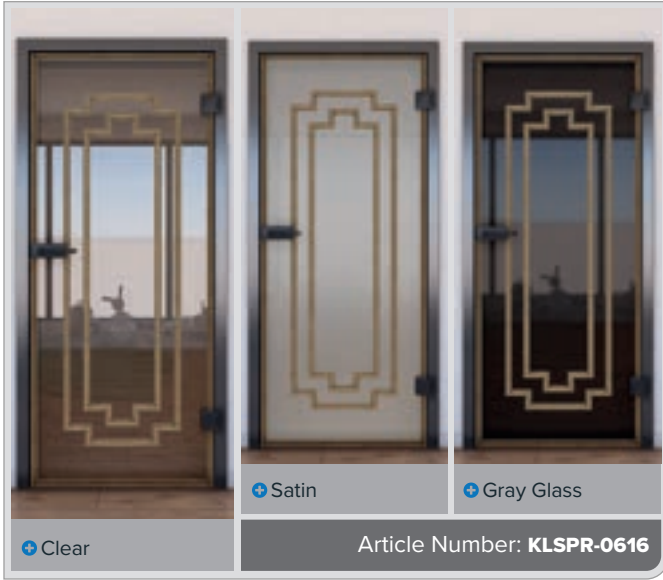

Pine

Oak

White

Beech

Ash White

Walnut