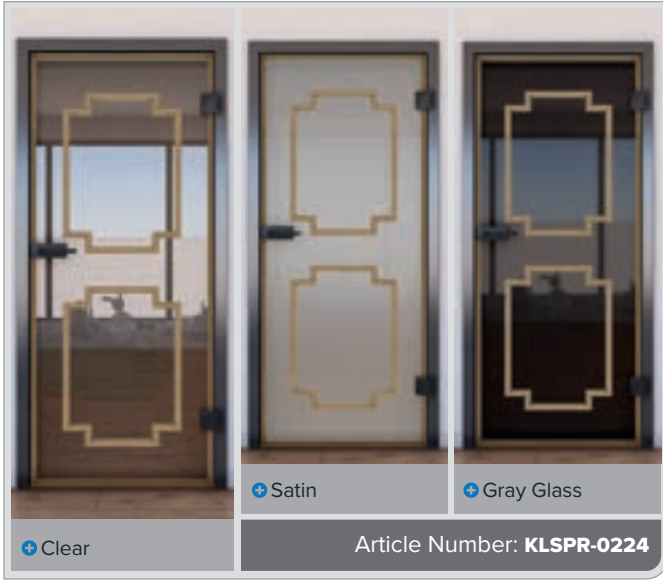

Ash White

Walnut

+ Clear

+ Satin

+ Gray Glass

Article Number: **KLSPR-0230**

Pine

Oak