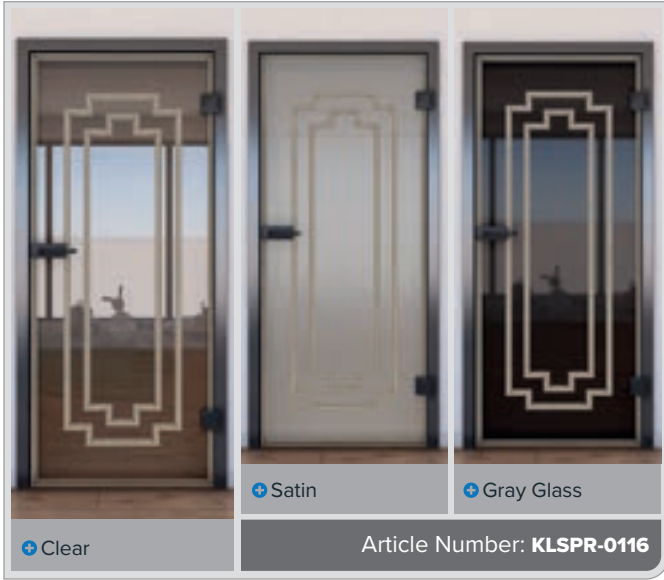

Pine

Oak

White

Beech

Ash White

Walnut