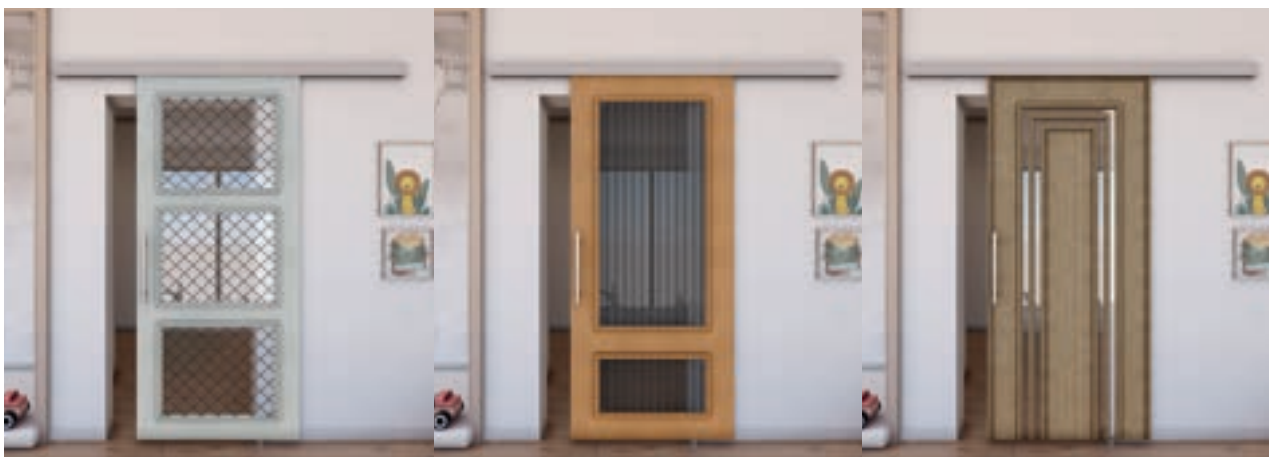

Selection of design variants for the **Sliding Door SLIM-Line:**

The higher quality model **Sliding Door SLIM-Line** - Our team is happy to advise you.