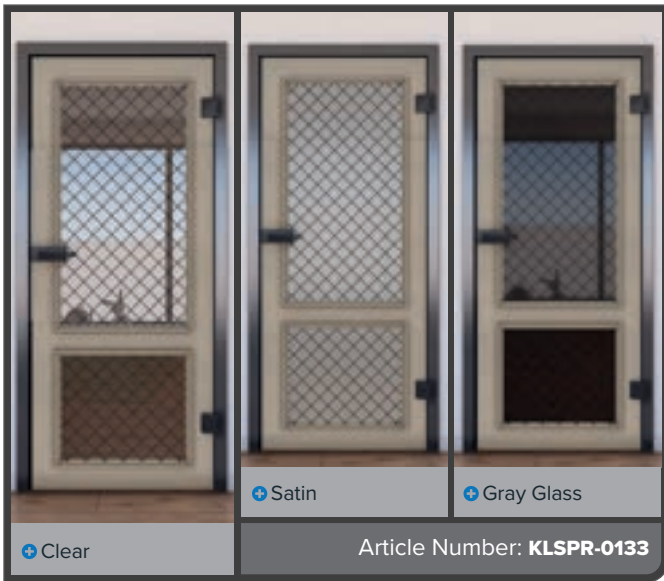

Pine

Oak

White

Beech

Ash White

Walnut