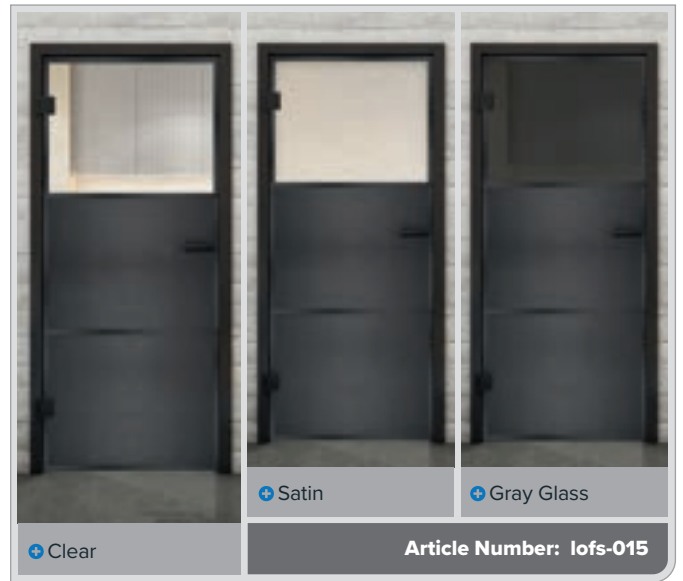

+ Gray Glass

Article Number: lofs-011

Black Lacquer LOF

Rust Iron Riveted LOFR

Black Iron Riveted LOFS

Black Lacquer LOF

Rust Iron Riveted LOFR

Black Iron Riveted LOFS