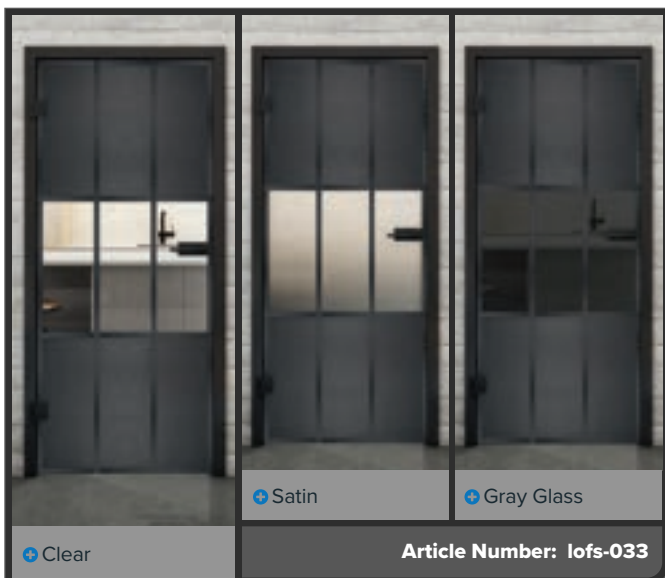

DOMOVIT Black Iron Riveted LOFS

Black Lacquer LOF

Rust Iron Riveted LOFR

Black Iron Riveted LOFS