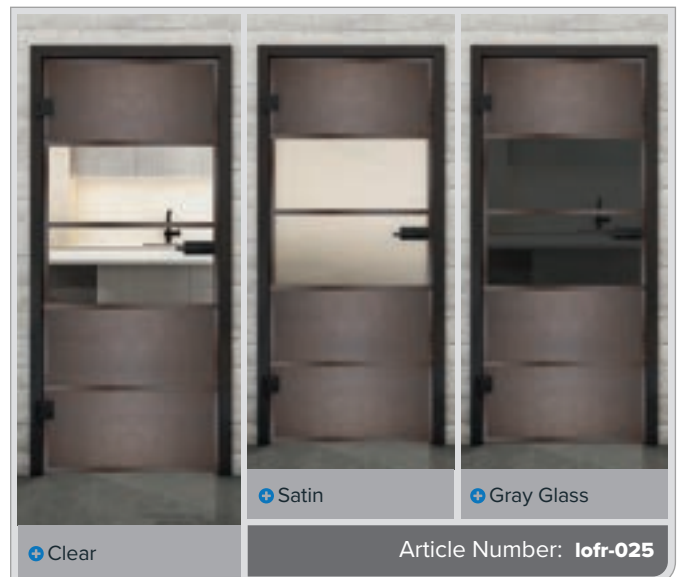

Black Iron Riveted LOFR