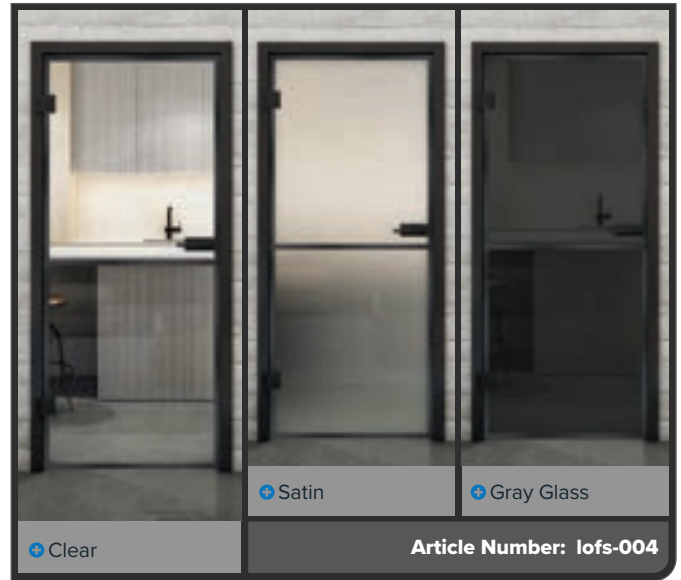

DOMOVIT Black Iron Riveted LOFS

Black Lacquer LOF

Rust Iron Riveted LOFR

Black Iron Riveted LOFS