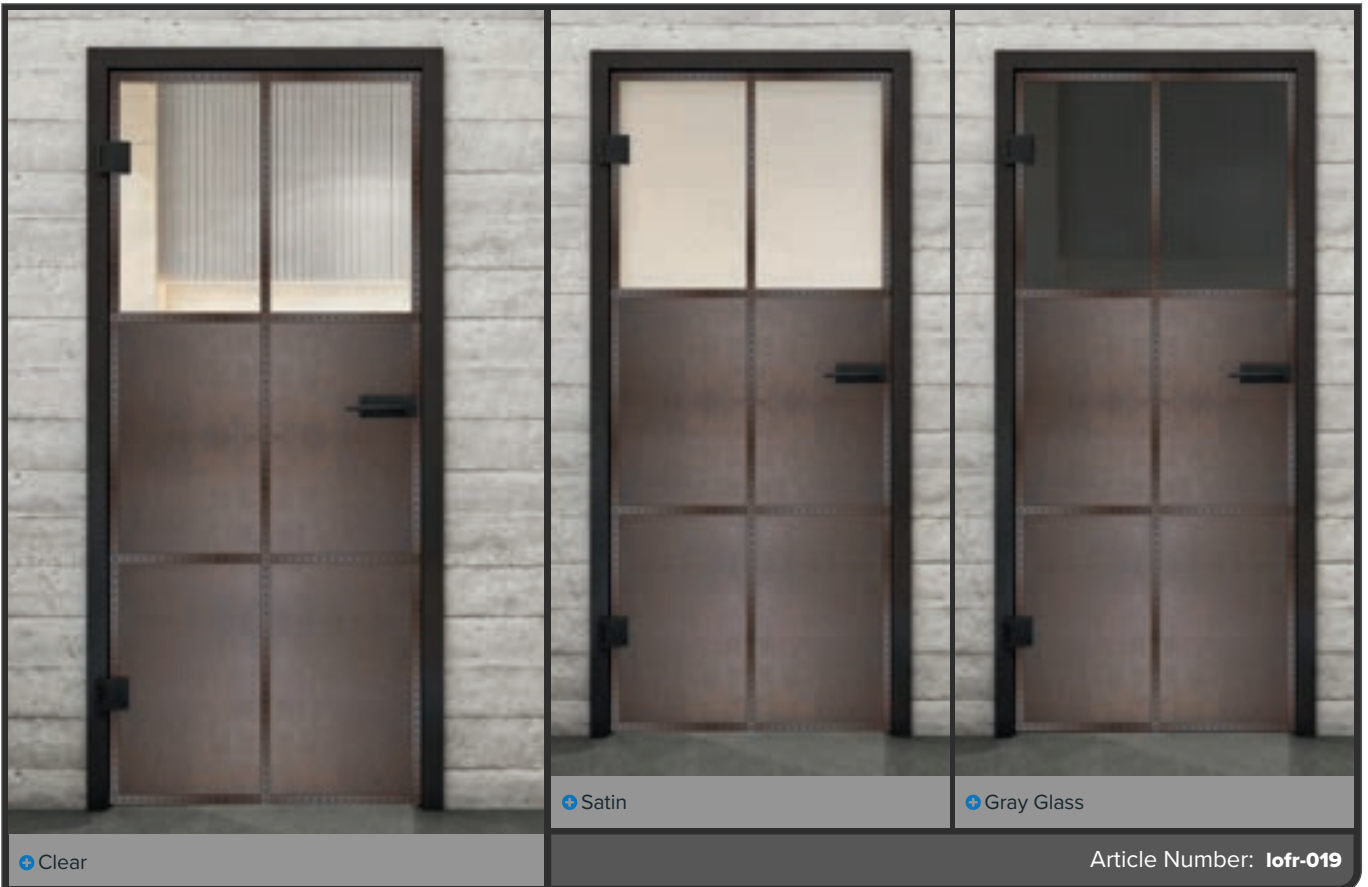

DOMOVIT Rust Iron Riveted LOFR

Black Lacquer LOF

Rust Iron Riveted LOFR

Black Iron Riveted LOFS