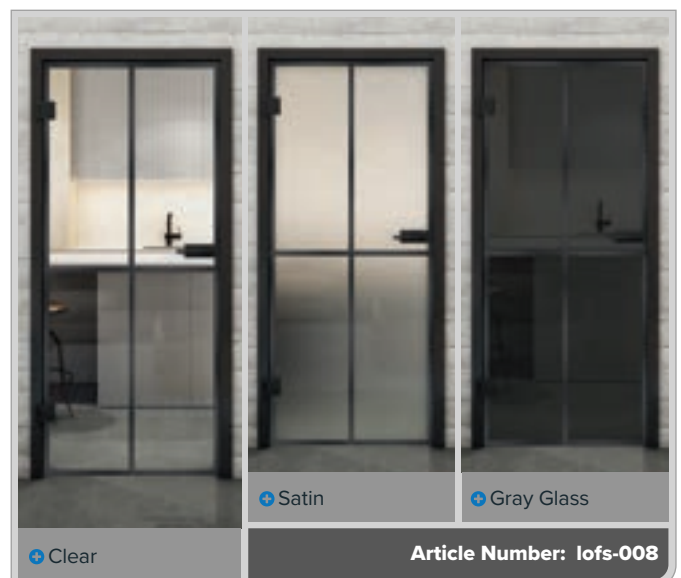

DOMOVIT Black Iron Riveted LOFS

Black Lacquer LOF

Rust Iron Riveted LOFR

Black Iron Riveted LOFS