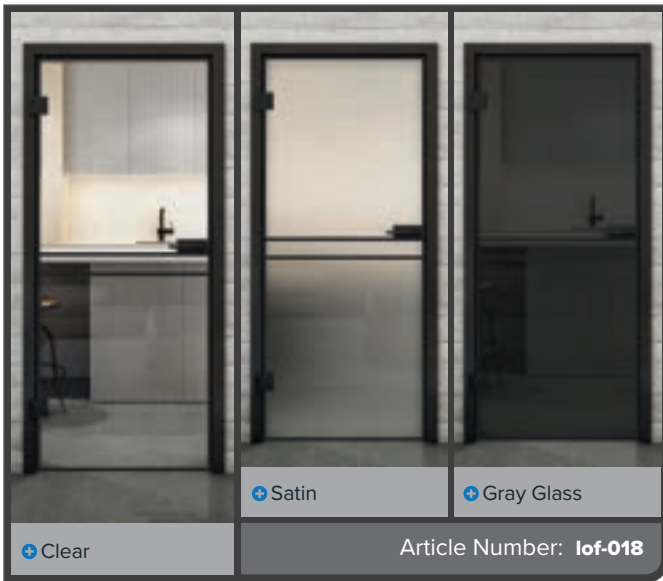

Rust Iron Riveted LOFR