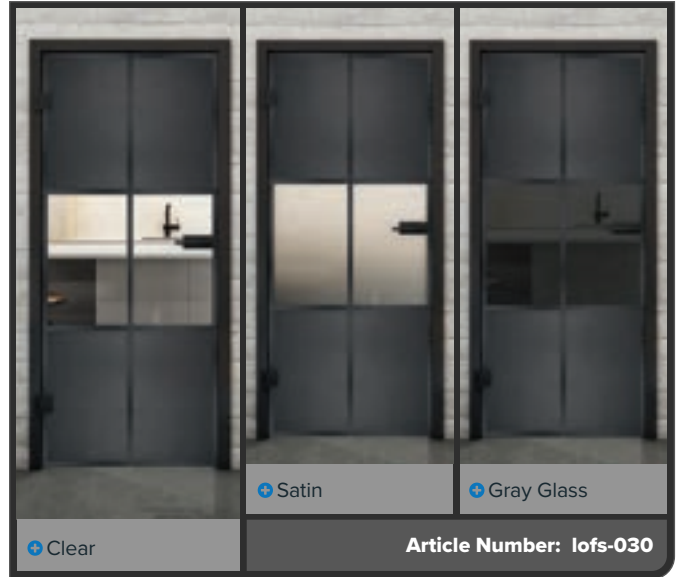

DOMOVIT Black Iron Riveted LOFS

Black Lacquer LOF

Rust Iron Riveted LOFR

Black Iron Riveted LOFS