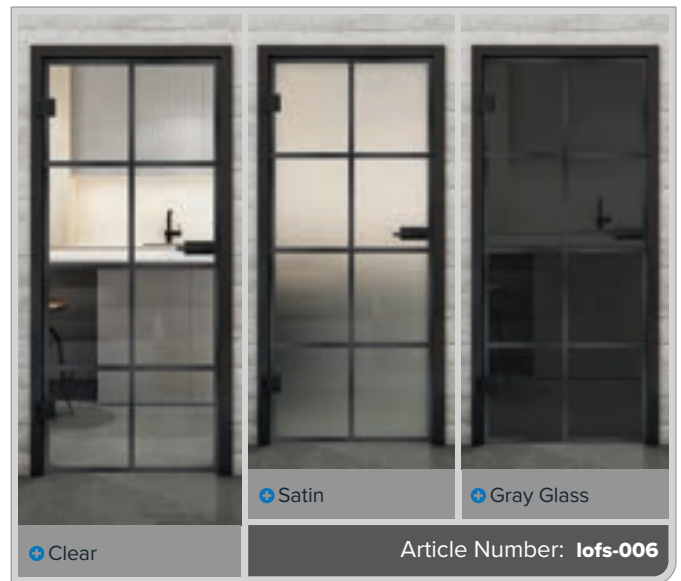

DOMOVIT Black Iron Riveted LOFS

Black Lacquer LOF

Rust Iron Riveted LOFR

Black Iron Riveted LOFS