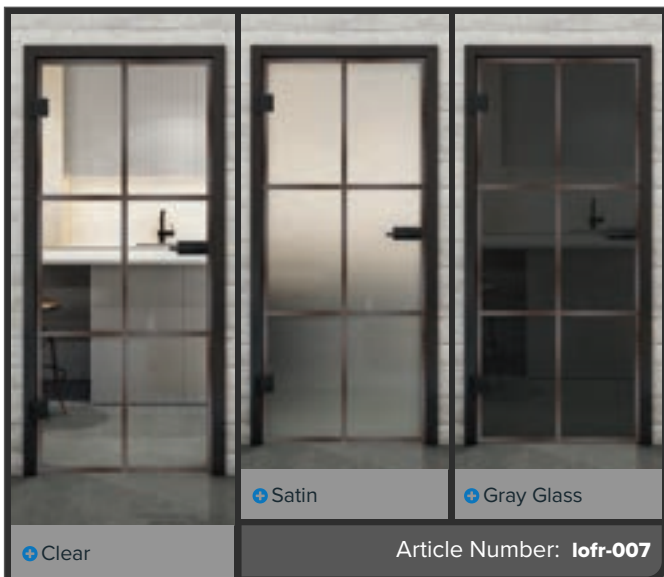

DOMOVIT Rust Iron Riveted LOFR

Black Lacquer LOF

Rust Iron Riveted LOFR

Black Iron Riveted LOFS