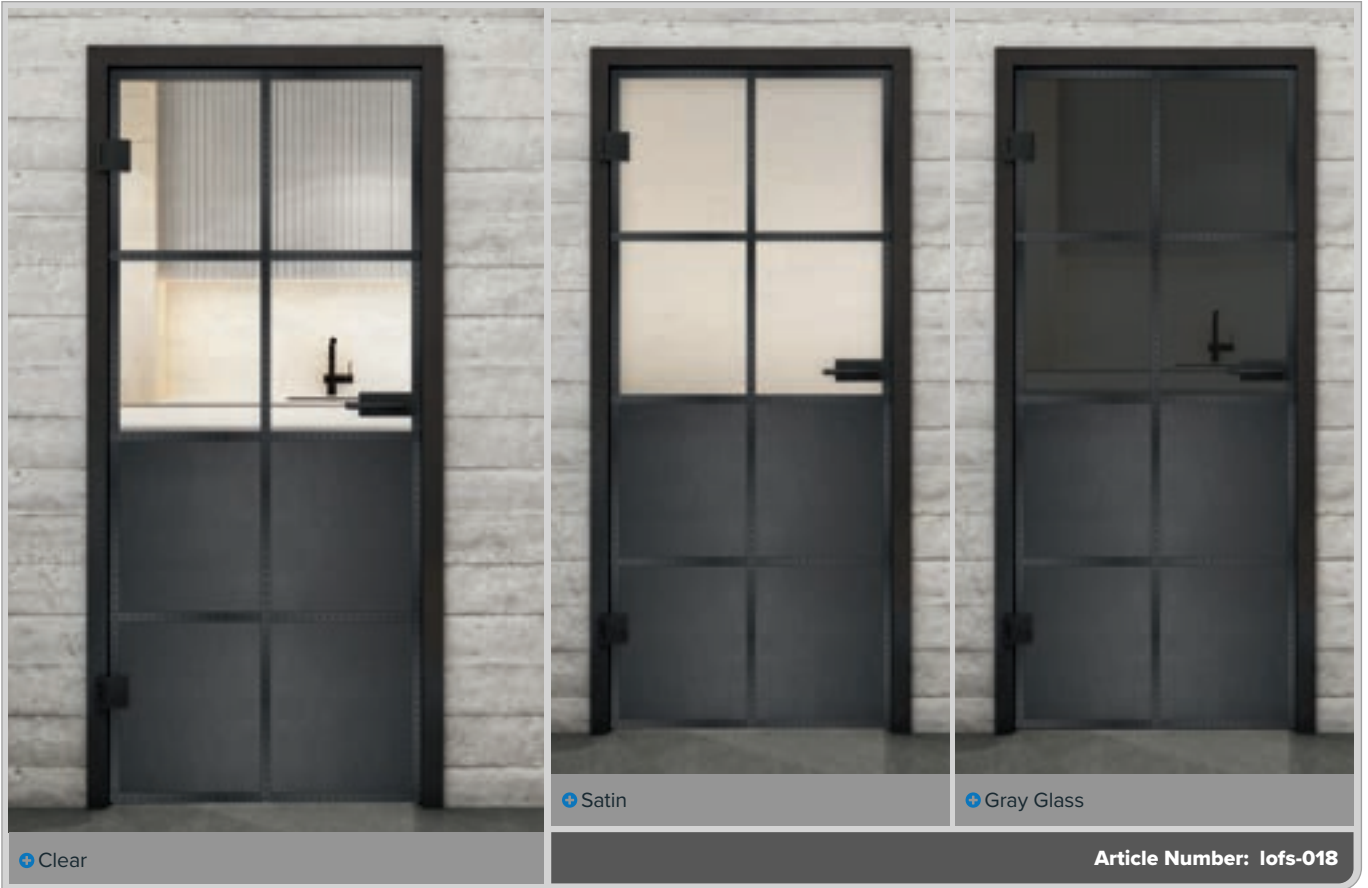

DOMOVIT Black Iron Riveted LOFS

Black Lacquer LOF

Rust Iron Riveted LOFR

Black Iron Riveted LOFS