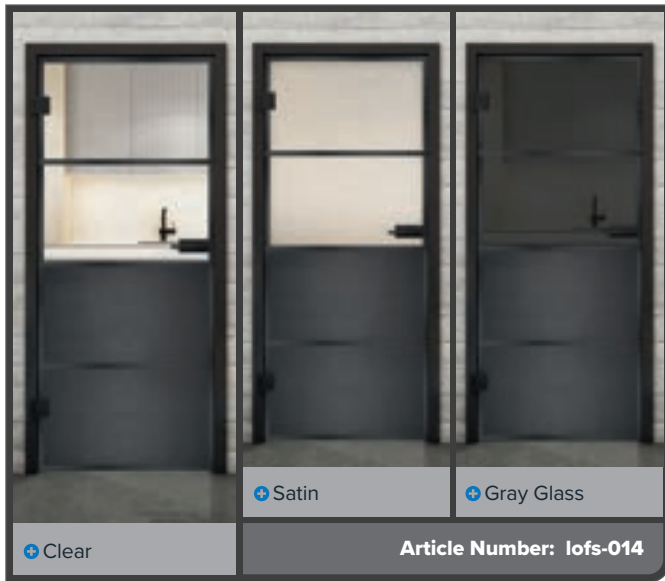

+ Gray Glass

Article Number: lofs-011

Black Lacquer LOF

Rust Iron Riveted LOFR

Black Iron Riveted LOFS

Black Lacquer LOF

Rust Iron Riveted LOFR

Black Iron Riveted LOFS