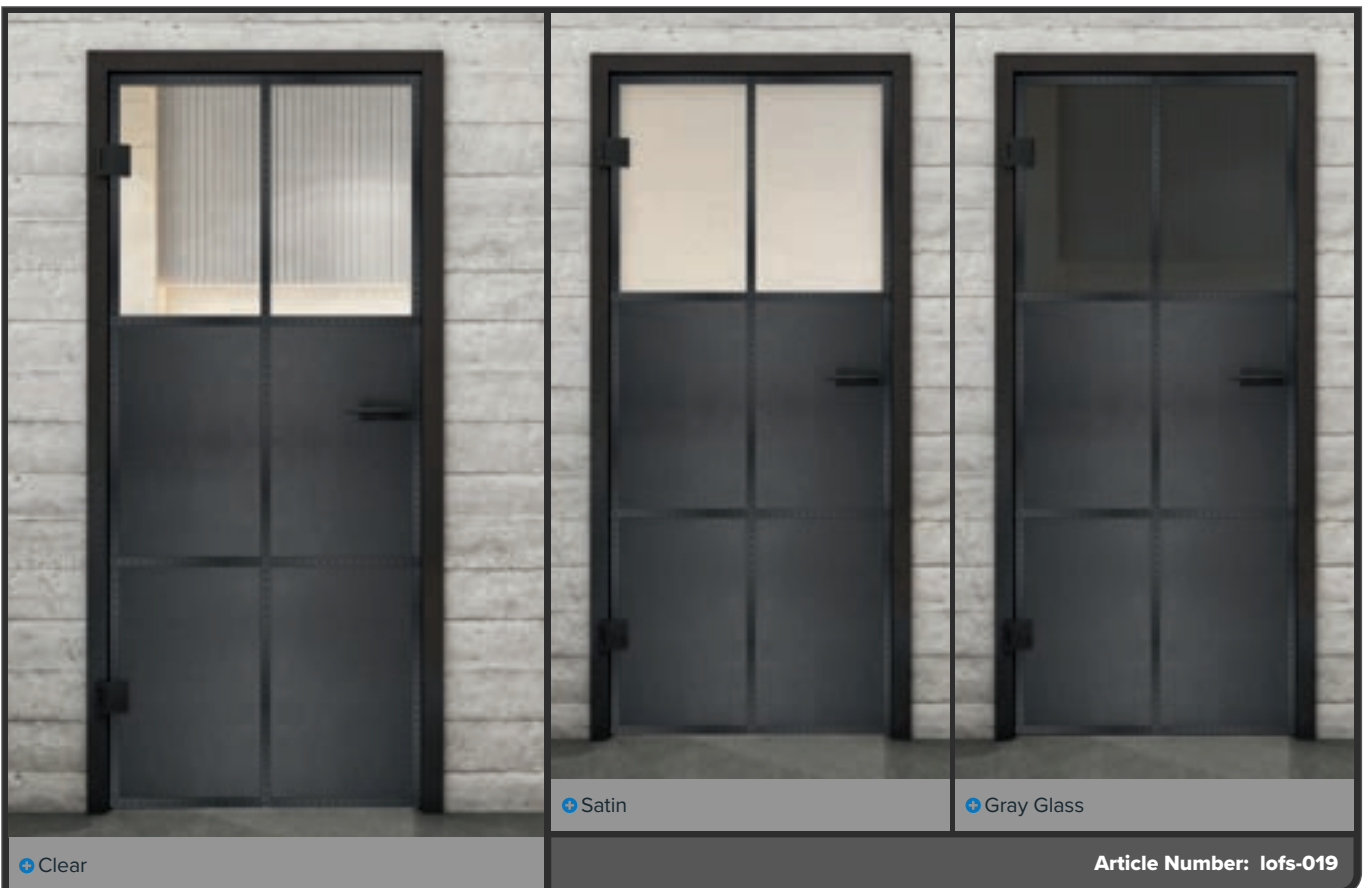

DOMOVIT Black Iron Riveted LOFS

Black Lacquer LOF

Rust Iron Riveted LOFR

Black Iron Riveted LOFS