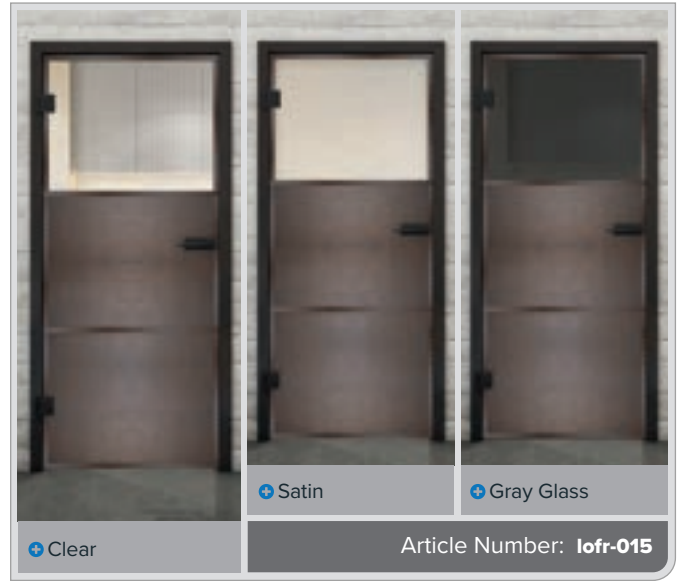

Rust Iron Riveted LOFR