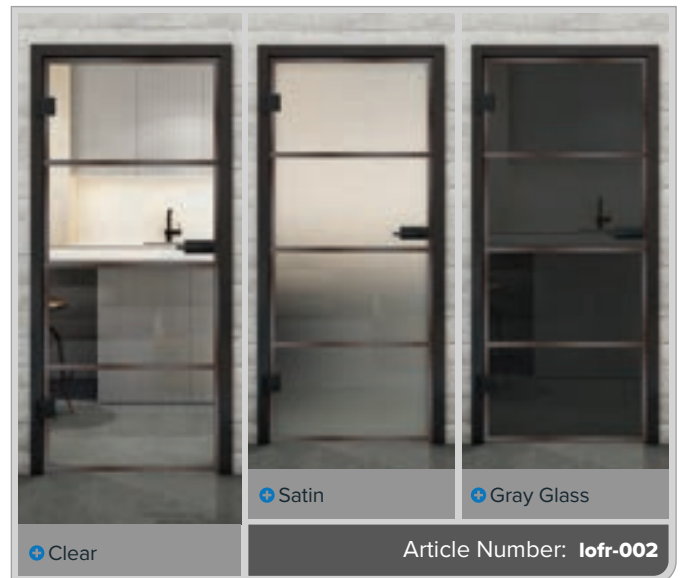

Have we made you curious?

Let our professional team advise you.