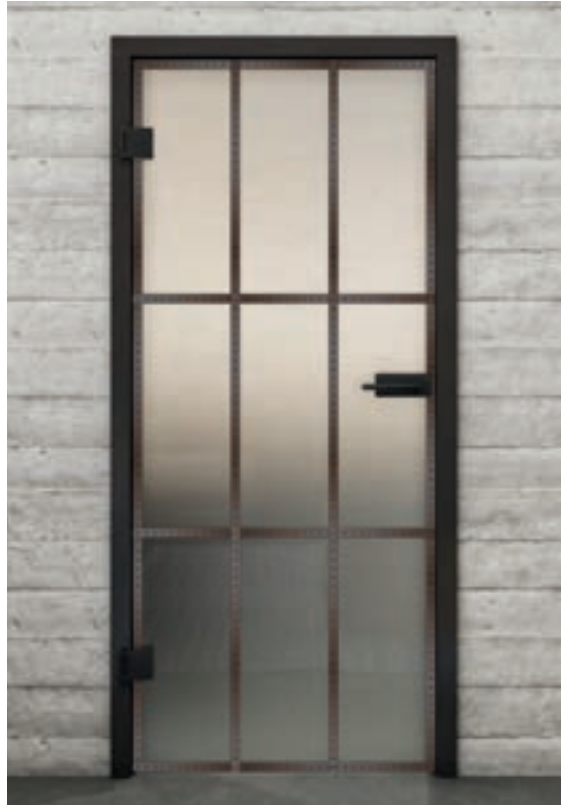

+ Satin

Article Number: **lofr-011**

Black Lacquer LOF

Rust Iron Riveted LOFR

Black Iron Riveted LOFS