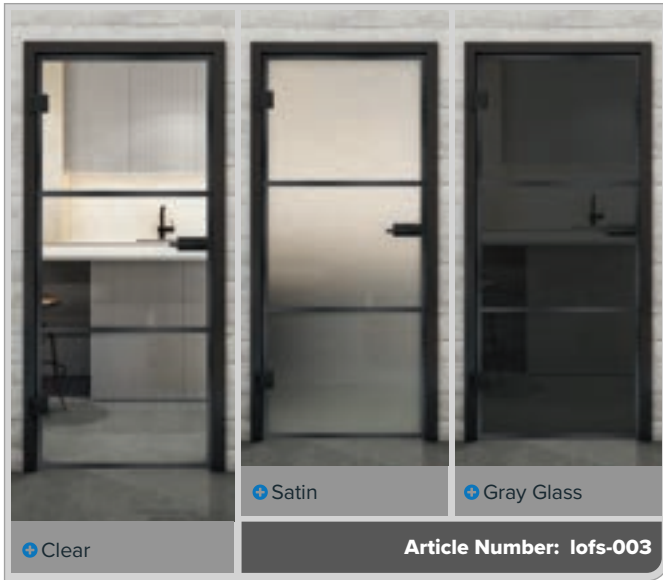

DOMOVIT Black Iron Riveted LOFS

Black Lacquer LOF

Rust Iron Riveted LOFR

Black Iron Riveted LOFS