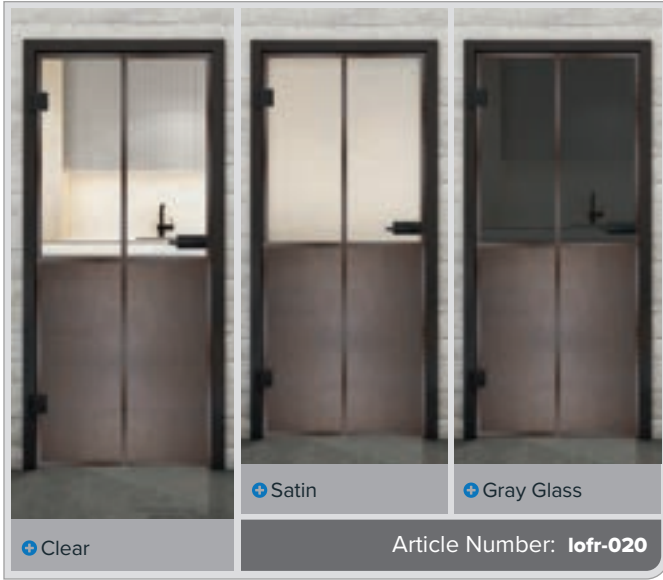

Black Lacquer LOF