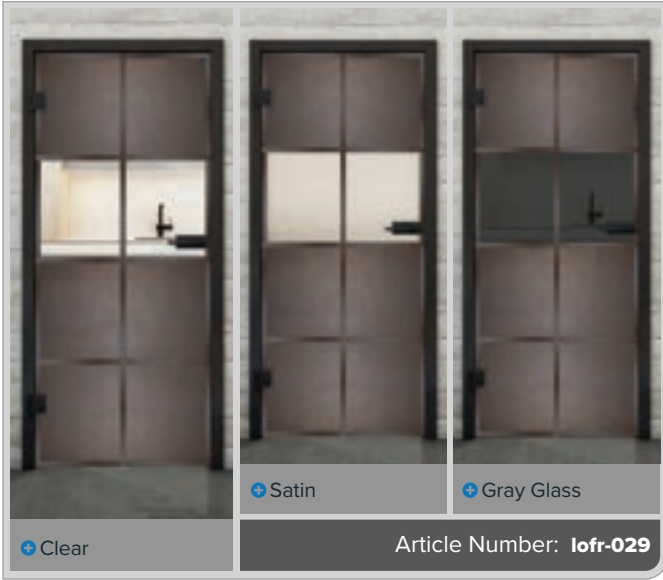

Black Lacquer LOF

Rust Iron Riveted LOFR

Black Iron Riveted LOFS