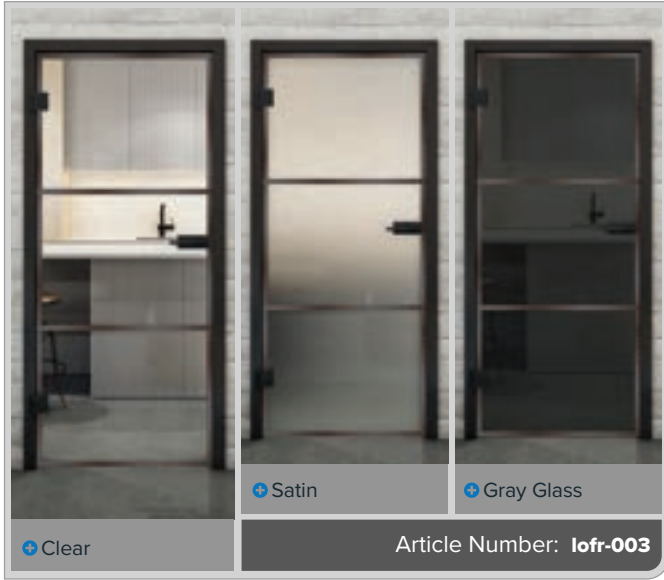

DOMOVIT Rust Iron Riveted LOFR

Black Lacquer LOF

Rust Iron Riveted LOFR

Black Iron Riveted LOFS