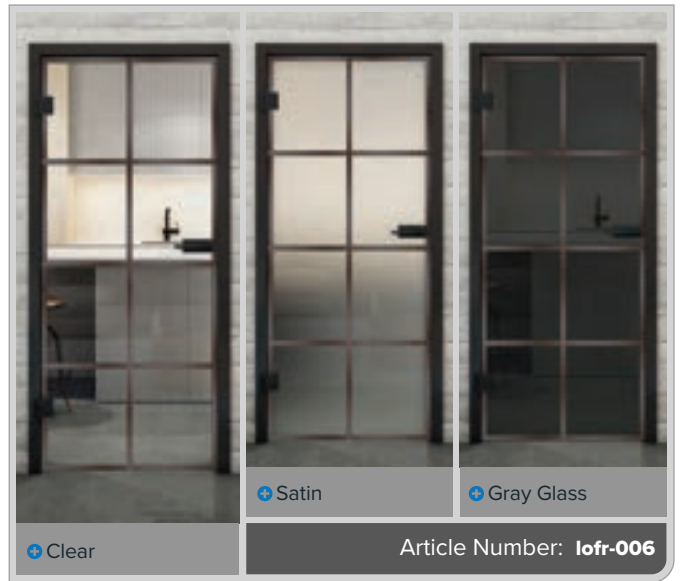

DOMOVIT Rust Iron Riveted LOFR

Black Lacquer LOF

Rust Iron Riveted LOFR

Black Iron Riveted LOFS