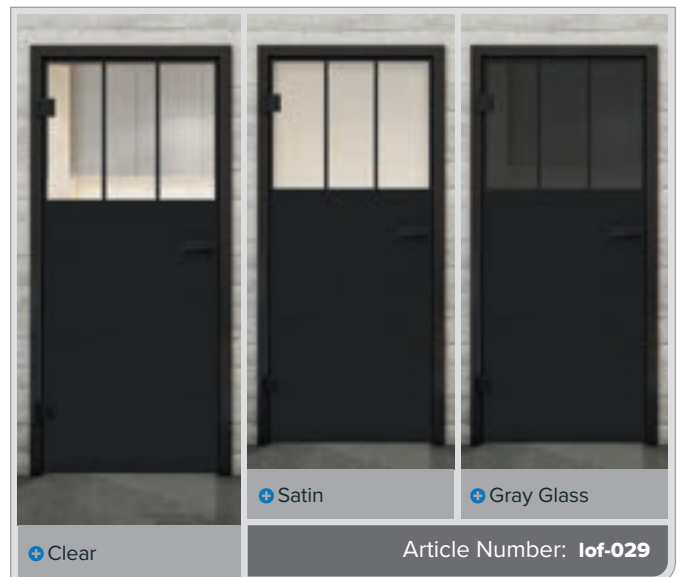

Black Iron Riveted LOFS