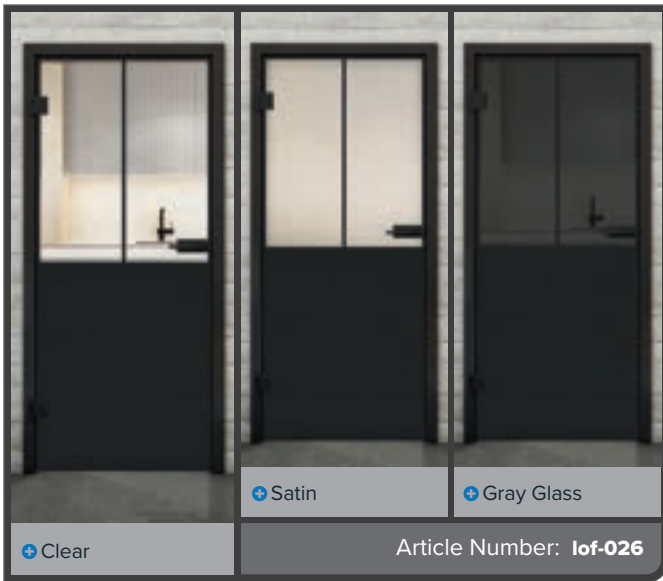

Rust Iron Riveted LOFR