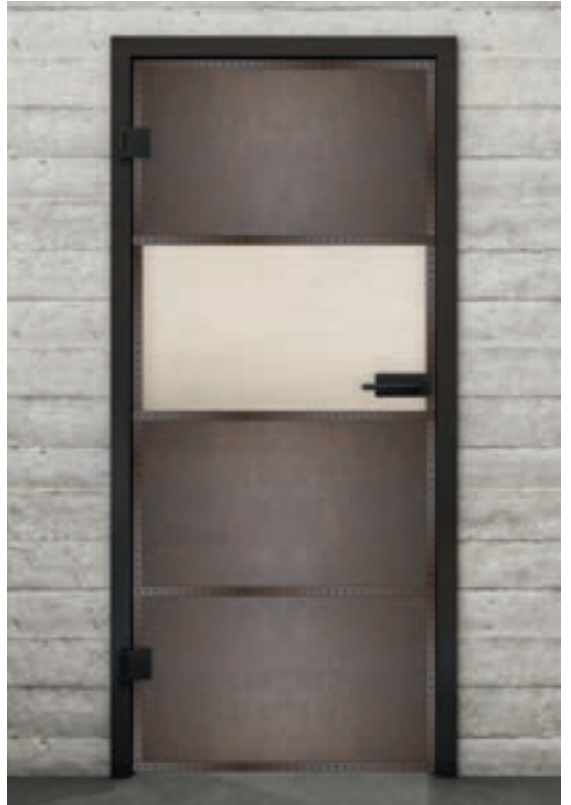

Rust Iron Riveted LOFR

Black Iron Riveted LOFR

+ Clear

+ Satin

+ Gray Glass

Article Number: **lofr-026**

Black Lacquer LOF

Rust Iron Riveted LOFR