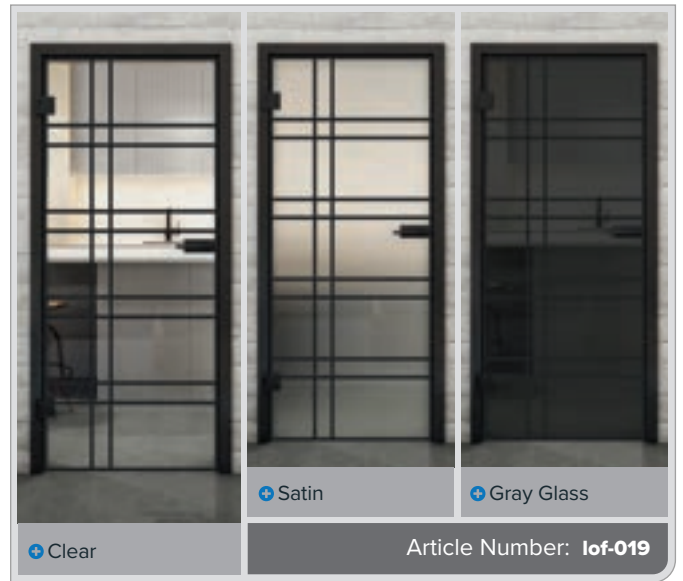

Rust Iron Riveted LOFR