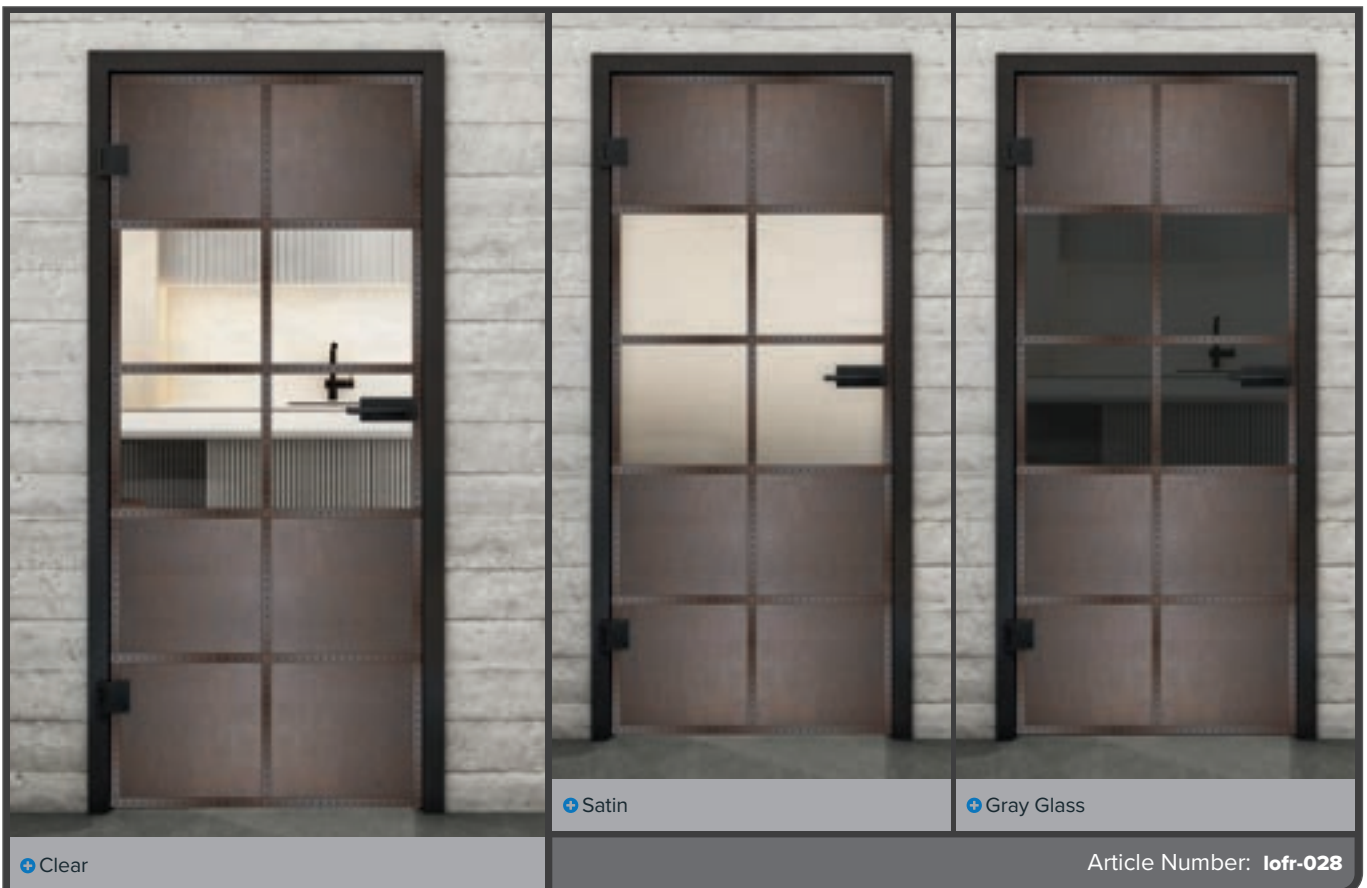

Black Lacquer LOF

Rust Iron Riveted LOFR

Black Iron Riveted LOFS