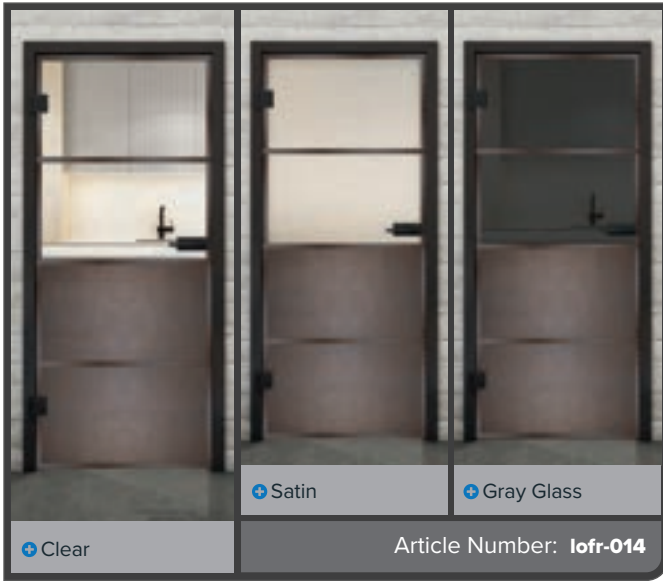

Rust Iron Riveted LOFR