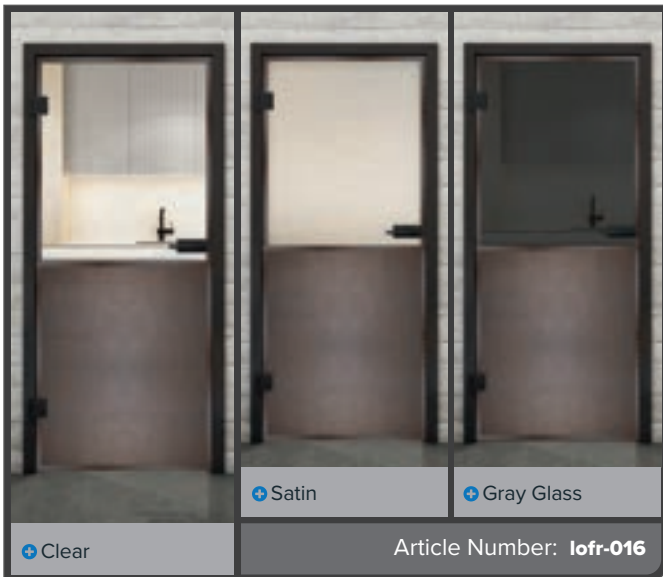

Black Iron Riveted LOFR