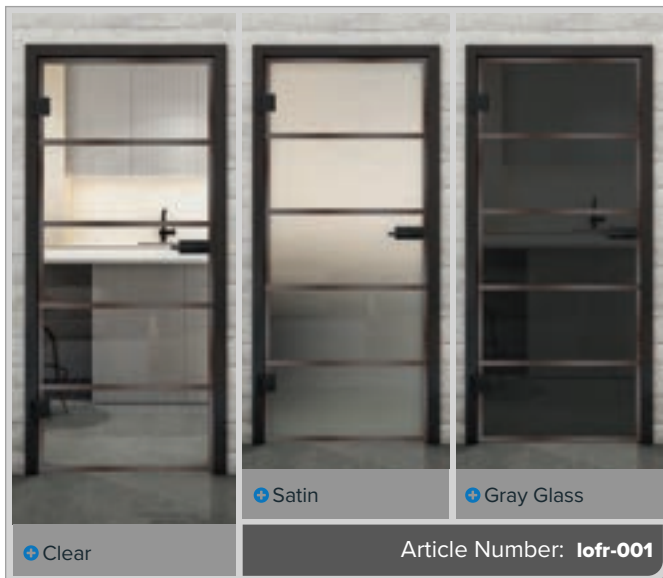

Have we made you curious?

Let our professional team advise you.