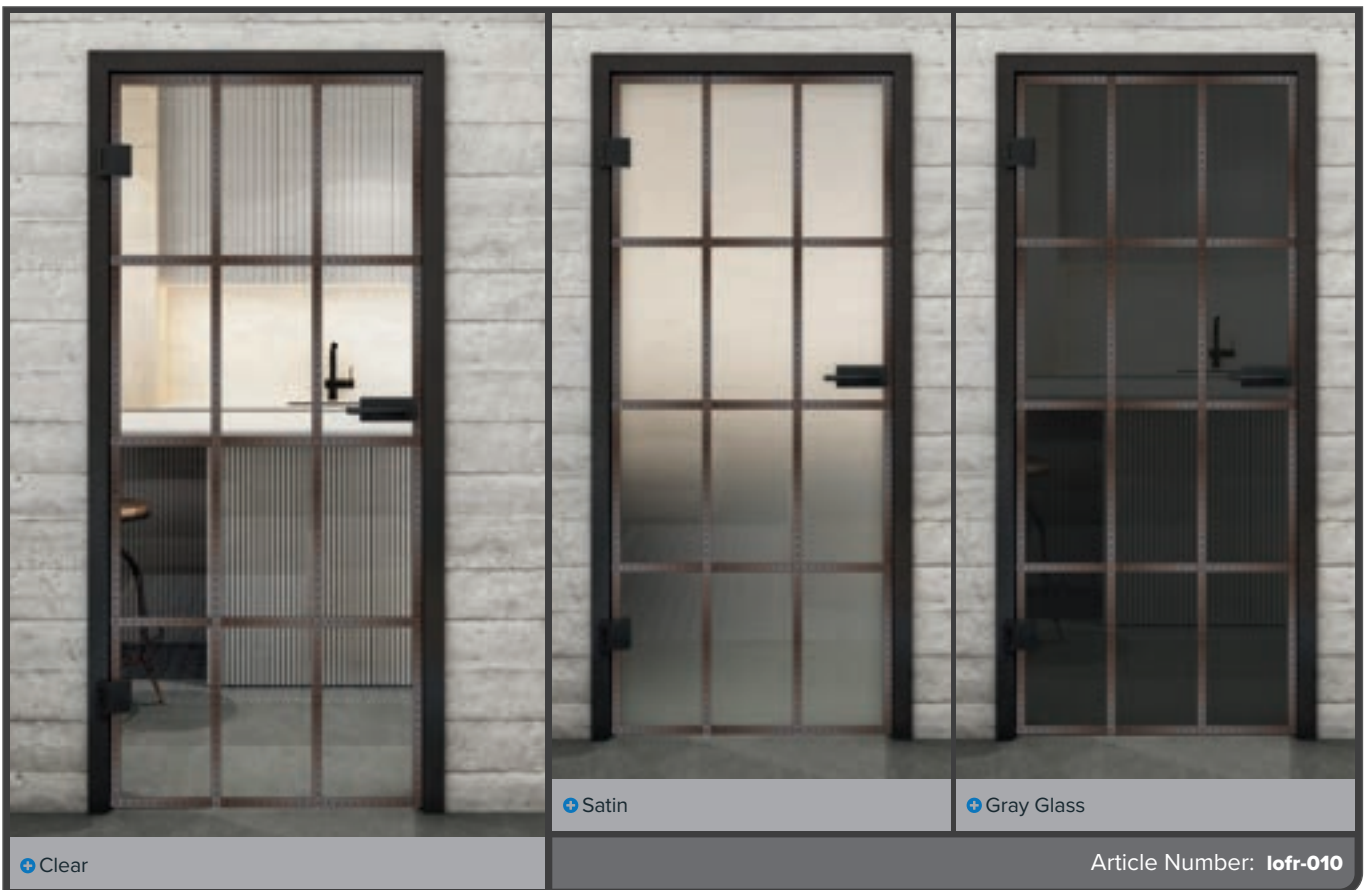

Black Lacquer LOF

Rust Iron Riveted LOFR

Black Iron Riveted LOFS