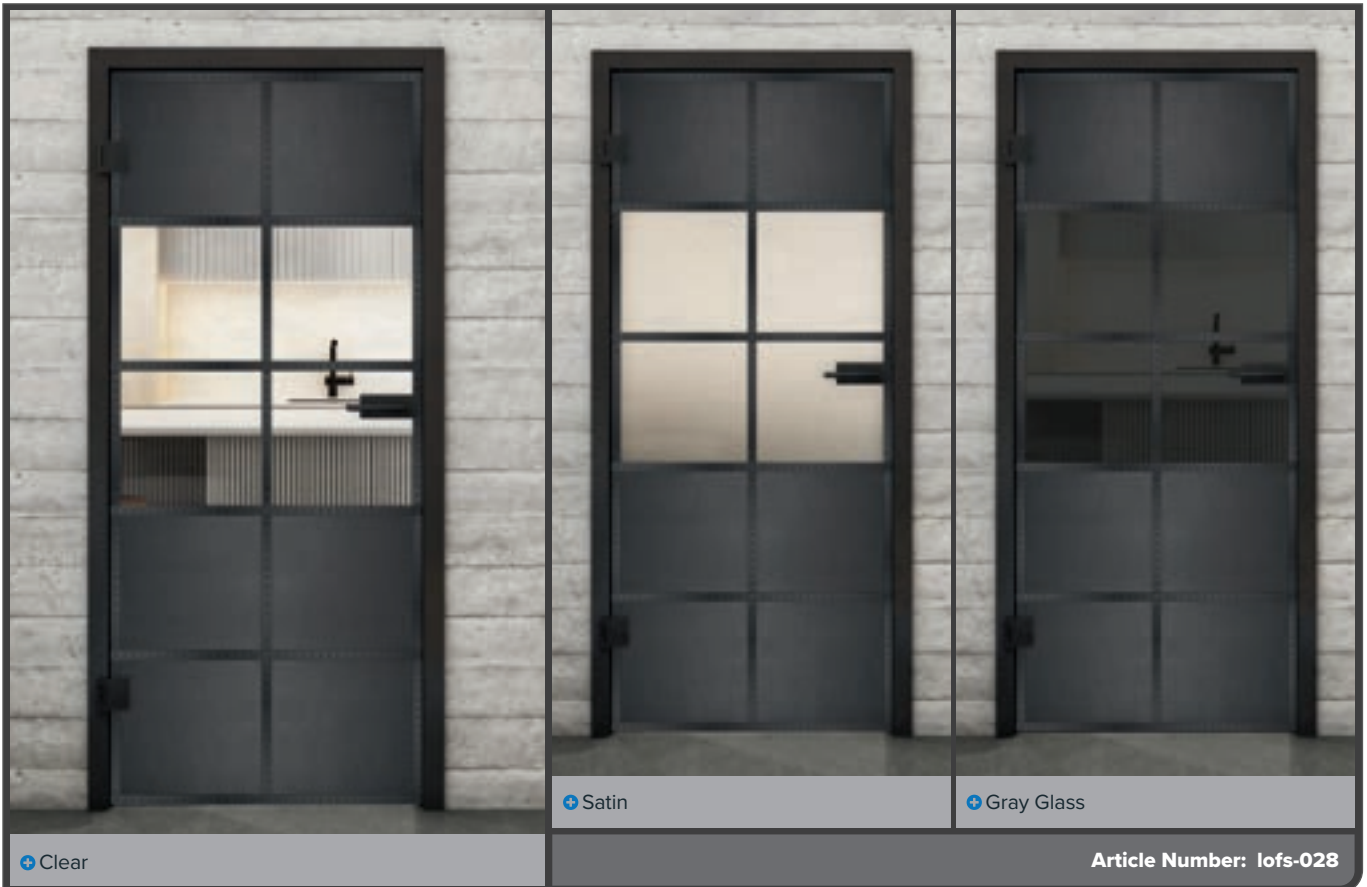

Black Lacquer LOF

Rust Iron Riveted LOFR

Black Iron Riveted LOFS