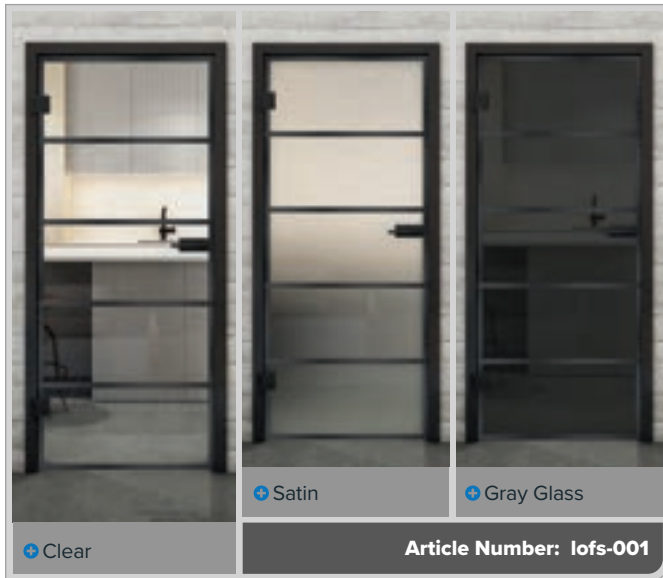

Have we made you curious?

Let our professional team advise you.