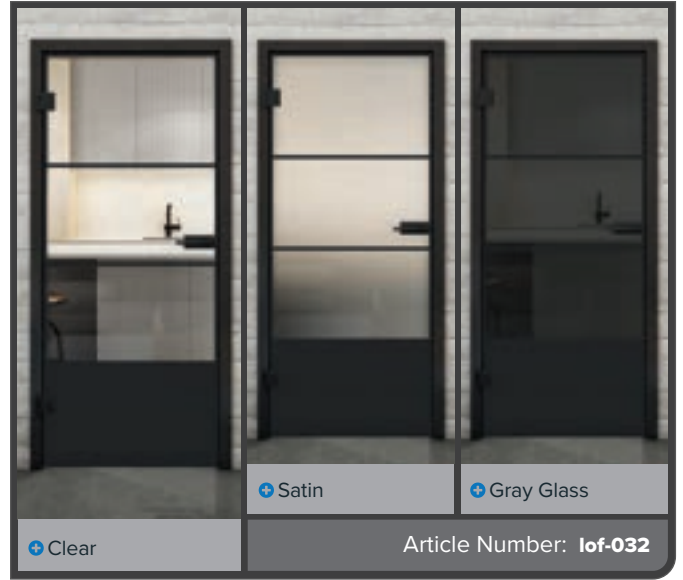

+ Satin

+ Gray Glass

Article Number: lof-030

Black Lacquer LOF

Rust Iron Riveted LOFR

Black Iron Riveted LOFS

Black Lacquer LOF

Rust Iron Riveted LOFR