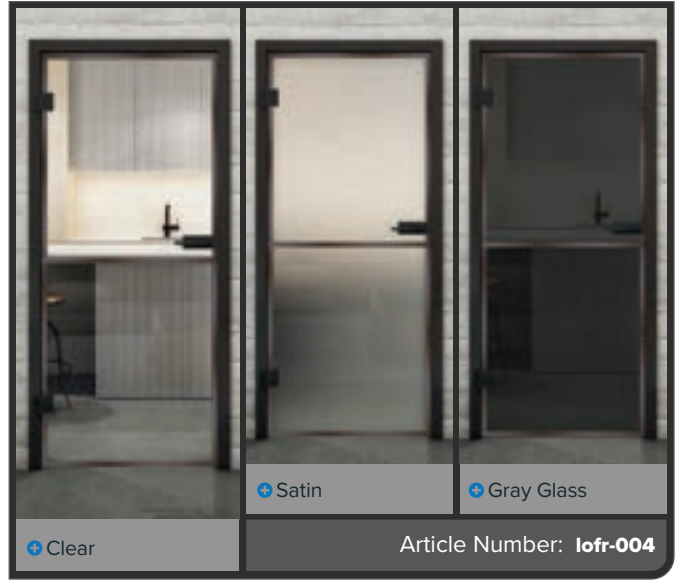

DOMOVIT Rust Iron Riveted LOFR

Black Lacquer LOF

Rust Iron Riveted LOFR

Black Iron Riveted LOFS