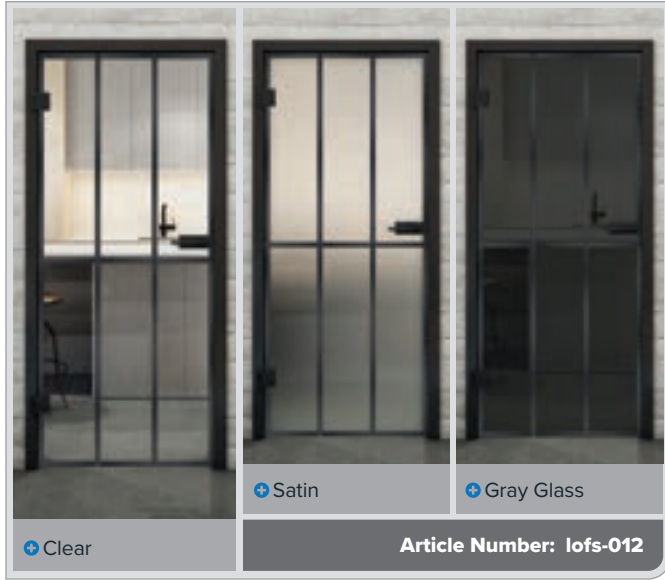

+ Gray Glass

Article Number: lofs-011

Black Lacquer LOF

Rust Iron Riveted LOFR

Black Iron Riveted LOFS

Black Lacquer LOF

Rust Iron Riveted LOFR

Black Iron Riveted LOFS