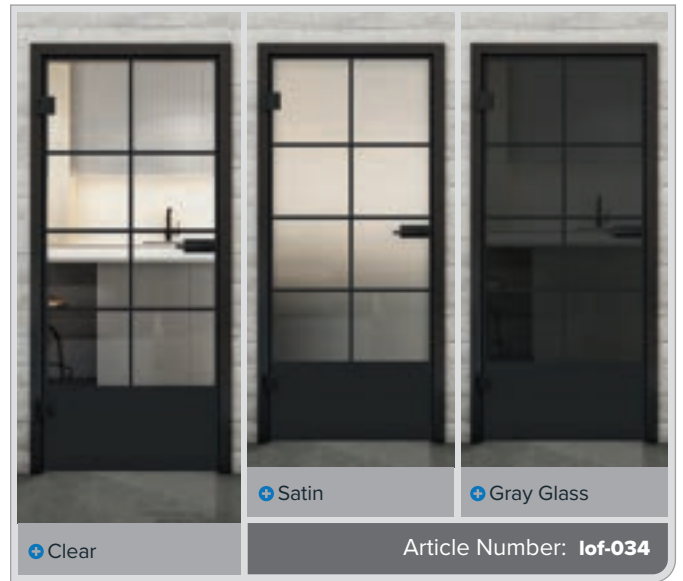

+ Satin

+ Gray Glass

Article Number: lof-030

Black Lacquer LOF

Rust Iron Riveted LOFR

Black Iron Riveted LOFS

Black Lacquer LOF

Rust Iron Riveted LOFR