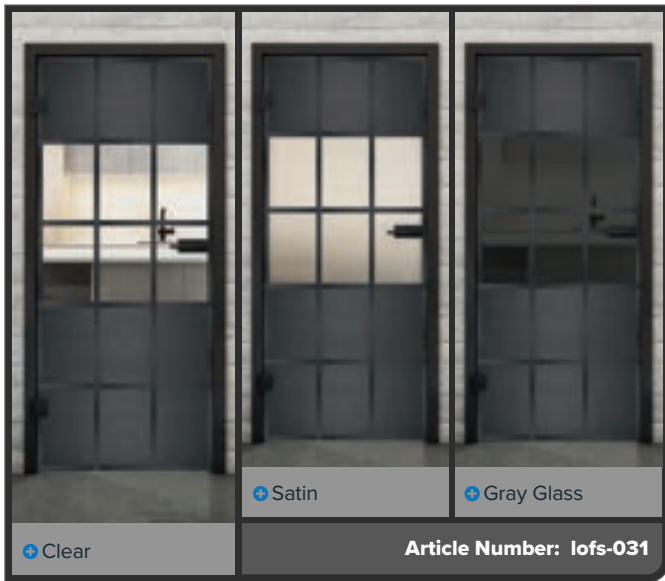

DOMOVIT Black Iron Riveted LOFS

Black Lacquer LOF

Rust Iron Riveted LOFR

Black Iron Riveted LOFS