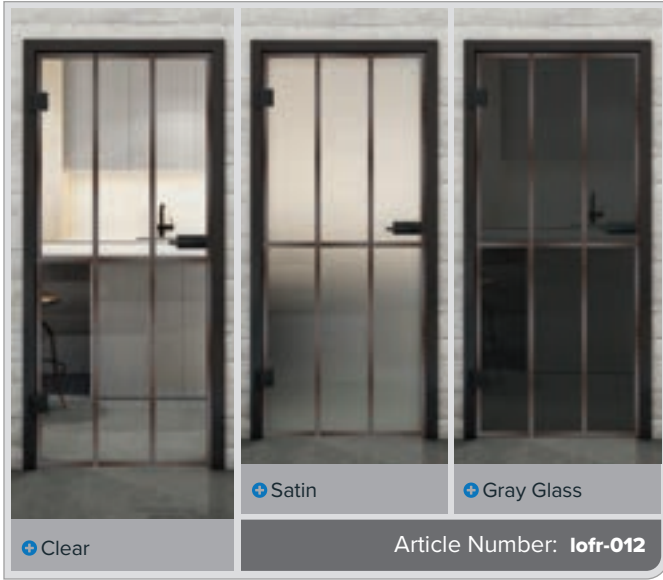

Black Lacquer LOF