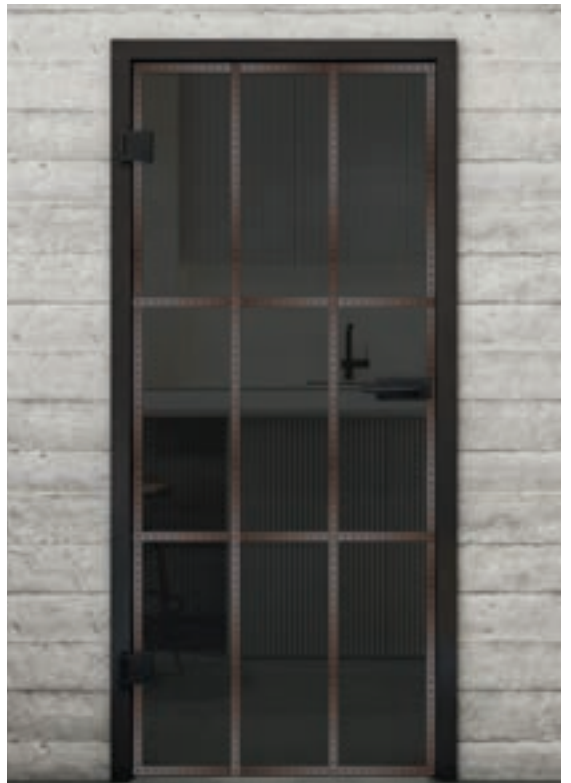

Black Iron Riveted LOFS

+ Clear

+ Satin

+ Gray Glass

Article Number: **lofr-011**

Black Lacquer LOF

Rust Iron Riveted LOFR

Black Iron Riveted LOFS