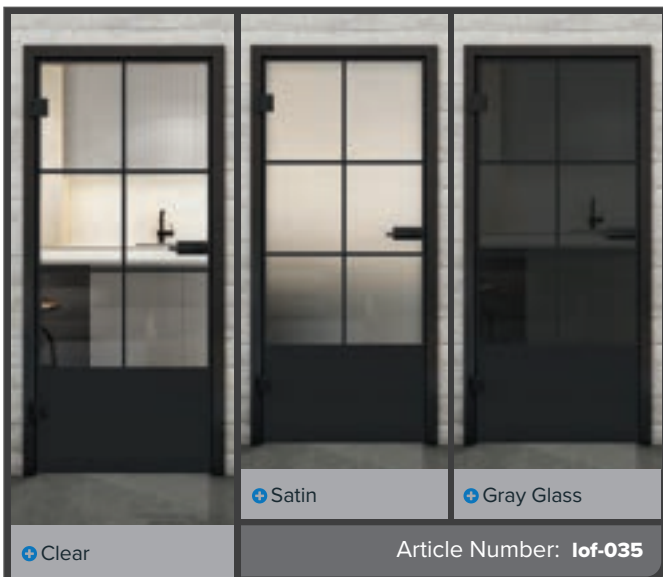

Black Iron Riveted LOFS