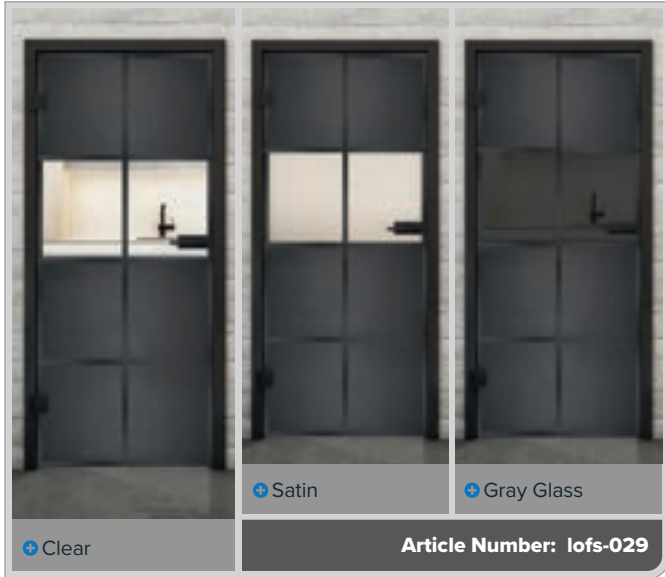

DOMOVIT Black Iron Riveted LOFS

Black Lacquer LOF

Rust Iron Riveted LOFR

Black Iron Riveted LOFS