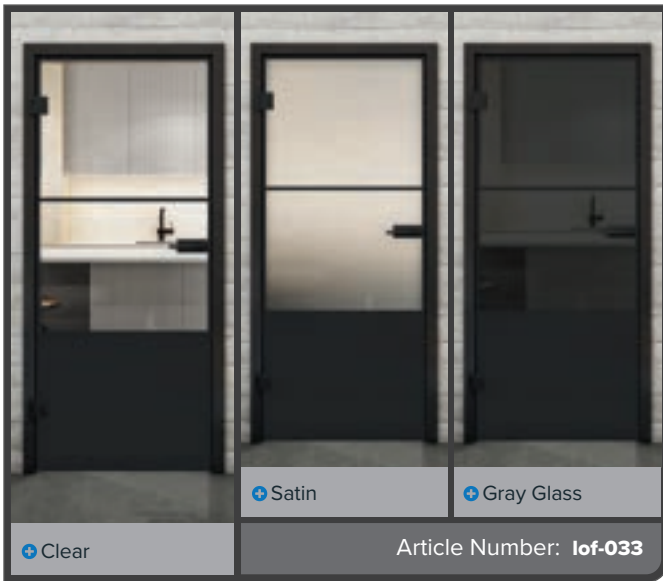

+ Satin

+ Gray Glass

Article Number: lof-030

Black Lacquer LOF

Rust Iron Riveted LOFR

Black Iron Riveted LOFS

Black Lacquer LOF

Rust Iron Riveted LOFR