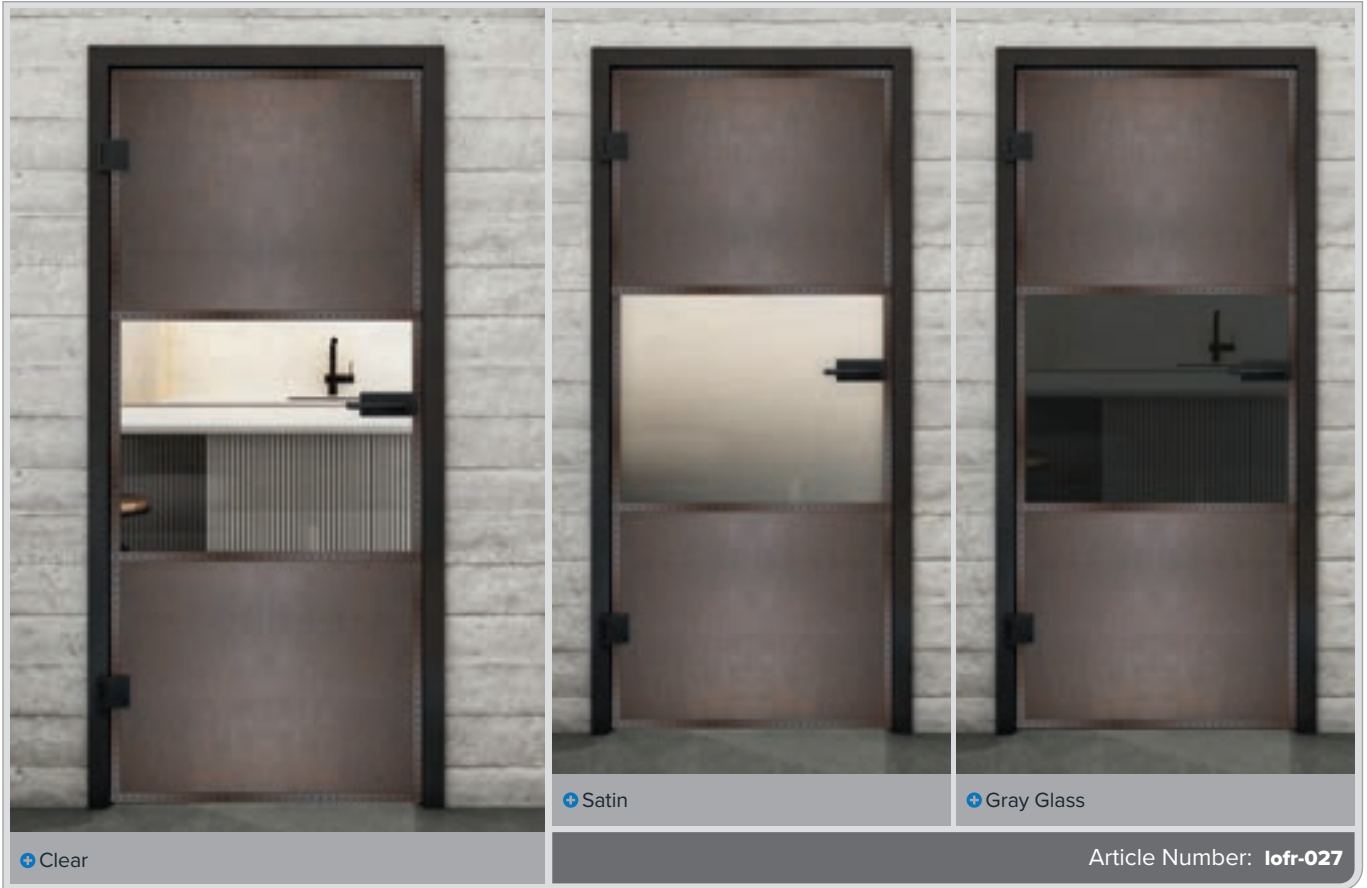

Black Lacquer LOF

Rust Iron Riveted LOFR

Black Iron Riveted LOFS