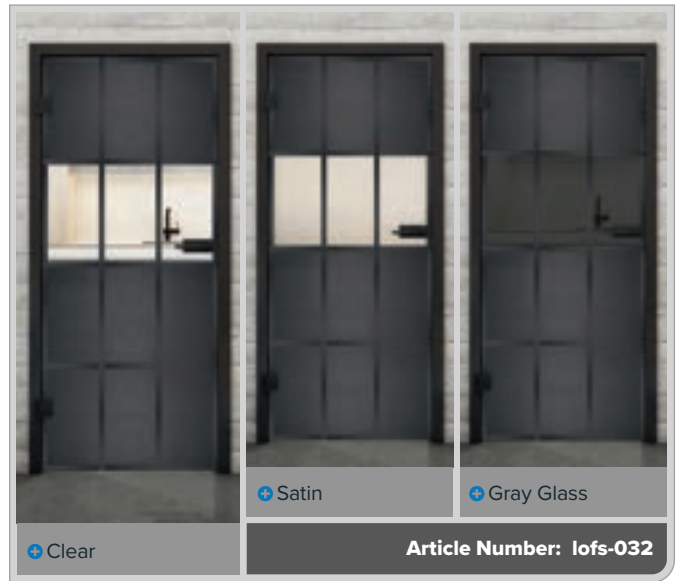

DOMOVIT Black Iron Riveted LOFS

Black Lacquer LOF

Rust Iron Riveted LOFR

Black Iron Riveted LOFS