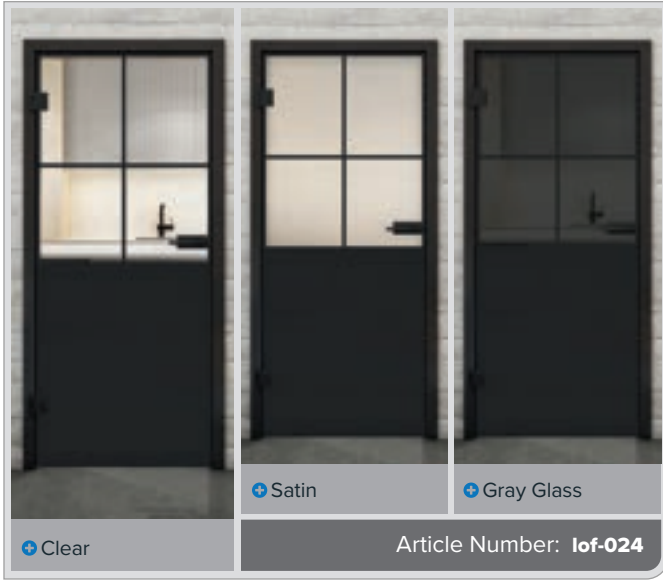

Black Lacquer LOF