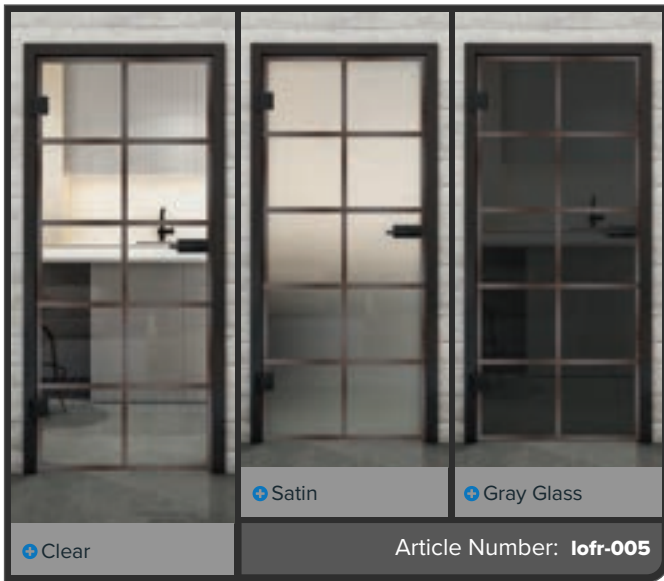

DOMOVIT Rust Iron Riveted LOFR

Black Lacquer LOF

Rust Iron Riveted LOFR

Black Iron Riveted LOFS