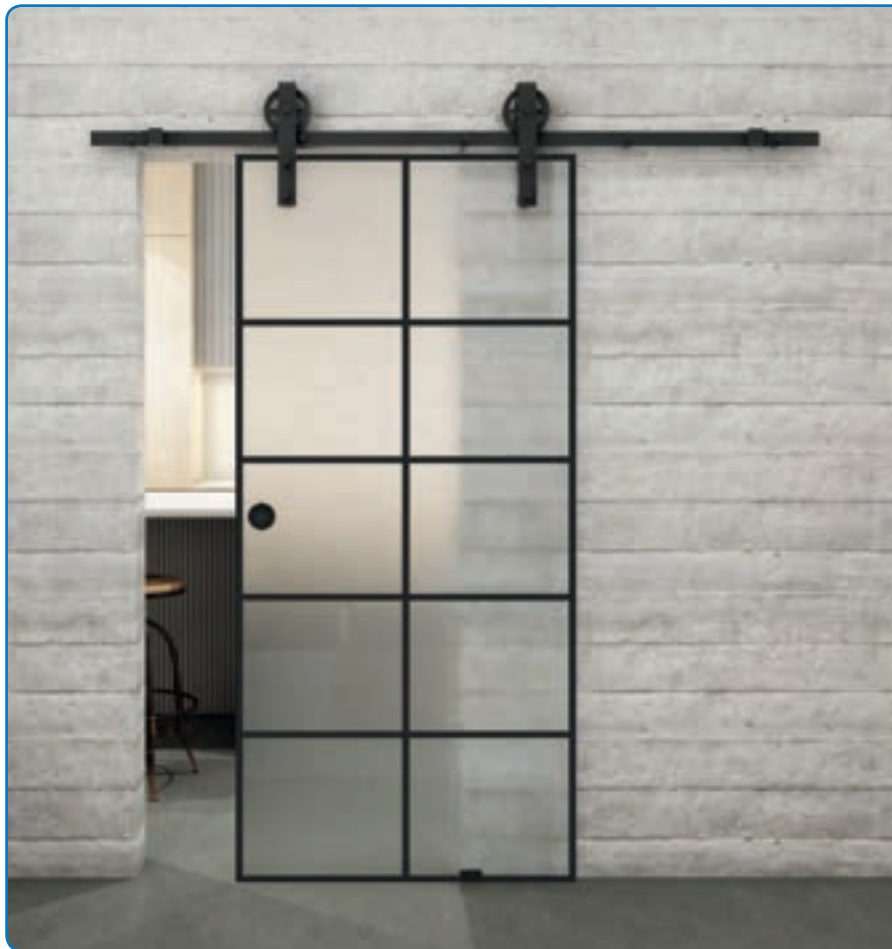

Choose Your Handle:

Whatever fitting you desire, we have a very large selection of fittings. Many more fittings can be found in our separate catalog on fittings.

All glass doors are available as **safety glass**.

Digital print designs for **Sliding Door BARN-Line:**

Glass can be so beautiful.

Like all our glasses, the base product is safety glass. Our sliding door is a great entry-level model. It separates spaces but still allows plenty of light through. The right choice for anyone who wants to divide spaces without sacrificing light.