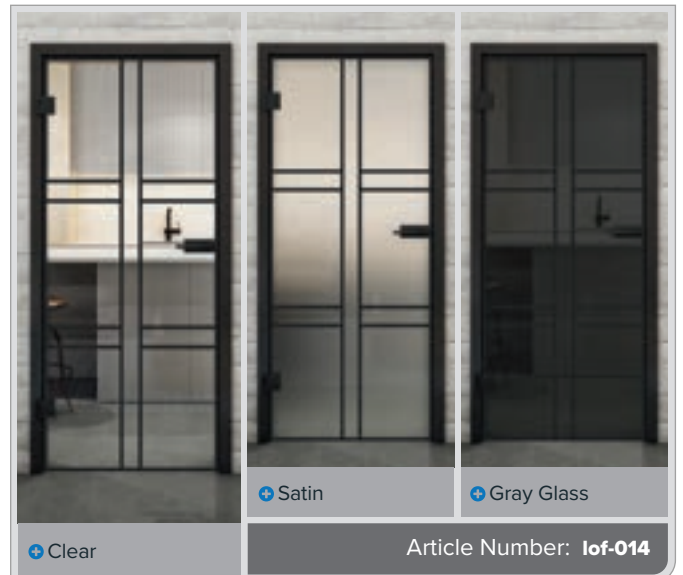

Have we made you curious?

Let our professional team advise you.

+ Clear

+ Satin

+ Gray Glass

Article Number: lof-015

Black Lacquer LOF

Rust Iron Riveted LOFR