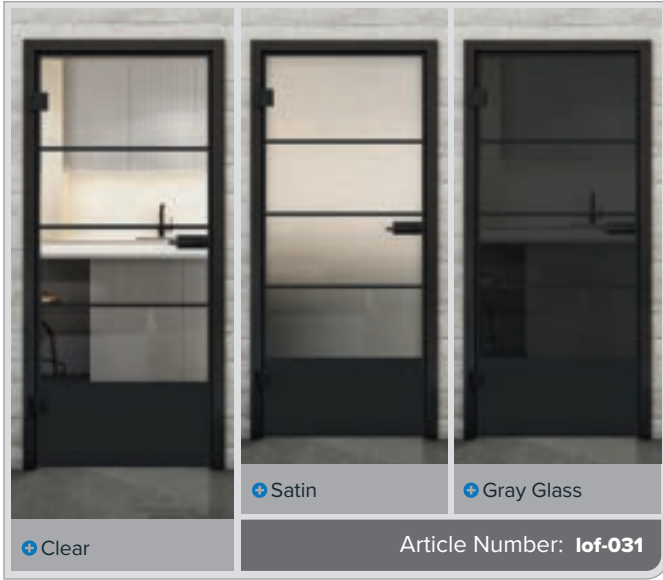

+ Satin

+ Gray Glass

Article Number: lof-030

Black Lacquer LOF

Rust Iron Riveted LOFR

Black Iron Riveted LOFS

Black Lacquer LOF

Rust Iron Riveted LOFR