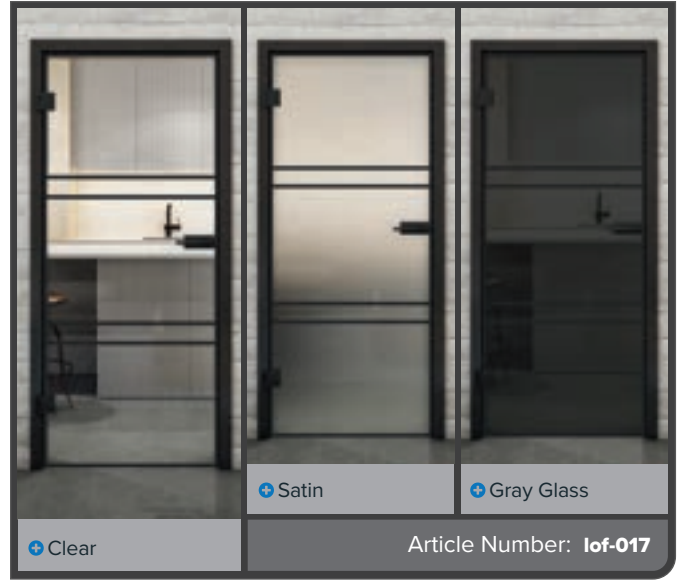

Black Lacquer LOF