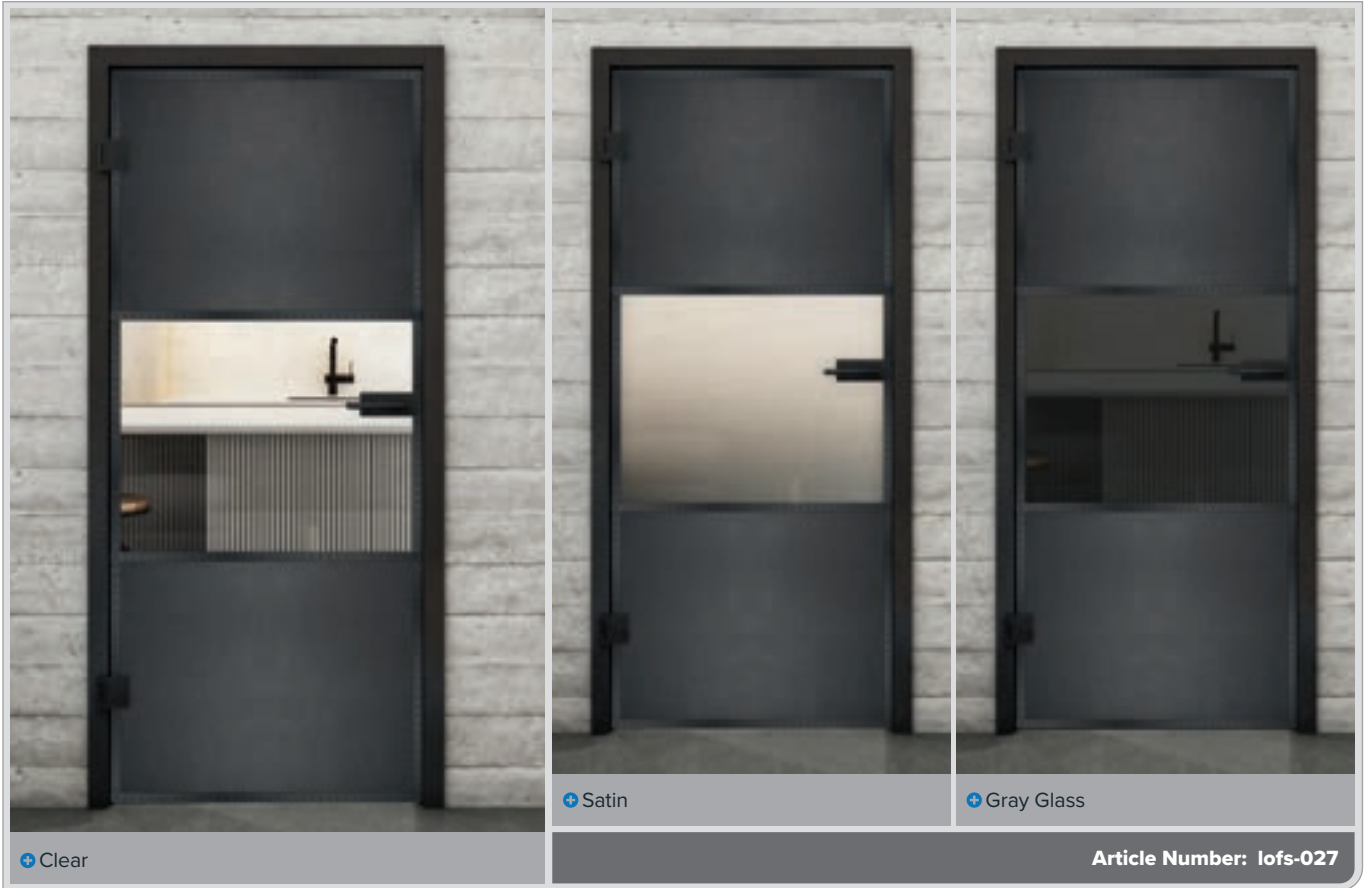

Black Lacquer LOF

Rust Iron Riveted LOFR

Black Iron Riveted LOFS