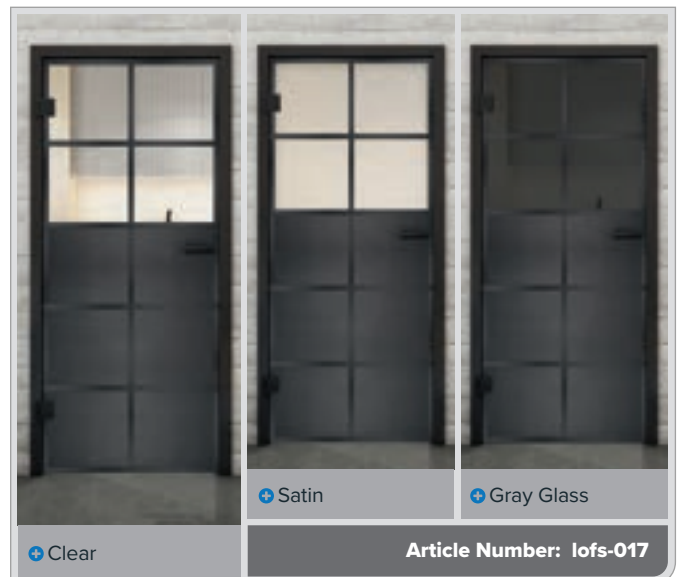

+ Gray Glass

Article Number: lofs-011

Black Lacquer LOF

Rust Iron Riveted LOFR

Black Iron Riveted LOFS

Black Lacquer LOF

Rust Iron Riveted LOFR

Black Iron Riveted LOFS