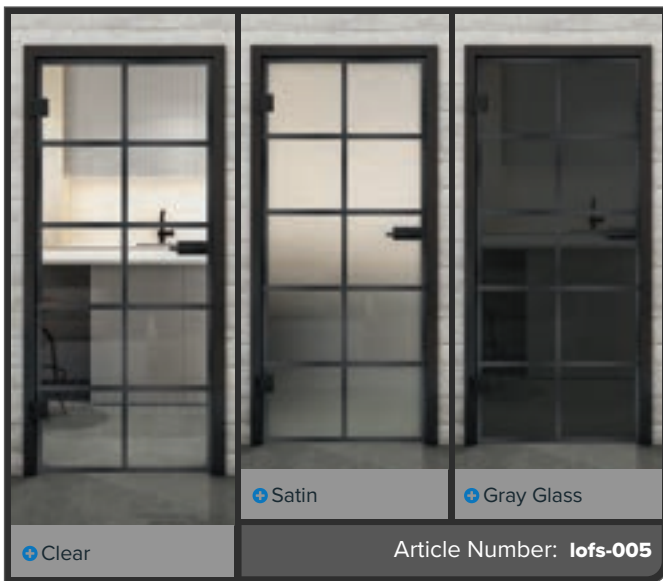

DOMOVIT Black Iron Riveted LOFS

Black Lacquer LOF

Rust Iron Riveted LOFR

Black Iron Riveted LOFS