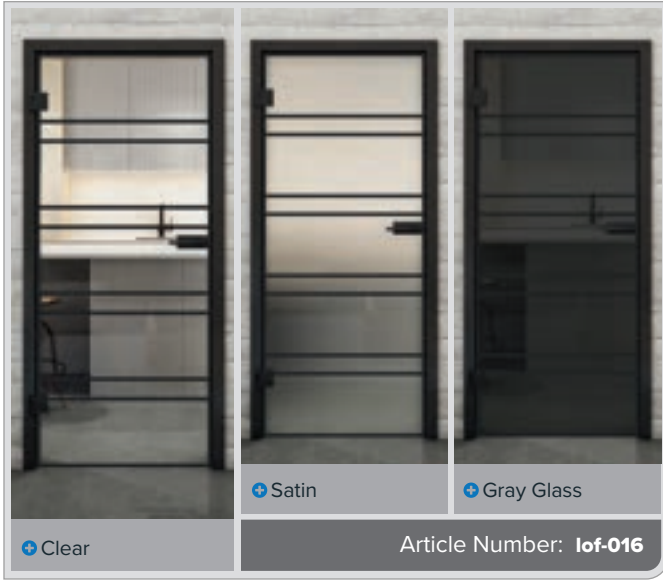

Black Lacquer LOF