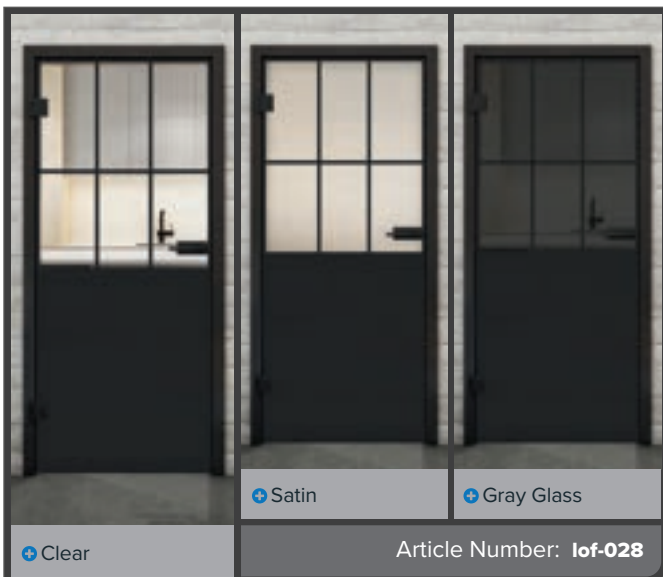

Black Iron Riveted LOFS