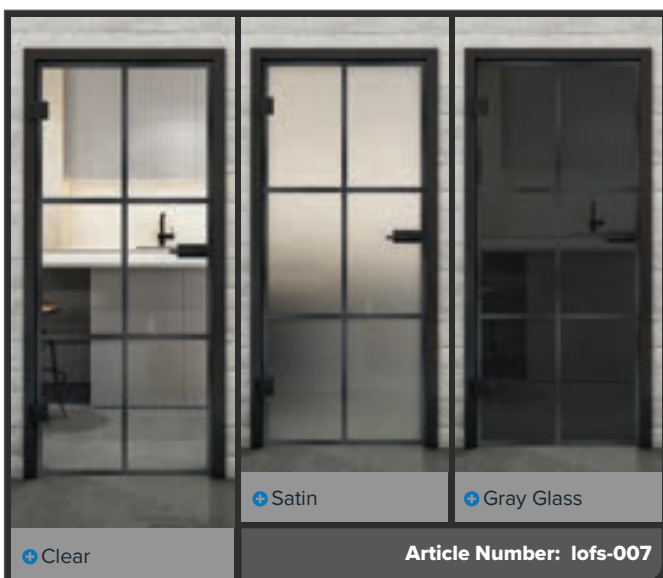

DOMOVIT Black Iron Riveted LOFS

Black Lacquer LOF

Rust Iron Riveted LOFR

Black Iron Riveted LOFS