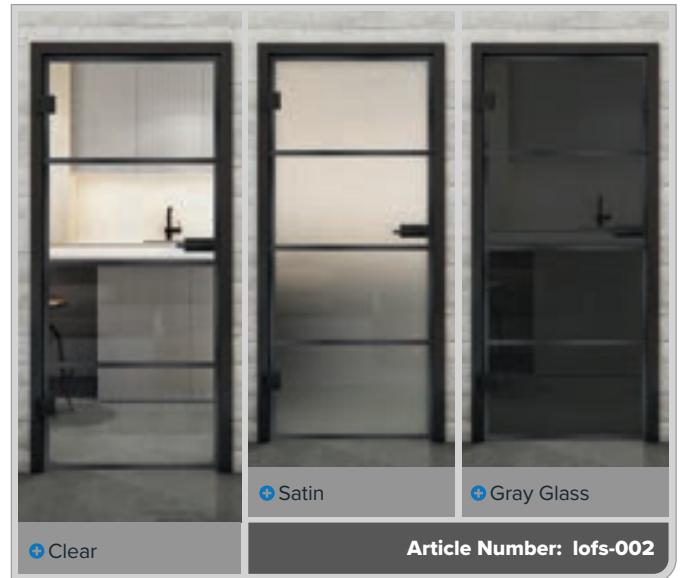

Have we made you curious?

Let our professional team advise you.