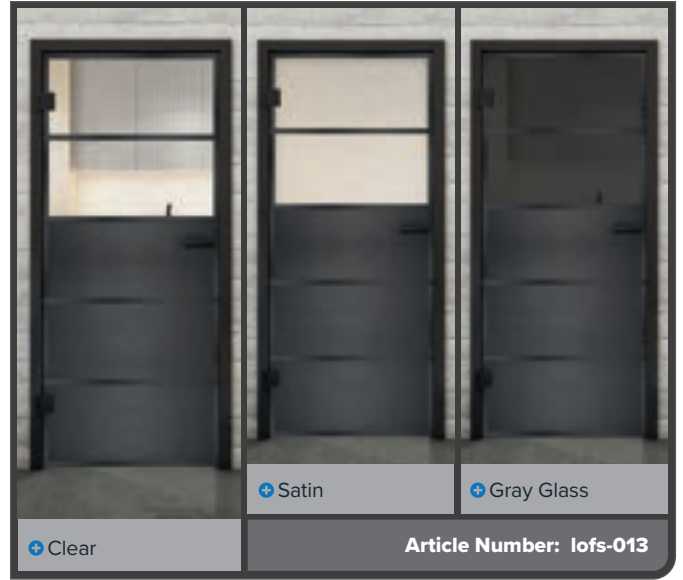

+ Gray Glass

Article Number: lofs-011

Black Lacquer LOF

Rust Iron Riveted LOFR

Black Iron Riveted LOFS

Black Lacquer LOF

Rust Iron Riveted LOFR

Black Iron Riveted LOFS