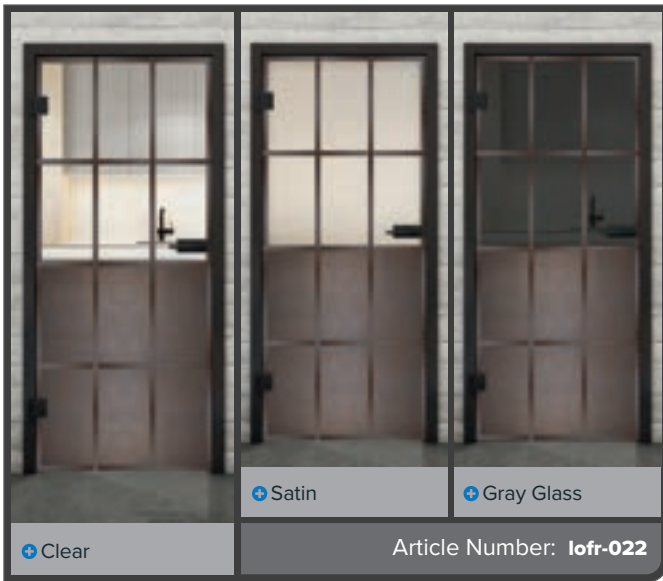

Rust Iron Riveted LOFR