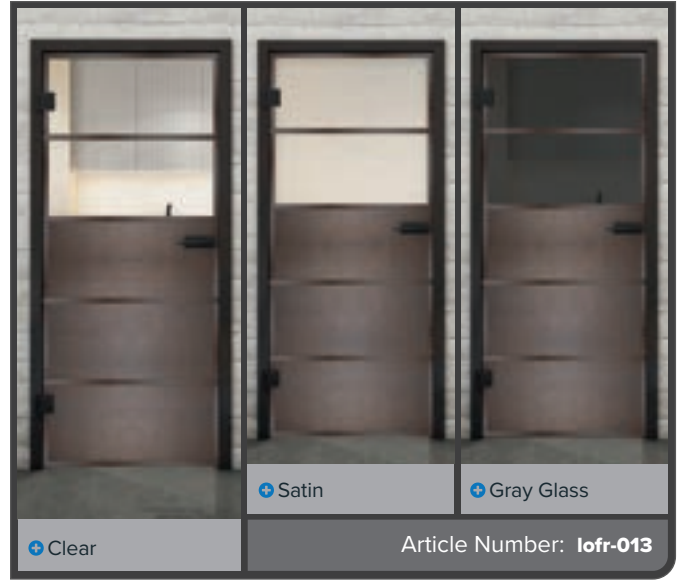

Black Lacquer LOF