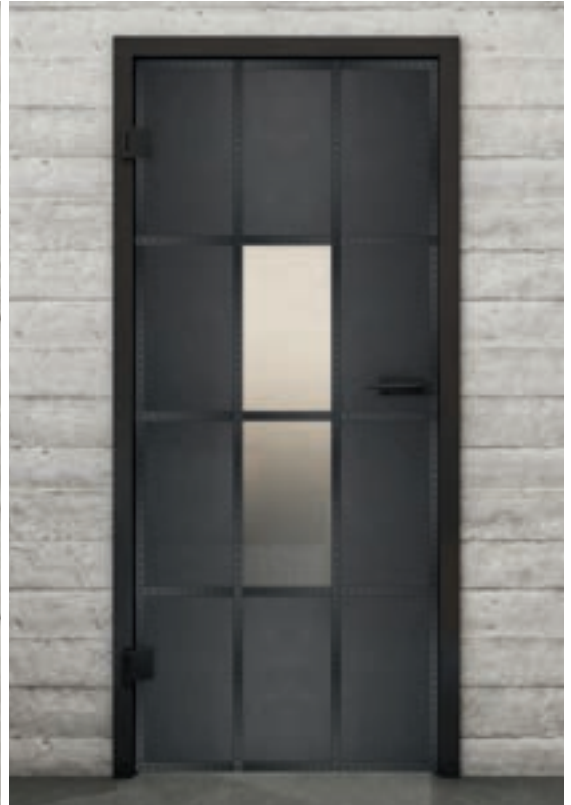

Black Lacquer LOF

Rust Iron Riveted LOFR

Black Iron Riveted LOFS

+ Satin

Article Number: **lofs-035**