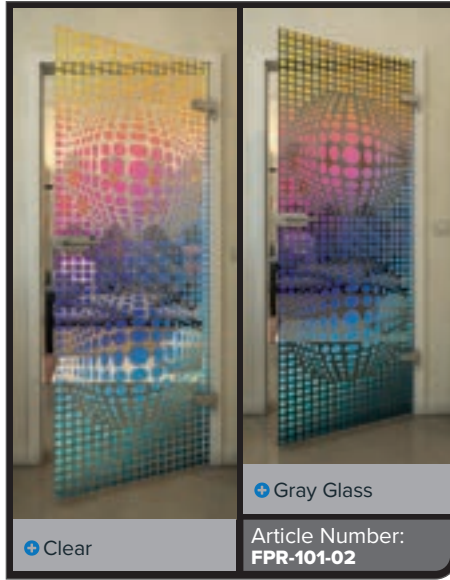

Gold

Black

Gradient

White

Gold

+ Clear

+ Gray Glass

Article Number: **FPR-109-02**