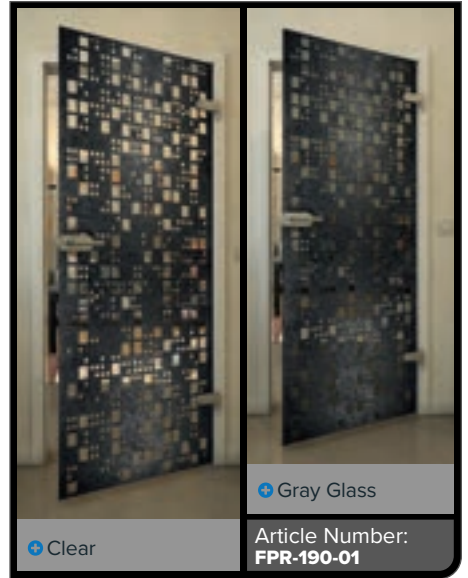

Gold

Black

Gradient

White

Gold

+ Clear

+ Gray Glass

Article Number: **FPR-189-01**