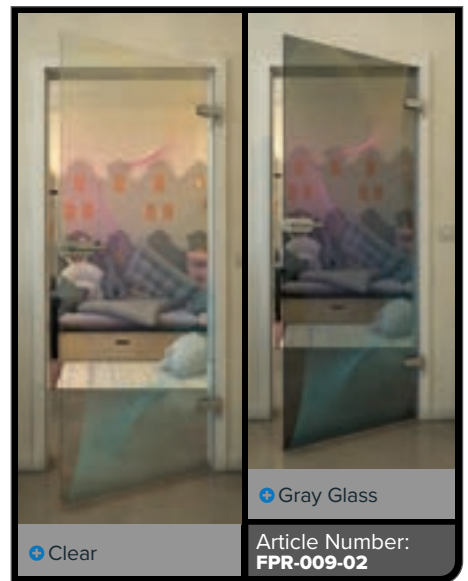

Black

Gradient

White

Gold