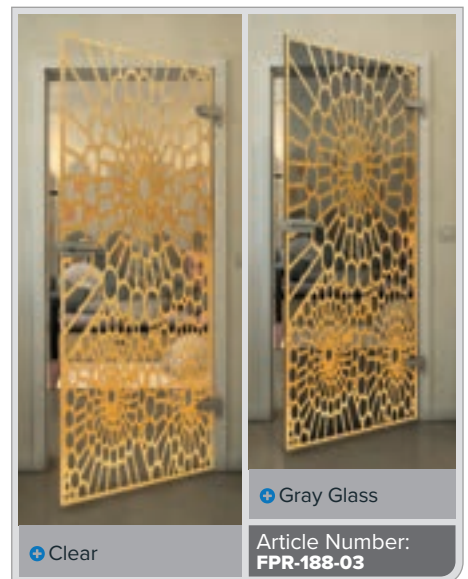

Black

Gradient

White

Gold