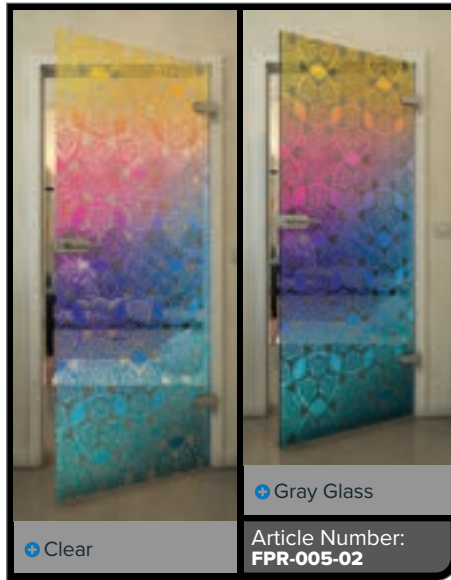

Black

Gradient

White

Gold