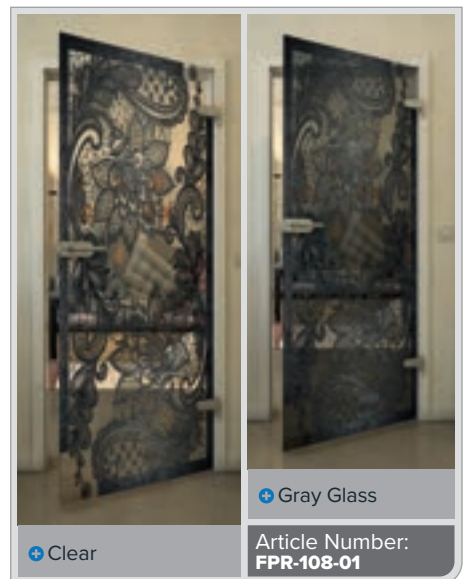

Gold

Black

Gradient

White

Gold

+ Clear

+ Gray Glass

Article Number: **FPR-109-01**