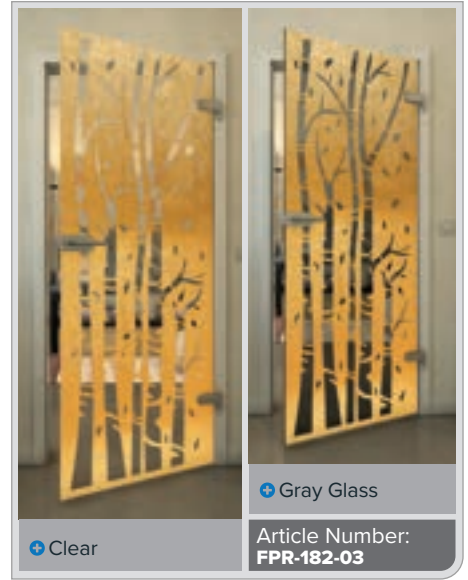

Black

Gradient

White

Gold