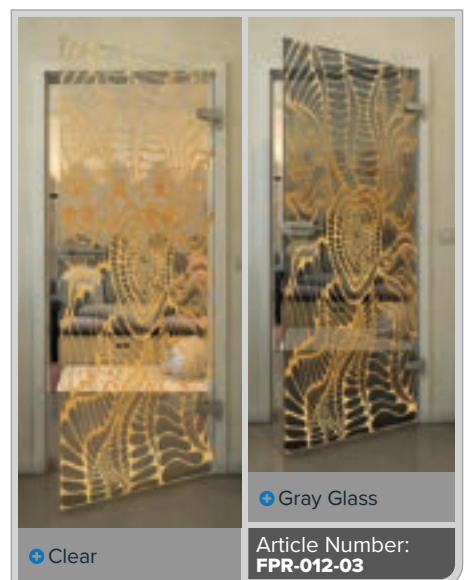

Black

Gradient

White

Gold