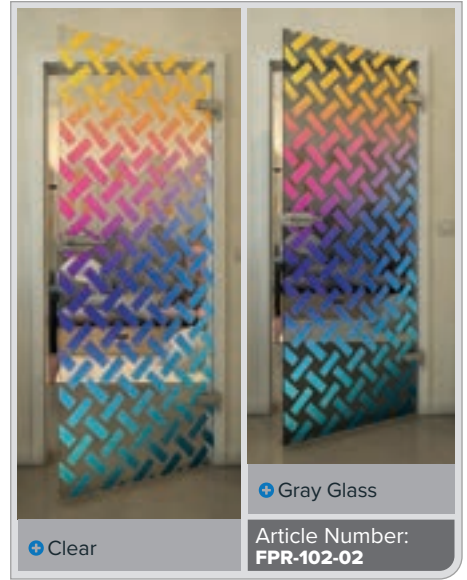

Gold

Black

Gradient

White

Gold

+ Clear

+ Gray Glass

Article Number: **FPR-109-02**