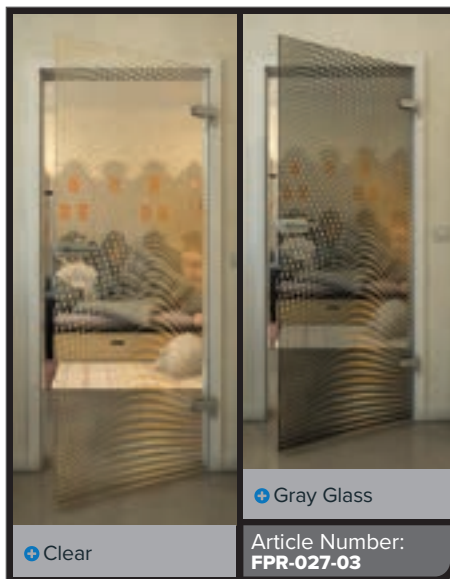

Gold

Black

Gradient

White

Gold

+ Clear

+ Gray Glass

Article Number: **FPR-029-03**