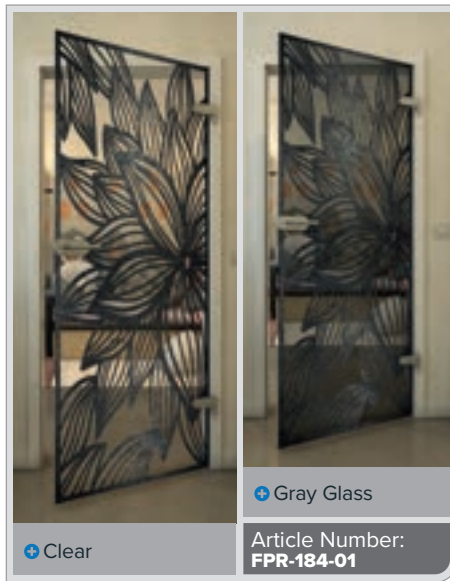

Gold

Black

Gradient

White

Gold

+ Clear

+ Gray Glass

Article Number: **FPR-189-01**