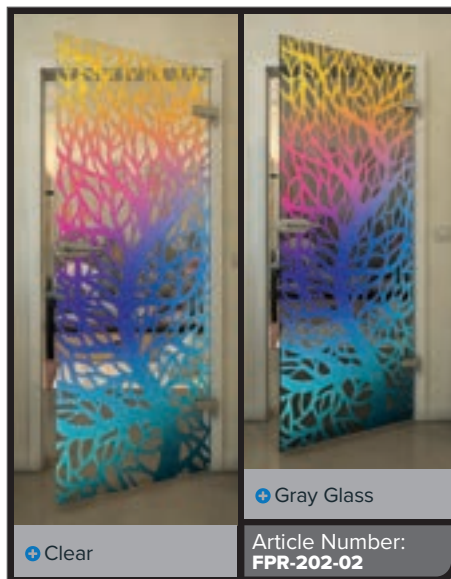

Gold

Black

Gradient

White

Gold

+ Clear

+ Gray Glass

Article Number: **FPR-204-02**

Black

Gradient

White

Gold