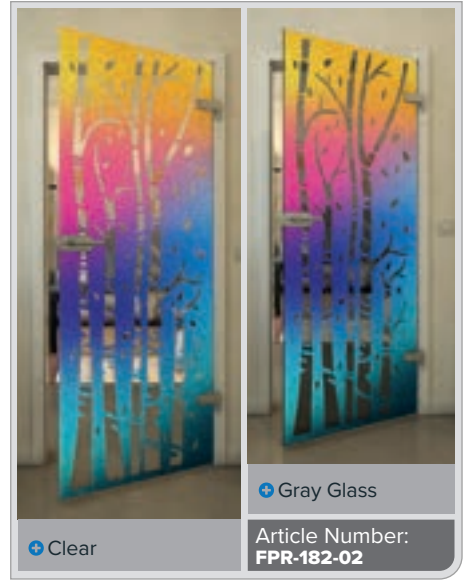

White

Gold

+ Clear

+ Gray Glass

Article Number: **FPR-179-02**

Black

Gradient

White

Gold

Black

Gradient

White

Gold

Black

Gradient

White

Gold

Black

Gradient

White

Gold

+ Clear

+ Gray Glass

Article Number: **FPR-204-02**