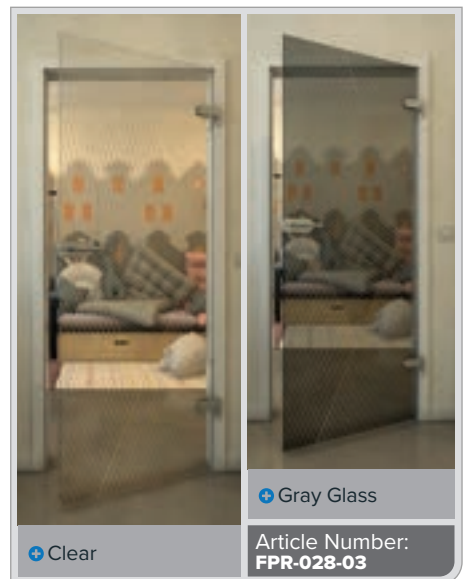

Gold

Black

Gradient

White

Gold

+ Clear

+ Gray Glass

Article Number: **FPR-029-03**