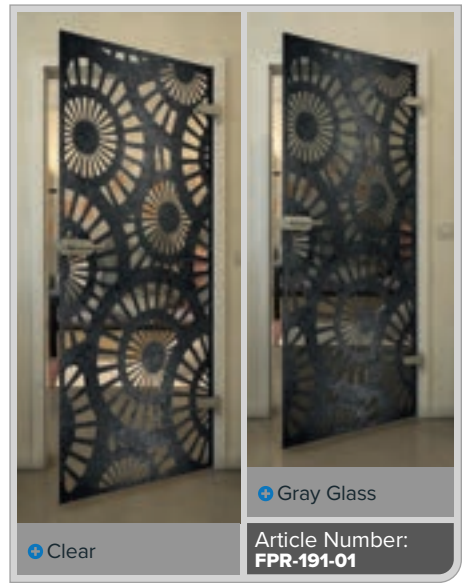

+ Clear

+ Gray Glass

Article Number: **FPR-191-01**