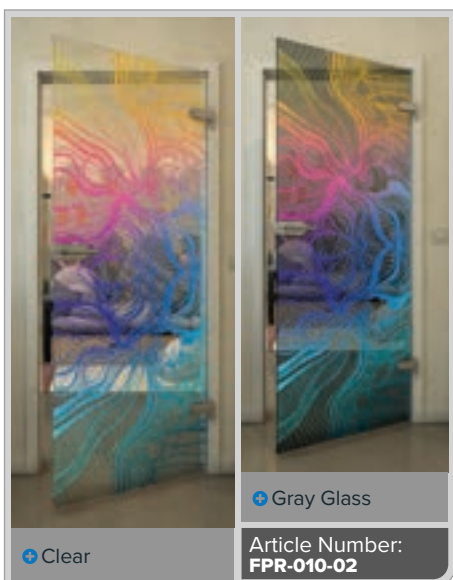

Black

Gradient

White

Gold