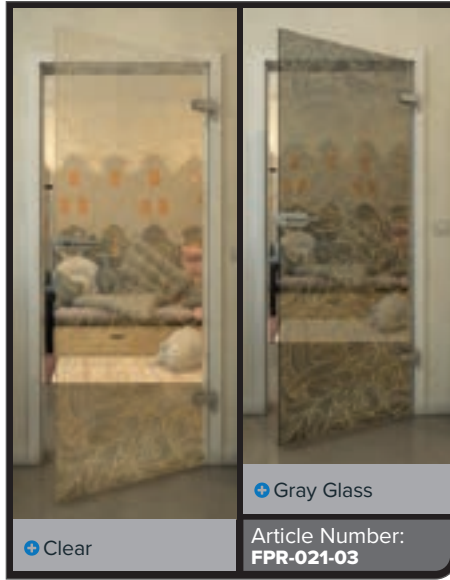

Gold

Black

Gradient

White

Gold

+ Clear

+ Gray Glass

Article Number: **FPR-029-03**