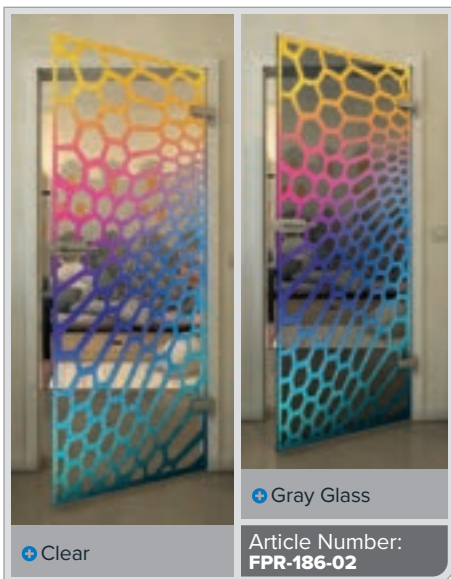

White

Gold

+ Clear

+ Gray Glass

Article Number: **FPR-179-02**

Black

Gradient

White

Gold

Black

Gradient

White

Gold

Black

Gradient

White

Gold

Black

Gradient

White

Gold

+ Clear

+ Gray Glass

Article Number: **FPR-204-02**