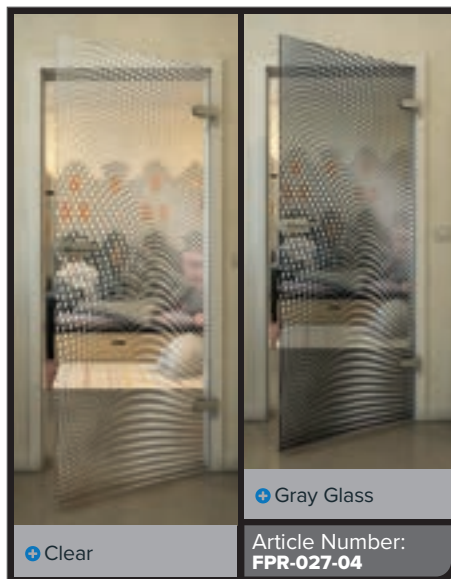

Gold

Black

Gradient

White

Gold

+ Clear

+ Gray Glass

Article Number: **FPR-029-04**