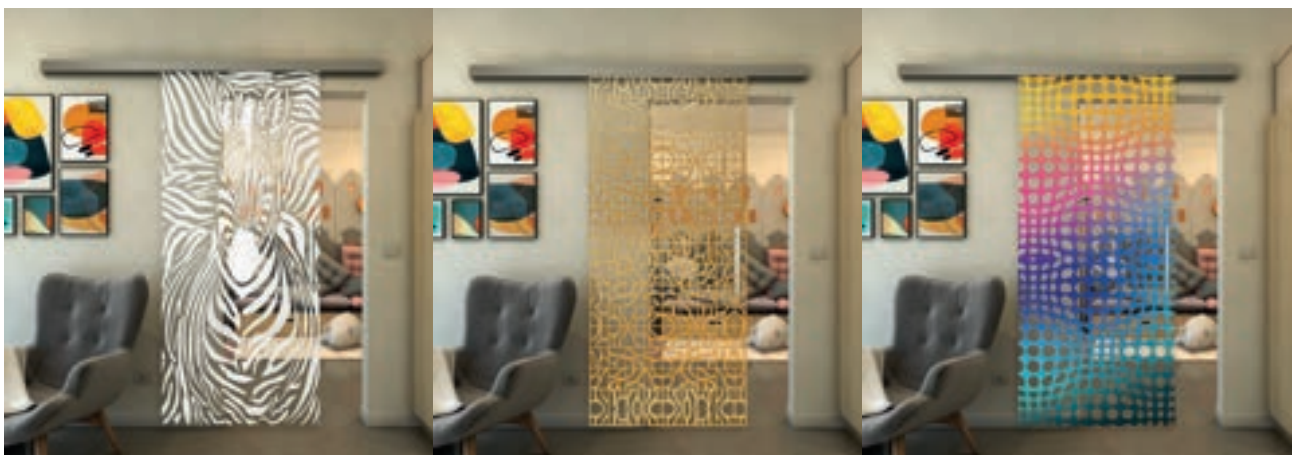

Selection of design variants for the **Sliding Door SLIM-Line:**

The higher quality model **Sliding Door SLIM-Line** - Our team is happy to advise you.