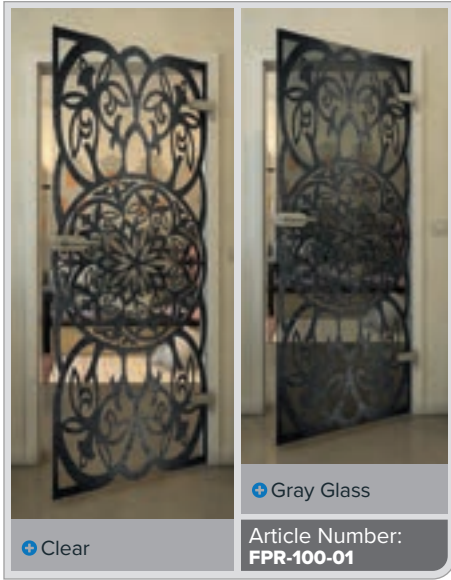

Black

Gradient

White

Gold