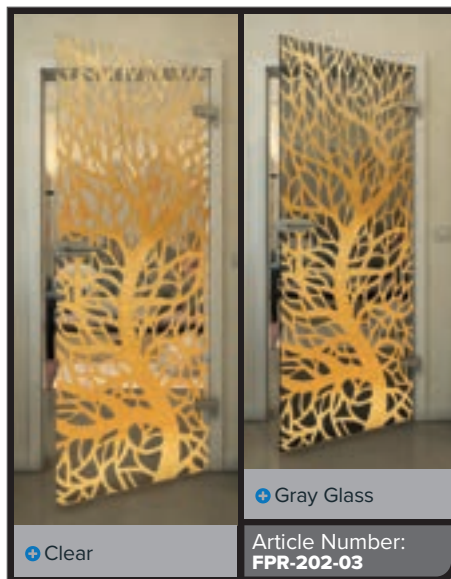

Gold

Black

Gradient

White

Gold

+ Clear

+ Gray Glass

Article Number: **FPR-204-03**