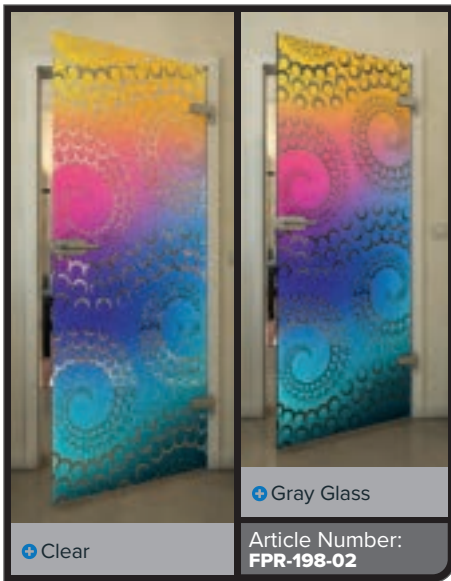

Gold

Black

Gradient

White

Gold

+ Clear

+ Gray Glass

Article Number: **FPR-204-02**