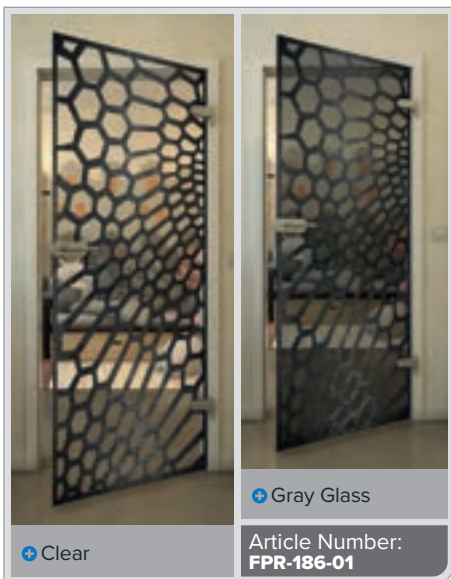

Gold

Black

Gradient

White

Gold

+ Clear

+ Gray Glass

Article Number: **FPR-189-01**