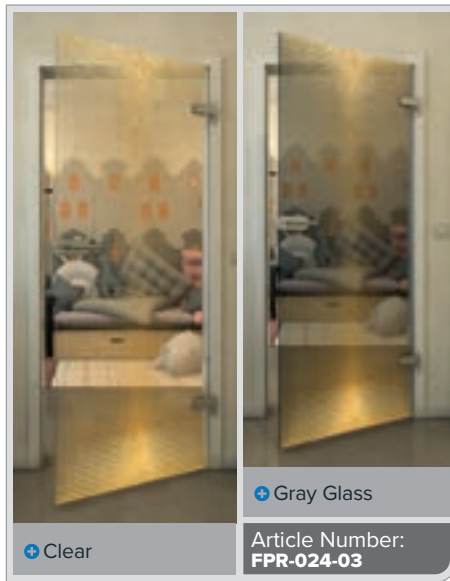

Gold

Black

Gradient

White

Gold

+ Clear

+ Gray Glass

Article Number: **FPR-029-03**