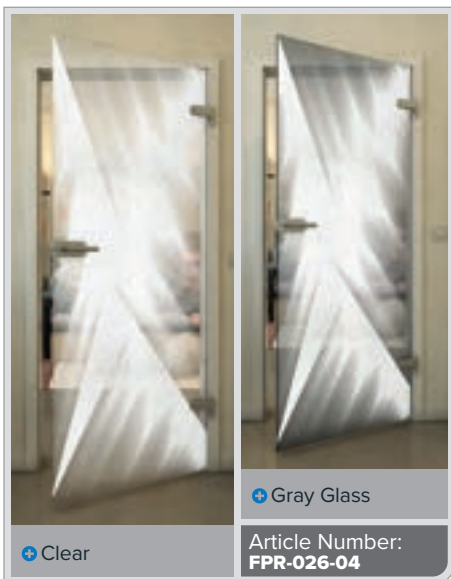

Gold

Black

Gradient

White

Gold

+ Clear

+ Gray Glass

Article Number: **FPR-029-04**