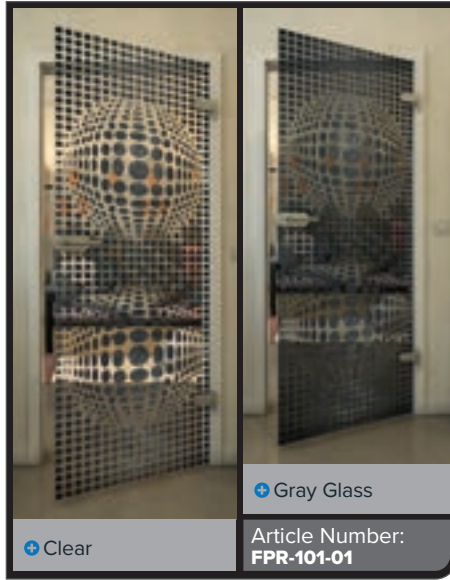

Black

Gradient

White

Gold