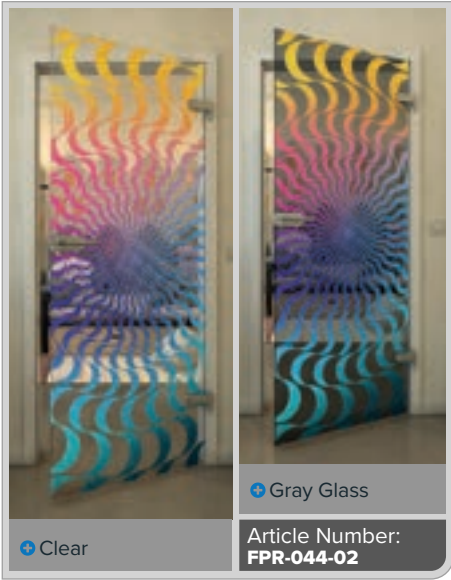

Gold

Black

Gradient

White

Gold

Black

Gradient

White

Gold

Black

Gradient

White

Gold

+ Clear

+ Gray Glass

Article Number: **FPR-059-02**