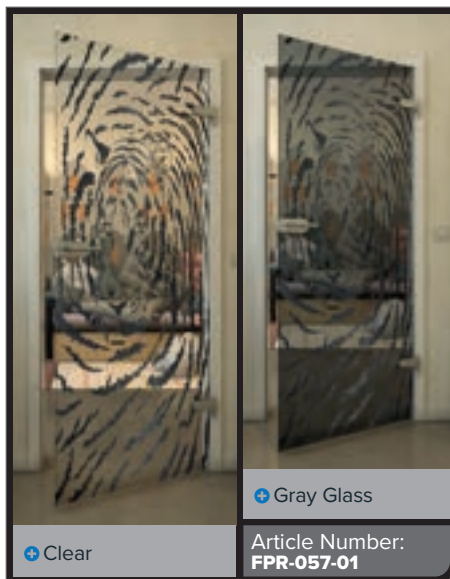

Gold

Black

Gradient

White

Gold

+ Clear

+ Gray Glass

Article Number: **FPR-059-01**