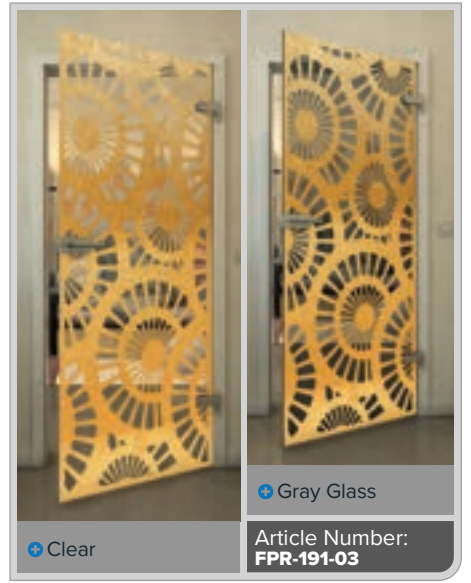

+ Clear

+ Gray Glass

Article Number: **FPR-191-03**