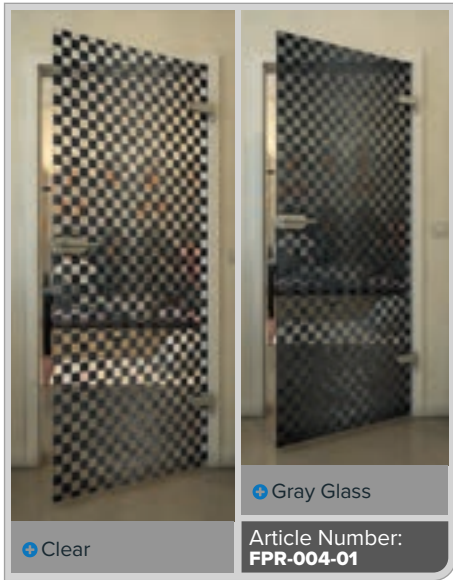

Black

Gradient

White

Gold