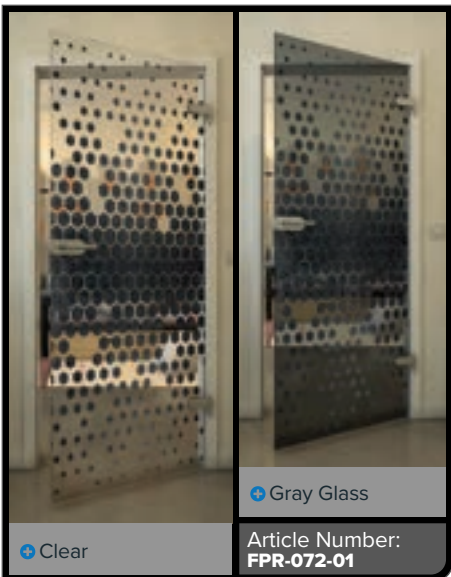

+ Clear

+ Gray Glass

Article Number: **FPR-072-01**