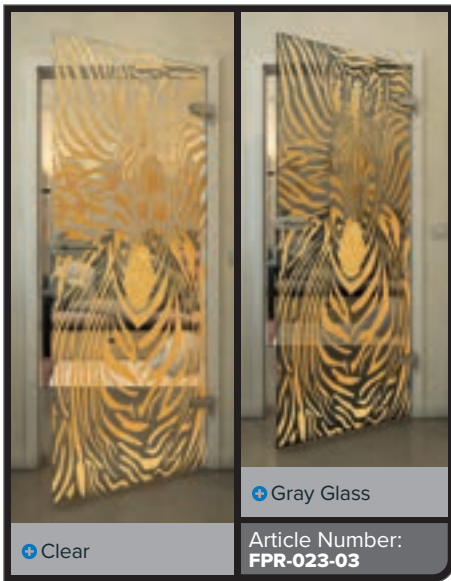

Gold

Black

Gradient

White

Gold

+ Clear

+ Gray Glass

Article Number: **FPR-029-03**