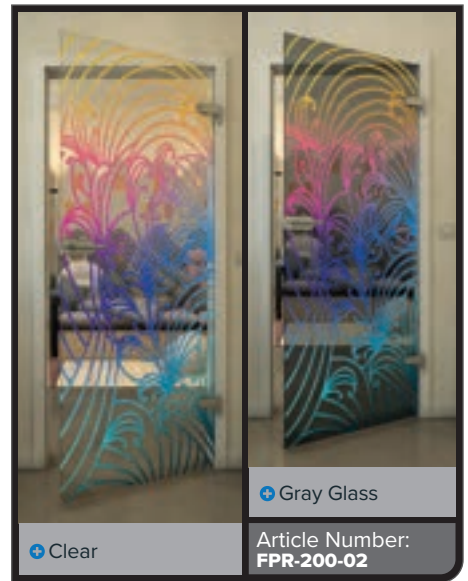

Gold

Black

Gradient

White

Gold

+ Clear

+ Gray Glass

Article Number: **FPR-204-02**