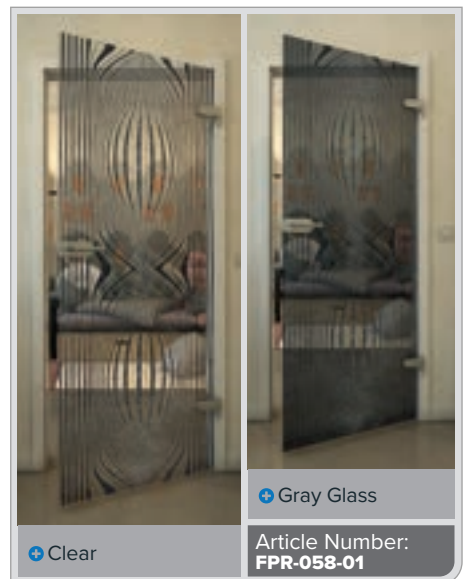

Gold

Black

Gradient

White

Gold

+ Clear

+ Gray Glass

Article Number: **FPR-059-01**