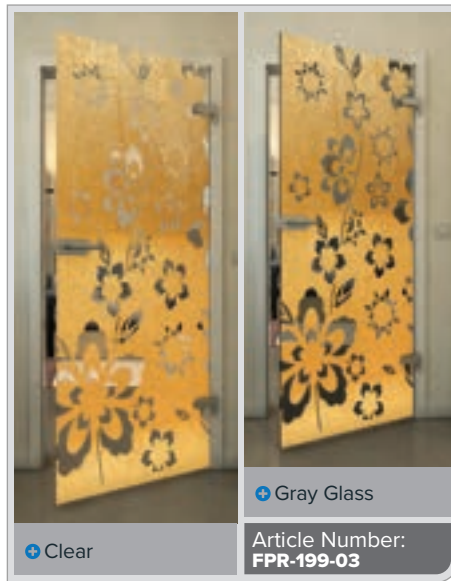

Gold

Black

Gradient

White

Gold

+ Clear

+ Gray Glass

Article Number: **FPR-204-03**