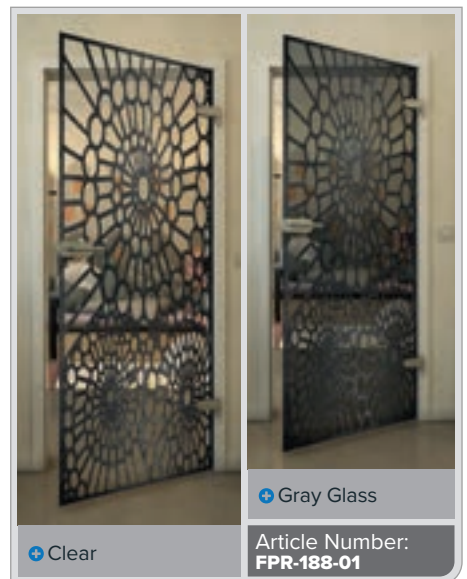

Gold

Black

Gradient

White

Gold

+ Clear

+ Gray Glass

Article Number: **FPR-189-01**