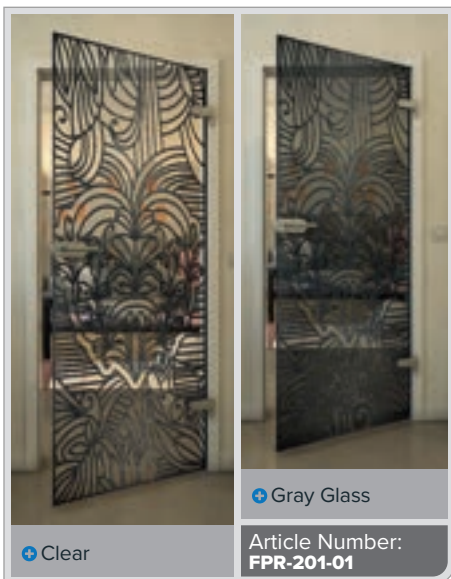

Gradient

White

Gold

Black

Gradient

White

Gold

+ Clear

+ Gray Glass

Article Number: **FPR-204-01**

Black

Gradient

White

Gold