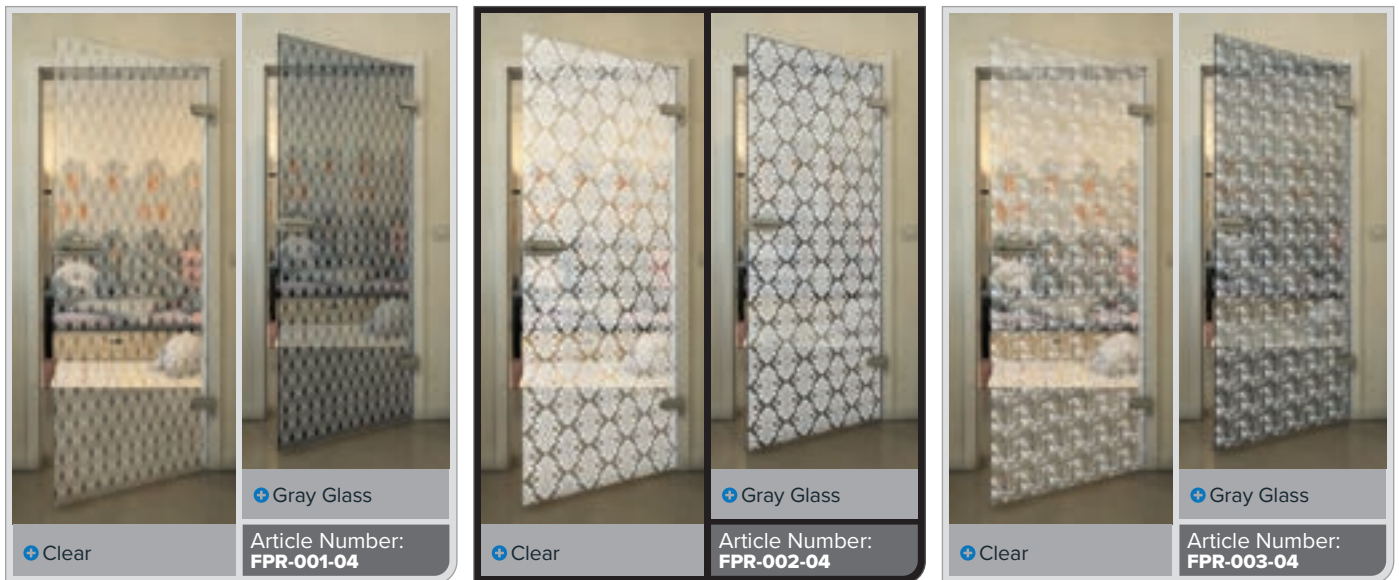

Have we made you curious?

Let our professional team advise you.