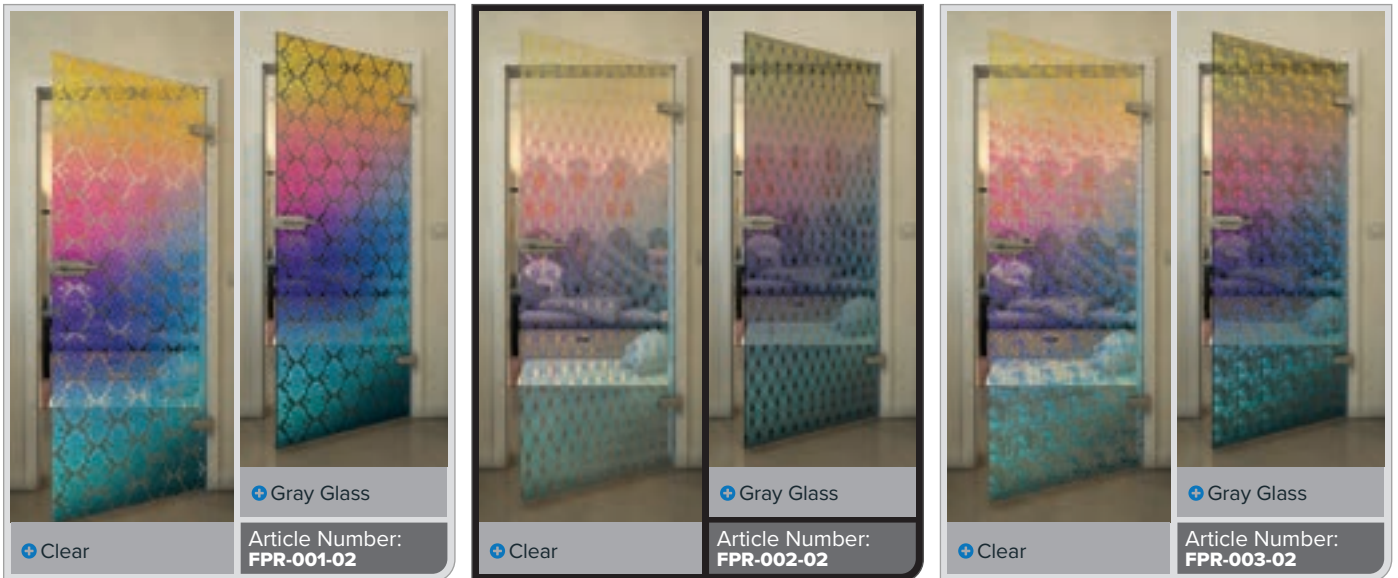

Have we made you curious?

Let our professional team advise you.