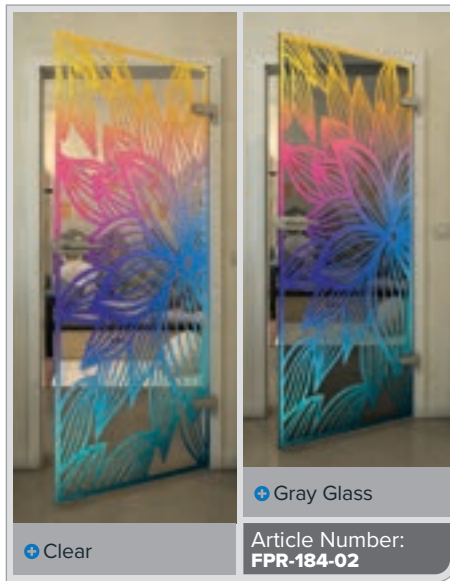

Gold

Black

Gradient

White

Gold

Black

Gradient

White

Gold

Black

Gradient

White

Gold

+ Clear

+ Gray Glass

Article Number: **FPR-204-02**