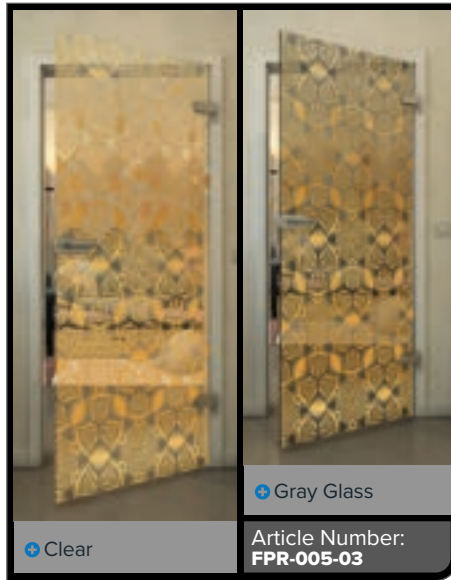

Black

Gradient

White

Gold