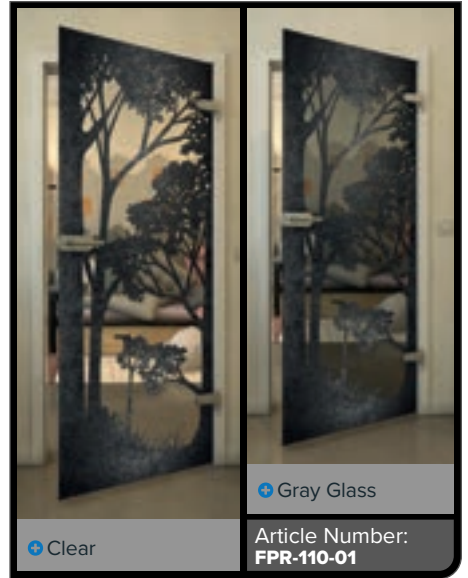

Gold

Black

Gradient

White

Gold

+ Clear

+ Gray Glass

Article Number: **FPR-109-01**