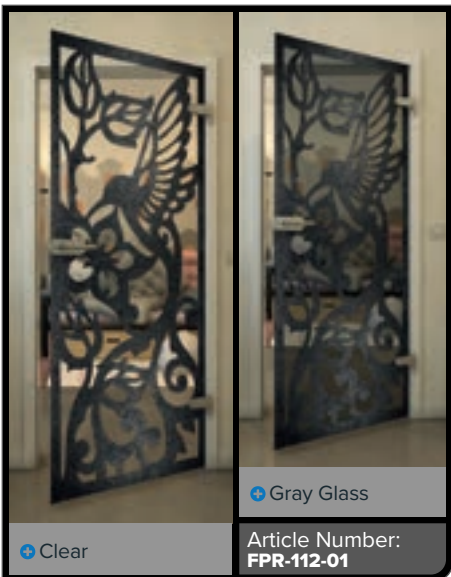

Gold

Black

Gradient

White

Gold

+ Clear

+ Gray Glass

Article Number: **FPR-109-01**

+ Clear

+ Gray Glass

Article Number: **FPR-110-01**

+ Clear

+ Gray Glass

Article Number: **FPR-111-01**

+ Clear

+ Gray Glass