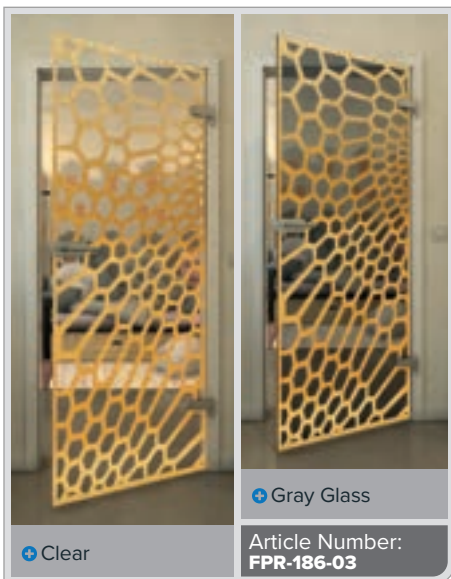

Black

Gradient

White

Gold