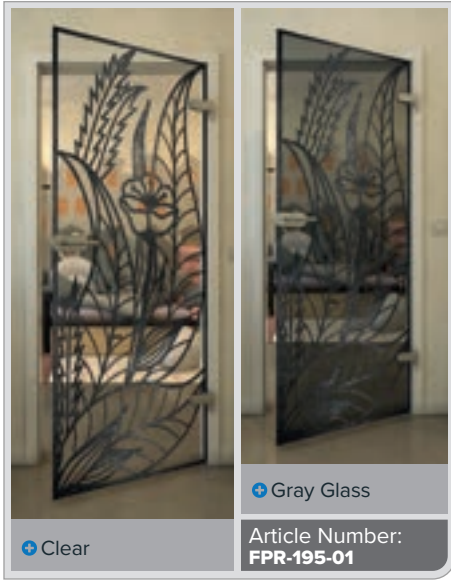

Gradient

White

Gold

Black

Gradient

White

Gold

+ Clear

+ Gray Glass

Article Number: **FPR-204-01**

Black

Gradient

White

Gold