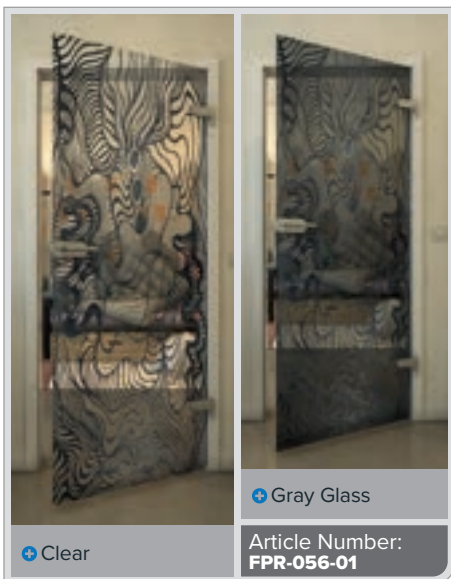

Gold

Black

Gradient

White

Gold

+ Clear

+ Gray Glass

Article Number: **FPR-059-01**