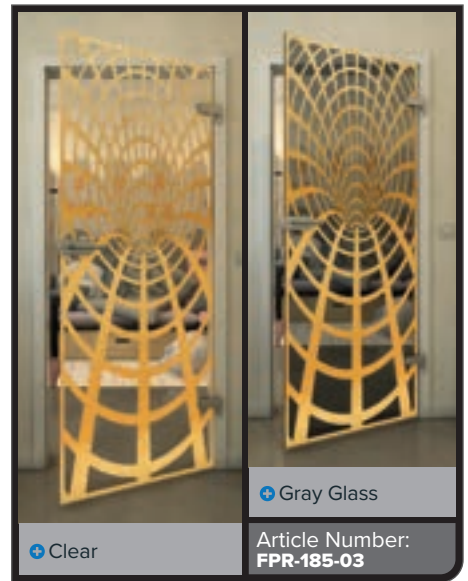

Black

Gradient

White

Gold