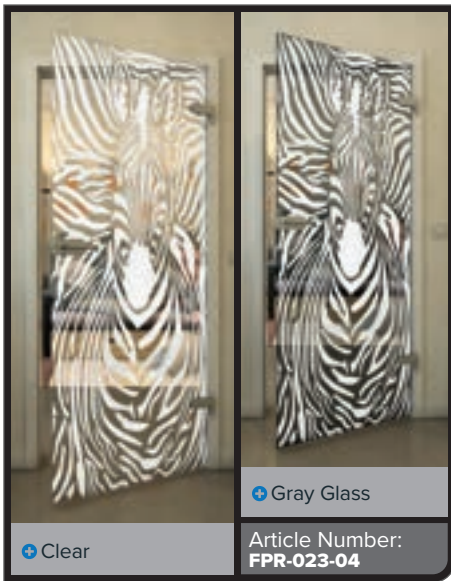

Gold

Black

Gradient

White

Gold

+ Clear

+ Gray Glass

Article Number: **FPR-029-04**