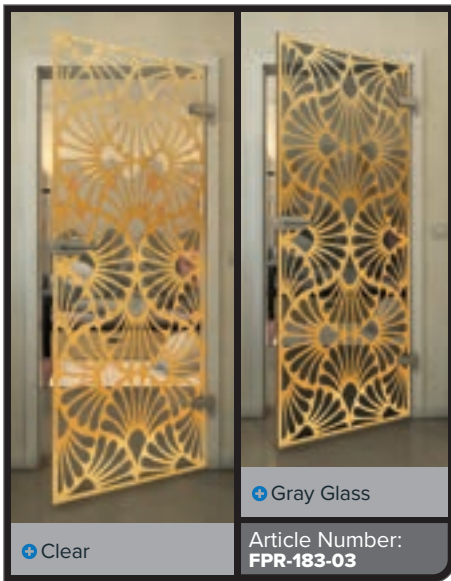

Black

Gradient

White

Gold