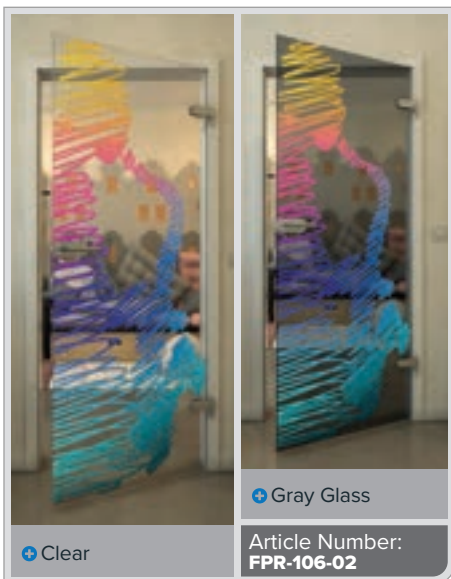

Gold

Black

Gradient

White

Gold

+ Clear

+ Gray Glass

Article Number: **FPR-109-02**