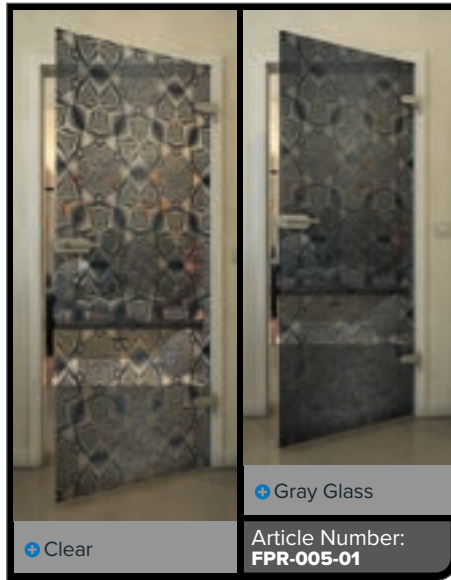

Black

Gradient

White

Gold