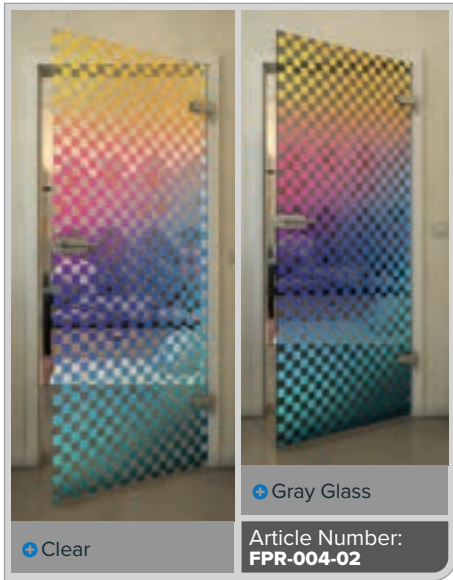

Black

Gradient

White

Gold