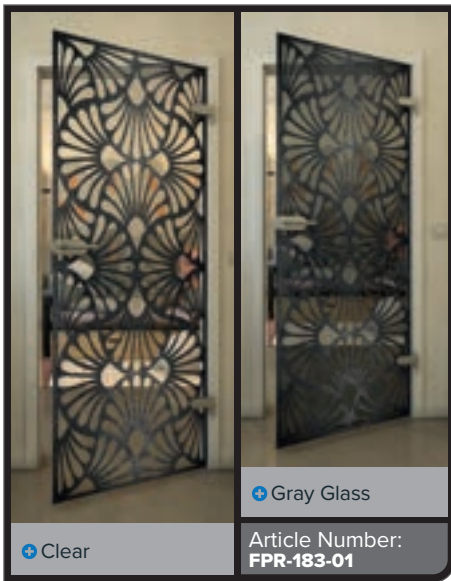

Gold

Black

Gradient

White

Gold

+ Clear

+ Gray Glass

Article Number: **FPR-189-01**