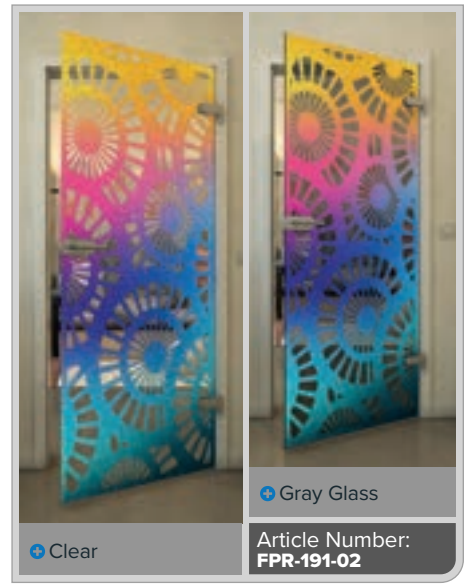

Gold

Black

Gradient

White

Gold

Black

Gradient

White

Gold

Black

Gradient

White

Gold

+ Clear

+ Gray Glass

Article Number: **FPR-204-02**