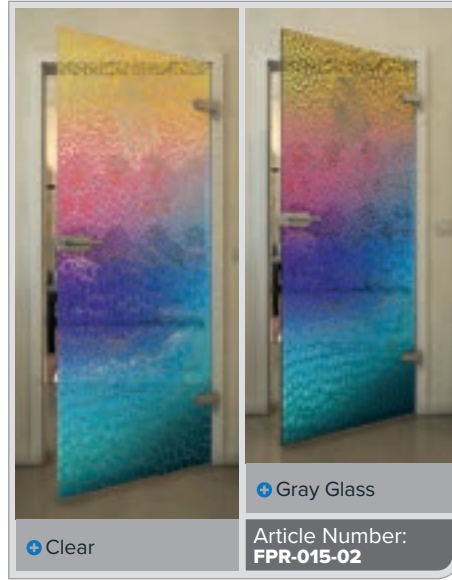

## A touch of the rainbow – doors that inspire!

Our full glass doors with the "Gradient" decor make a modern statement: Color gradients in vibrant rainbow shades create a play of light and color that showcases any room. These designs combine stylish aesthetics with maximum light transmission, bringing a fresh breeze to your living or working spaces. Perfect for anyone looking for exceptional and creative interior design!

## Have we made you curious?

Let our professional team advise you.

Black

Gradient

White

Gold

Black

Gradient

White

Gold

+ Clear

+ Gray Glass

Article Number: **FPR-019-02**

Black

Gradient

White