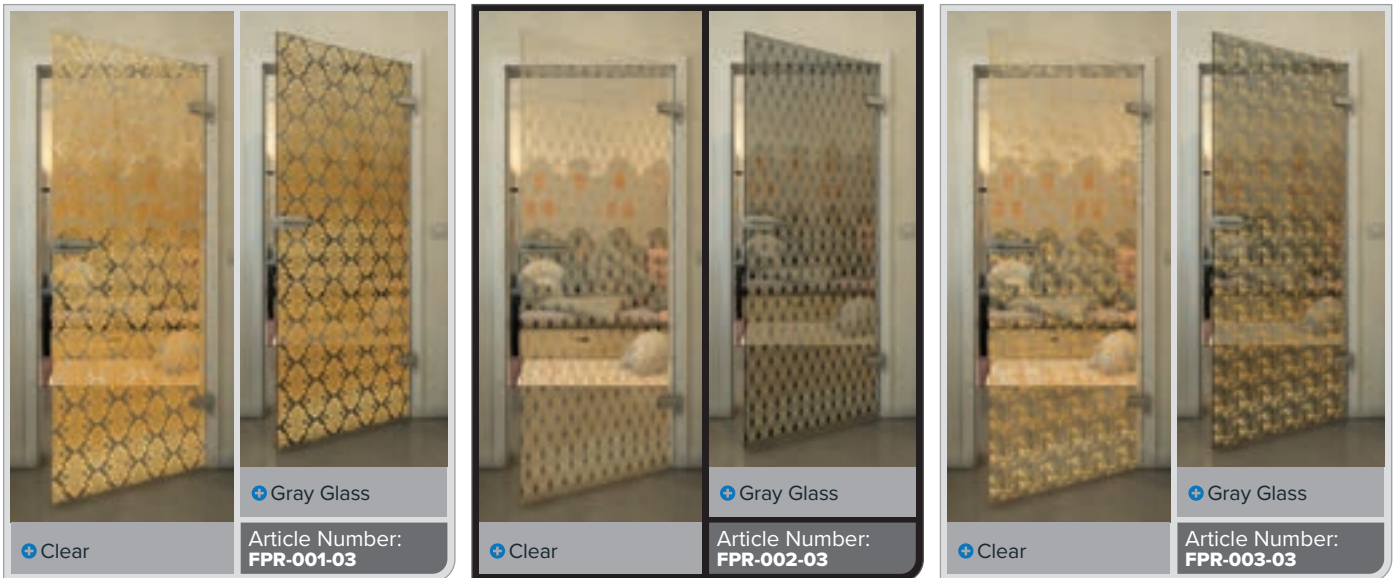

Gradient

White

Gold

+ Clear

+ Gray Glass

Article Number: **FPR-204-04**

Black

Gradient

White

Gold

## Golden elegance for your home

Add a touch of luxury to your spaces with our full glass doors in the "Gold" decor. The modern digital print designs of this series combine stylish aesthetics with timeless sophistication. The fine gold accents create a warm, elegant atmosphere and make your door a unique focal point. Perfect for anyone looking for modern design with a touch of glamour.