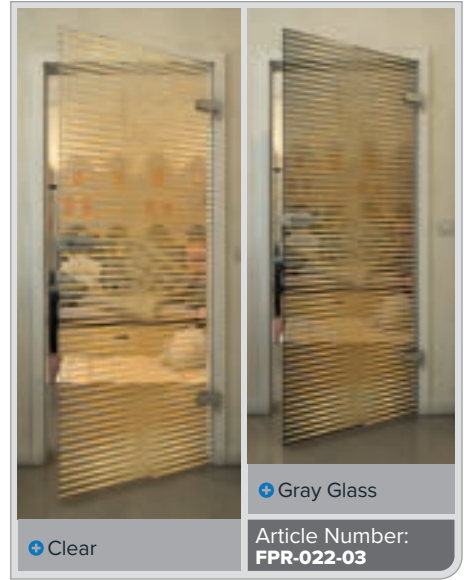

Gold

Black

Gradient

White

Gold

+ Clear

+ Gray Glass

Article Number: **FPR-029-03**