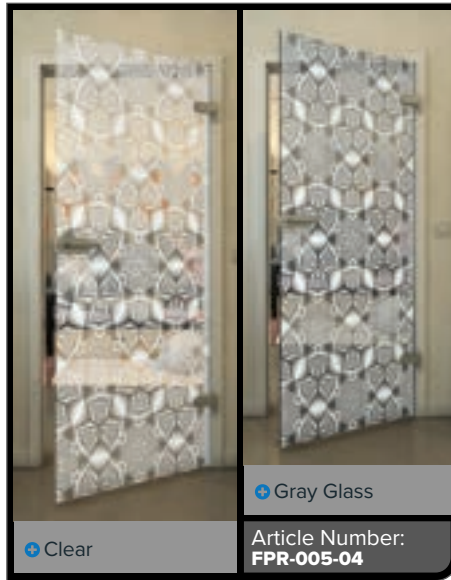

Black

Gradient

White

Gold