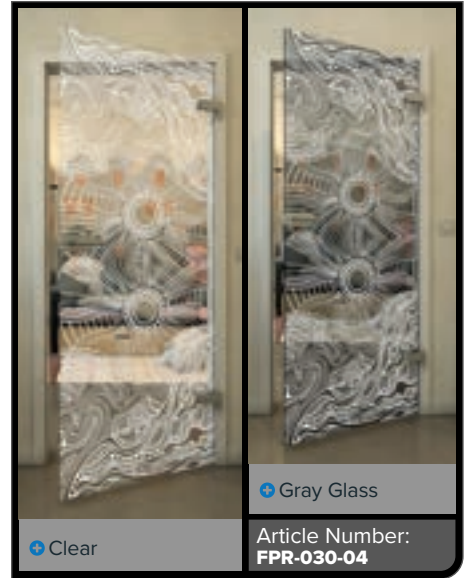

Gold

Black

Gradient

White

Gold

+ Clear

+ Gray Glass

Article Number: **FPR-029-04**