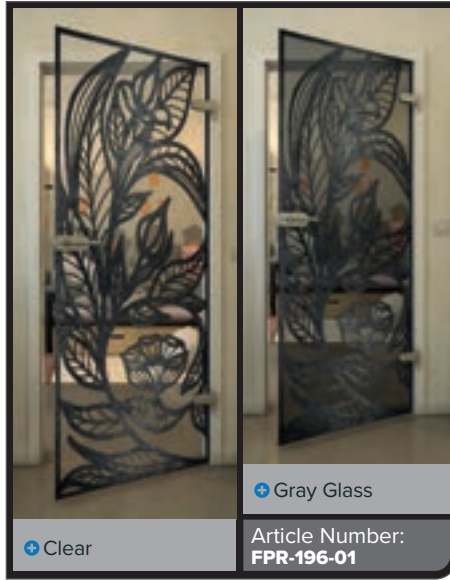

Gradient

White

Gold

Black

Gradient

White

Gold

+ Clear

+ Gray Glass

Article Number: **FPR-204-01**

Black

Gradient

White

Gold