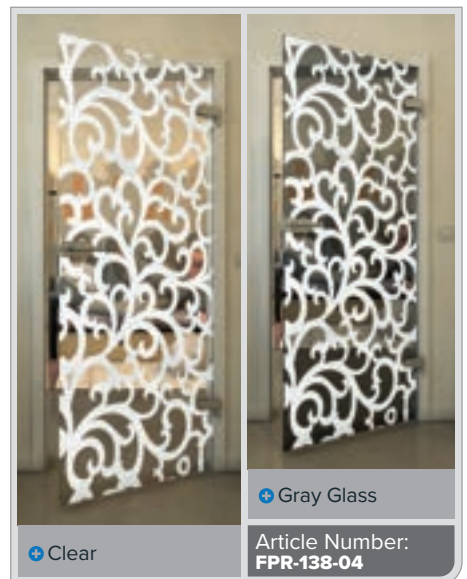

Gold

Black

Gradient

White

Gold

+ Clear

+ Gray Glass

Article Number: **FPR-139-04**