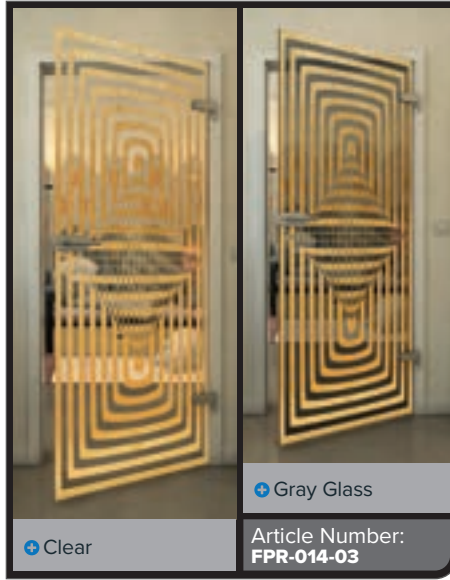

## Golden elegance for your home

Add a touch of luxury to your spaces with our full glass doors in the "Gold" decor. The modern digital print designs of this series combine stylish aesthetics with timeless sophistication. The fine gold accents create a warm, elegant atmosphere and make your door a unique focal point. Perfect for anyone looking for modern design with a touch of glamour.

## Have we made you curious?

Let our professional team advise you.

Black

Gradient

White

Gold

Black

Gradient