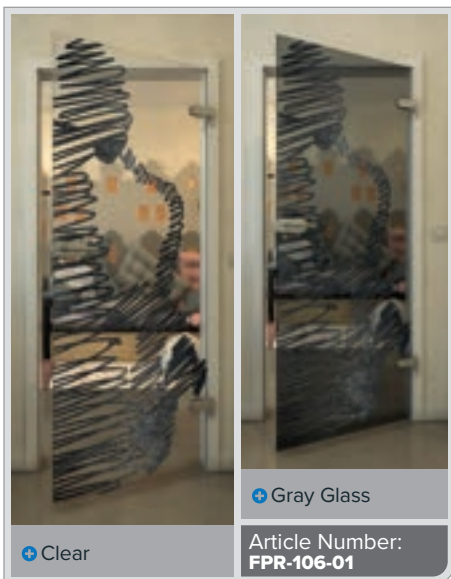

Gold

Black

Gradient

White

Gold

+ Clear

+ Gray Glass

Article Number: **FPR-109-01**