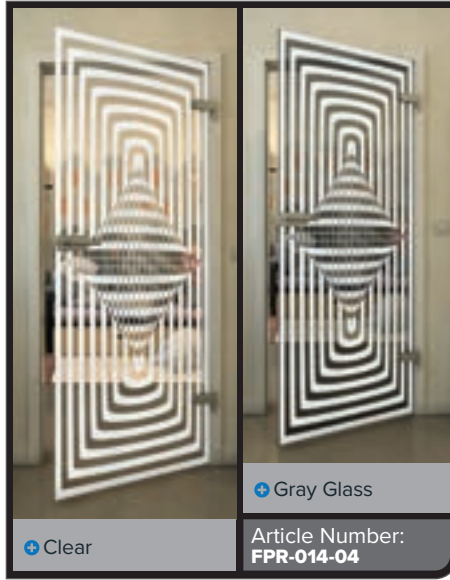

## Radiant and stylish: Full glass doors in White decor

Immerse yourself in the world of modern elegance with our full glass doors in White decor. These doors combine clean lines and timeless aesthetics, complemented by innovative digital print designs. Perfect for bright, welcoming spaces where style and function go hand in hand. Let yourself be inspired by the lightness and purism of this series!

## Have we made you curious?

Let our professional team advise you.

Black

Gradient

White

Gold

Black

Gradient