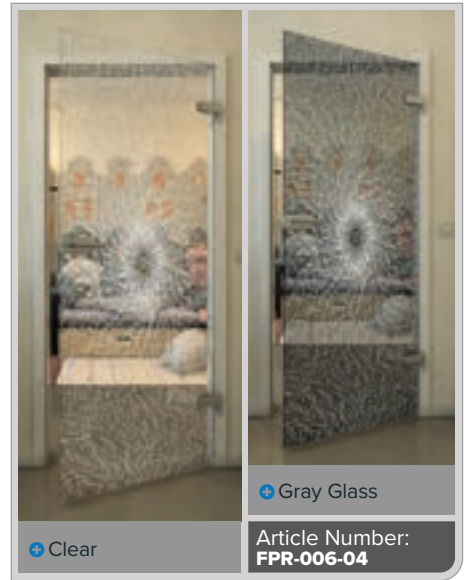

Black

Gradient

White

Gold