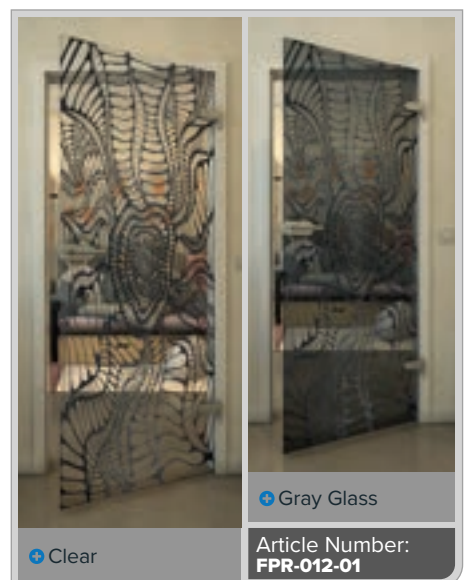

Black

Gradient

White

Gold