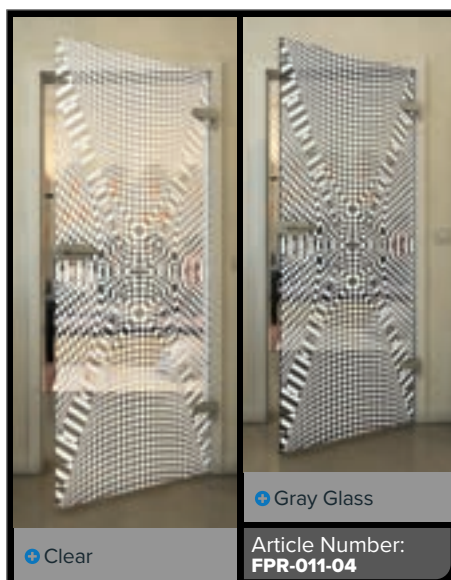

Black

Gradient

White

Gold