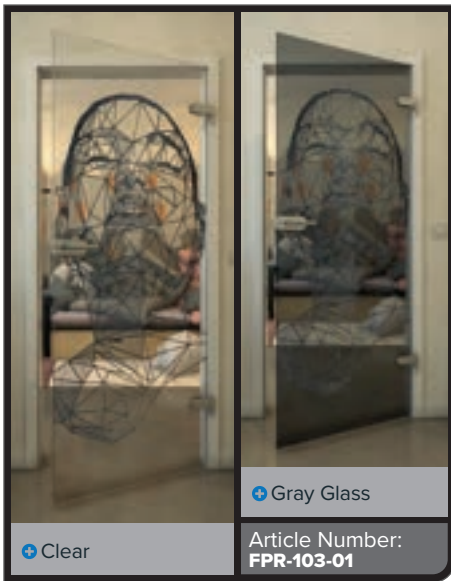

Gold

Black

Gradient

White

Gold

+ Clear

+ Gray Glass

Article Number: **FPR-109-01**