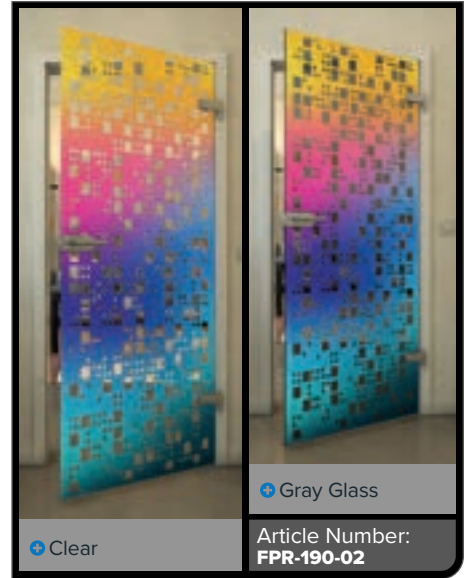

White

Gold

+ Clear

+ Gray Glass

Article Number: **FPR-179-02**

Black

Gradient

White

Gold

Black

Gradient

White

Gold

Black

Gradient

White

Gold

Black

Gradient

White

Gold

+ Clear

+ Gray Glass

Article Number: **FPR-204-02**