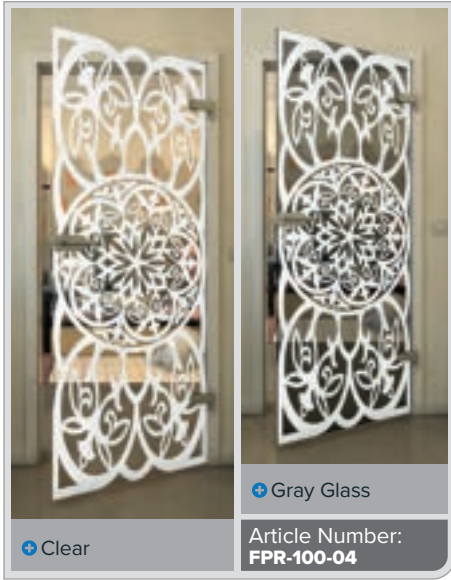

Black

Gradient

White

Gold