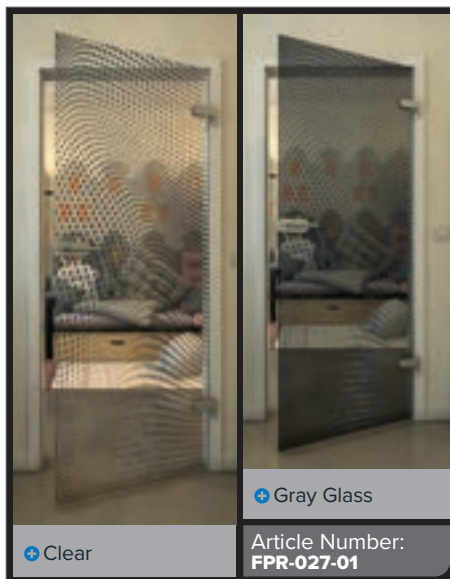

Black

Gradient

White

Gold