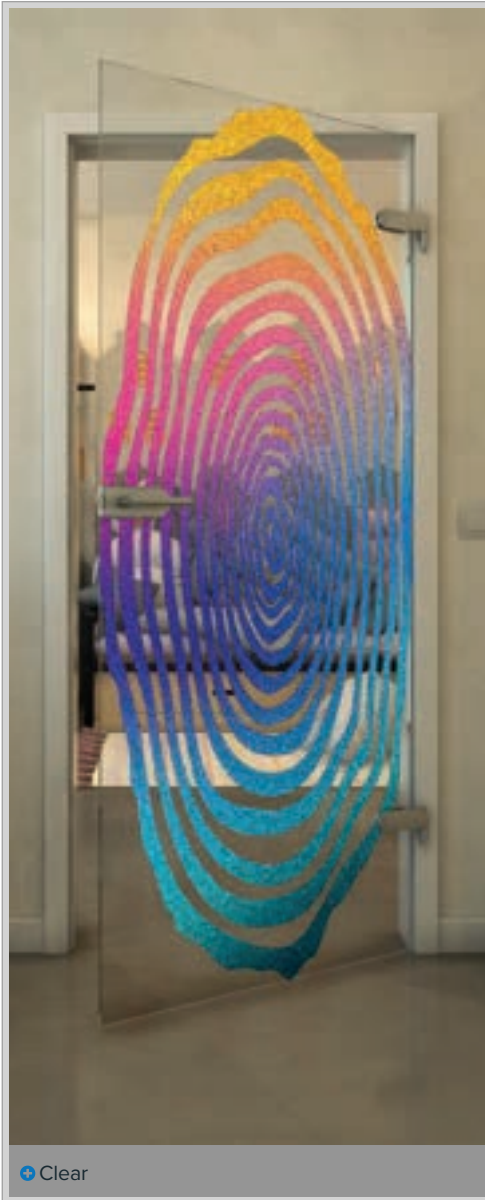

Gold

Black

Gradient

White

Gold

+ Clear

+ Gray Glass

Article Number: **FPR-109-02**