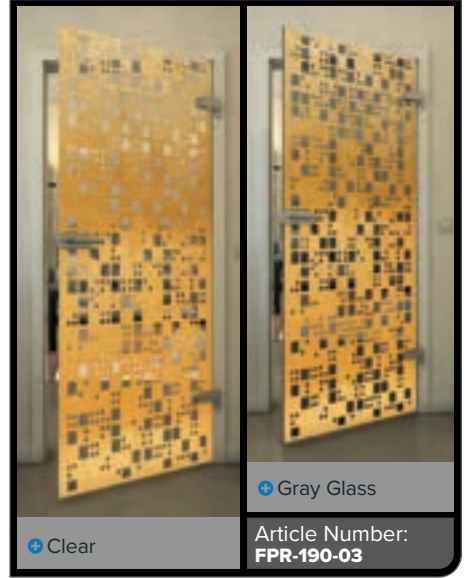

Gradient

White

Gold

+ Clear

+ Gray Glass

Article Number: **FPR-189-03**

+ Clear

+ Gray Glass