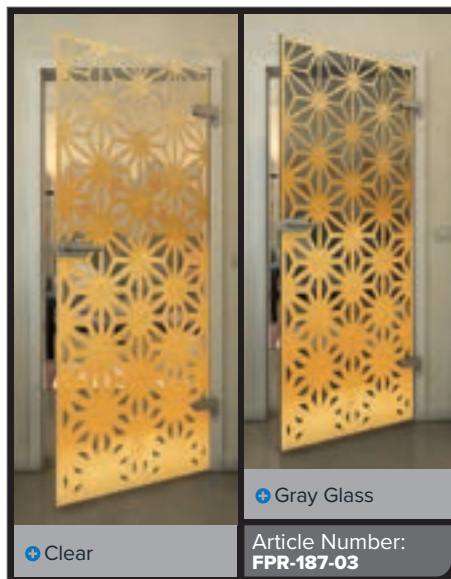

Black

Gradient

White

Gold