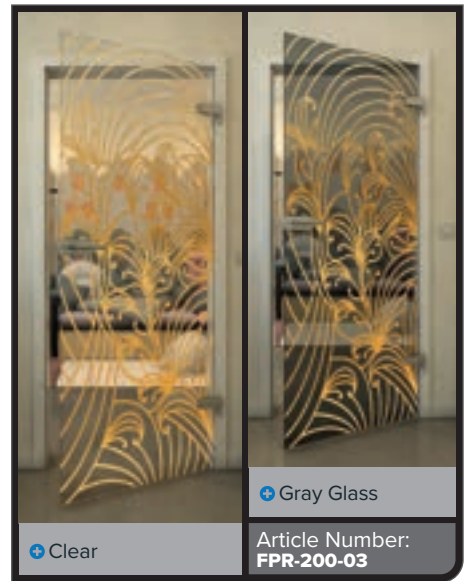

Gold

Black

Gradient

White

Gold

+ Clear

+ Gray Glass

Article Number: **FPR-204-03**