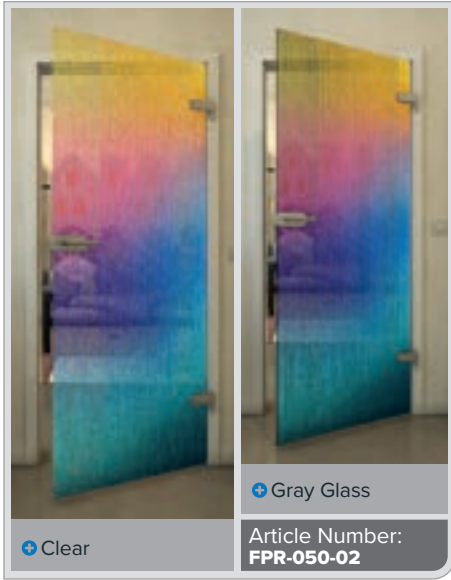

Gold

Black

Gradient

White

Gold

+ Clear

+ Gray Glass

Article Number: **FPR-059-02**

Black

Gradient

White

Gold

Black

Gradient

White

Gold