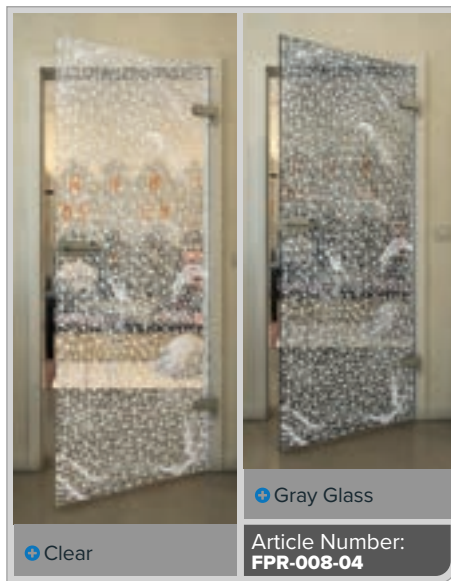

Black

Gradient

White

Gold