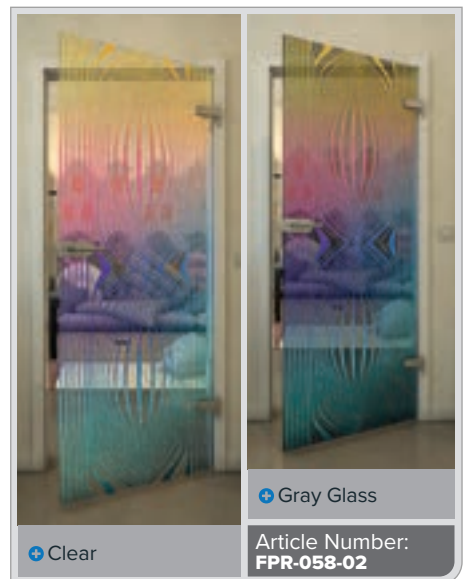

Gold

Black

Gradient

White

Gold

+ Clear

+ Gray Glass

Article Number: **FPR-059-02**