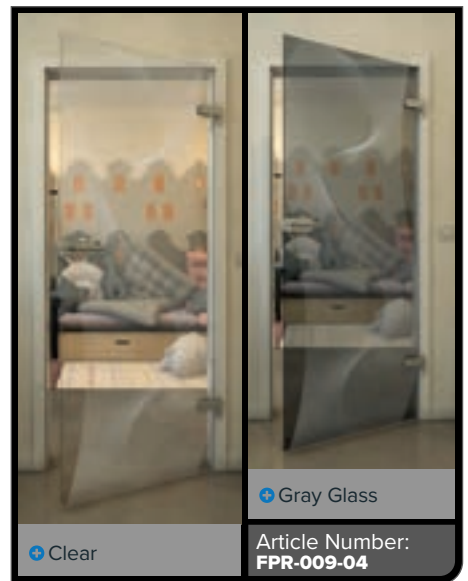

Black

Gradient

White

Gold