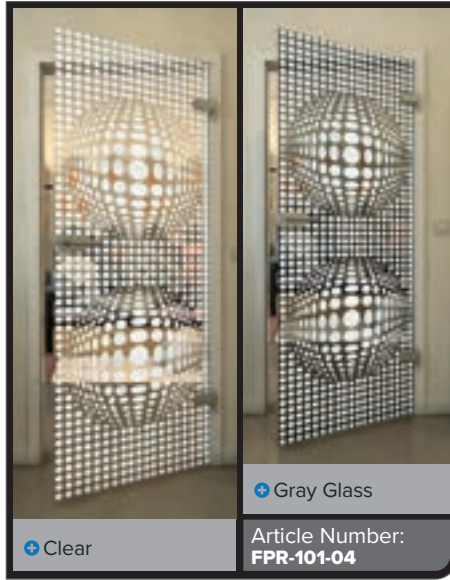

Black

Gradient

White

Gold