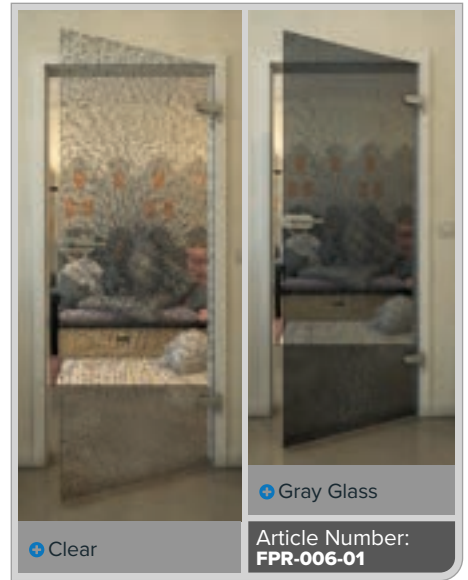

Black

Gradient

White

Gold