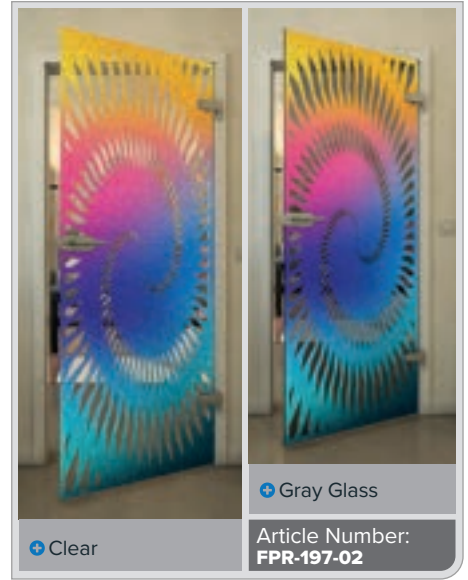

Gold

Black

Gradient

White

Gold

+ Clear

+ Gray Glass

Article Number: **FPR-204-02**

Black

Gradient

White

Gold