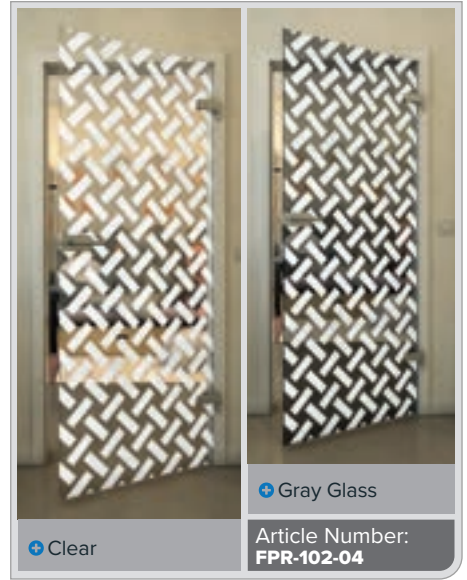

Black

Gradient

White

Gold