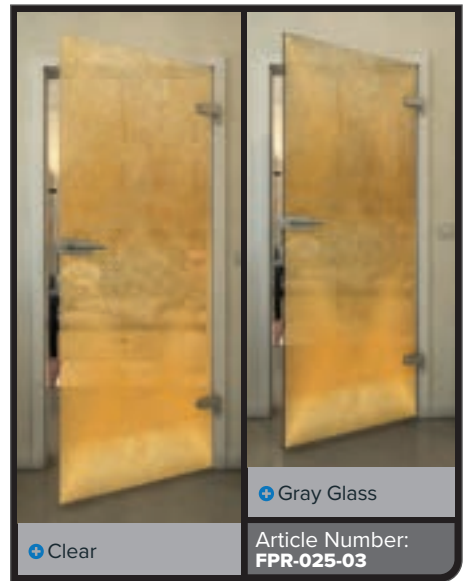

Gold

Black

Gradient

White

Gold

+ Clear

+ Gray Glass

Article Number: **FPR-029-03**