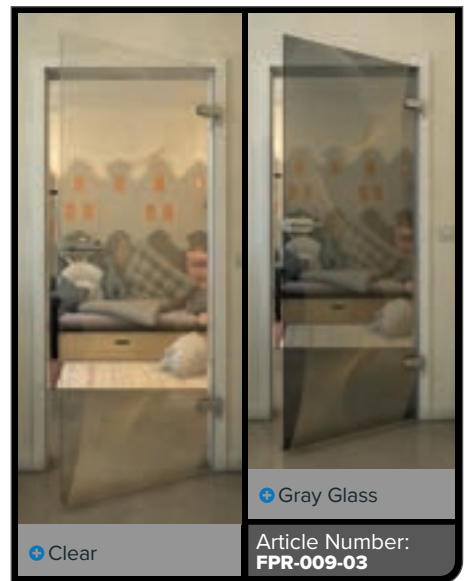

Black

Gradient

White

Gold