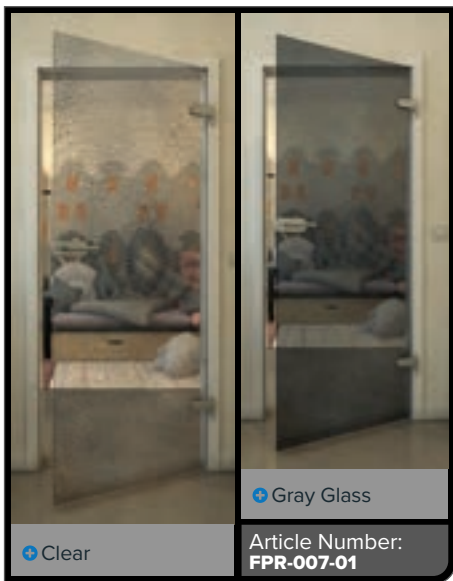

Black

Gradient

White

Gold