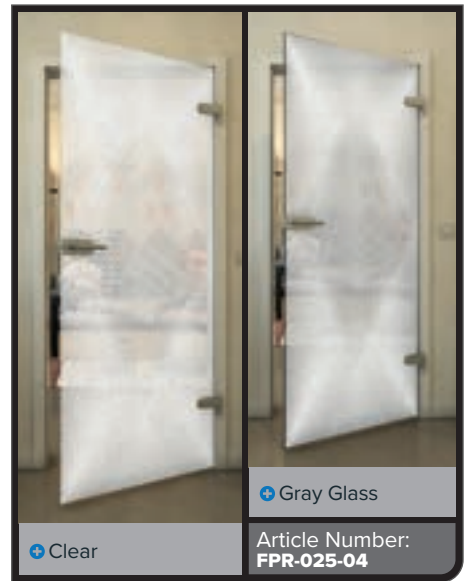

Gold

Black

Gradient

White

Gold

+ Clear

+ Gray Glass

Article Number: **FPR-029-04**