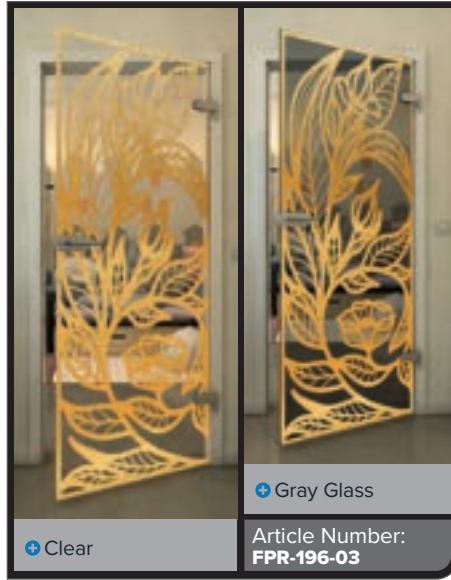

Gold

Black

Gradient

White

Gold

+ Clear

+ Gray Glass

Article Number: **FPR-204-03**