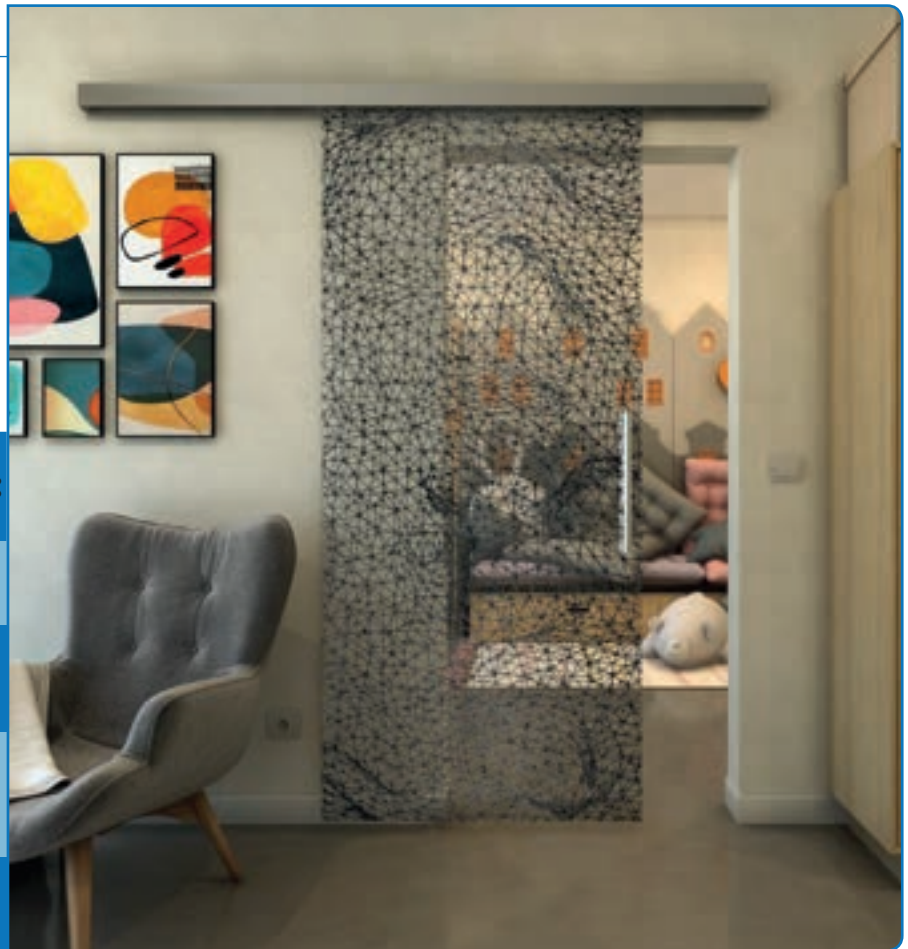

## Advantages **SLIM-Line:**

- + **Height of the cover plate:**  
58 mm
- + **Softclose:**  
Double-sided
- + **Surface:**  
Anodized stainless steel
- + **Special features:**  
Very low height