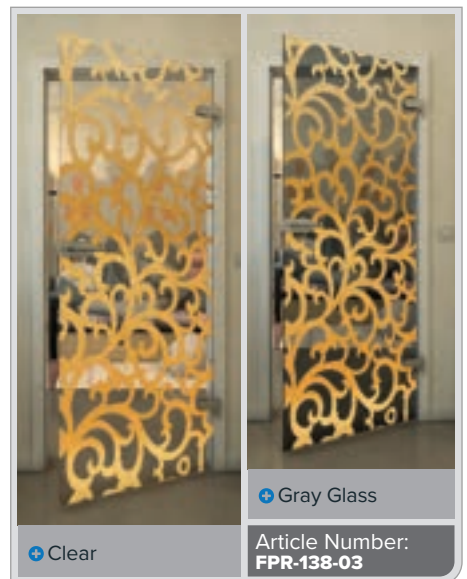

Gold

Black

Gradient

White

Gold

+ Clear

+ Gray Glass

Article Number: **FPR-139-03**