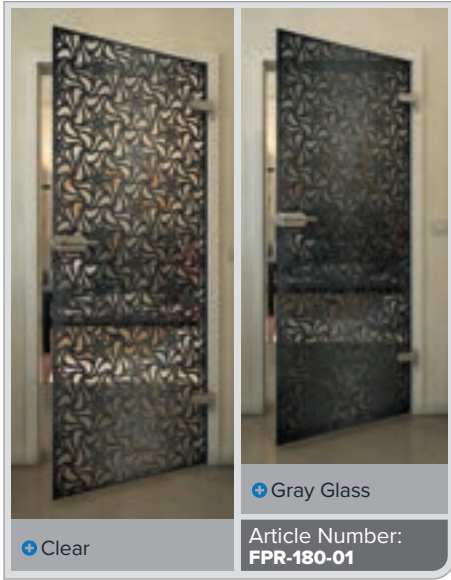

White

Gold

+ Clear

+ Gray Glass

Article Number: **FPR-179-01**

Black

Gradient

White

Gold

Black

Gradient

White

Gold

+ Clear

+ Gray Glass

Article Number: **FPR-189-01**