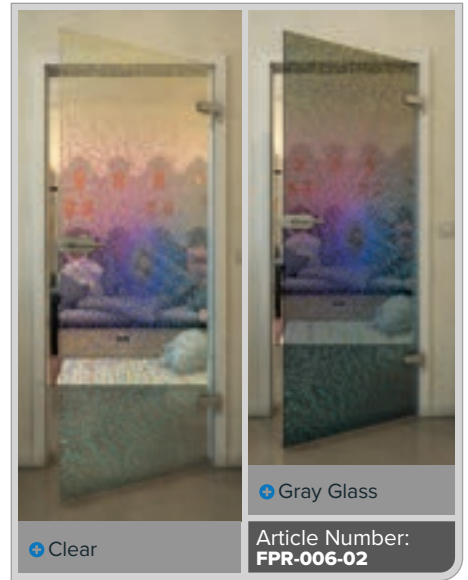

Black

Gradient

White

Gold