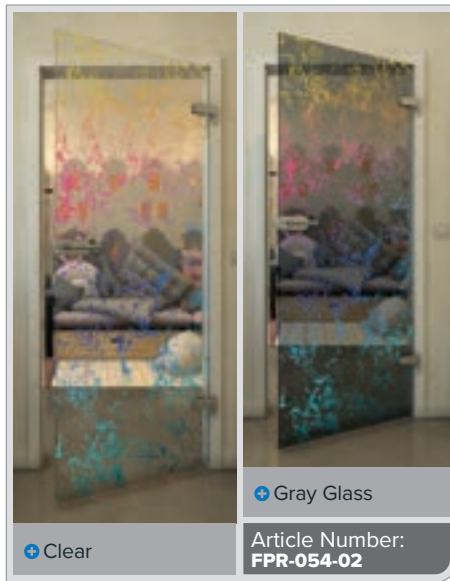

Gold

Black

Gradient

White

Gold

+ Clear

+ Gray Glass

Article Number: **FPR-059-02**