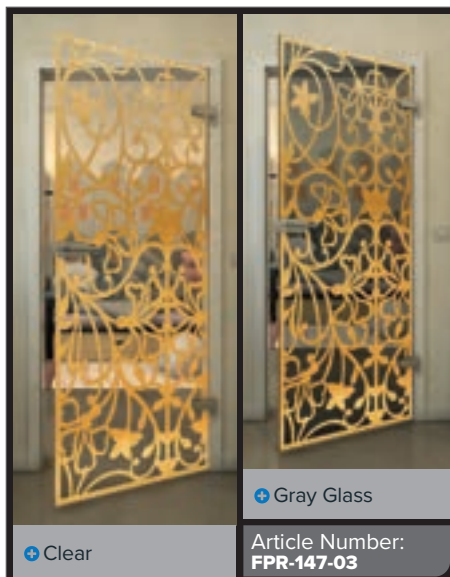

Gold

Black

Gradient

White

Gold

+ Clear

+ Gray Glass

Article Number: **FPR-139-03**

Black

Gradient

White

Gold

Black

Gradient

White

Gold