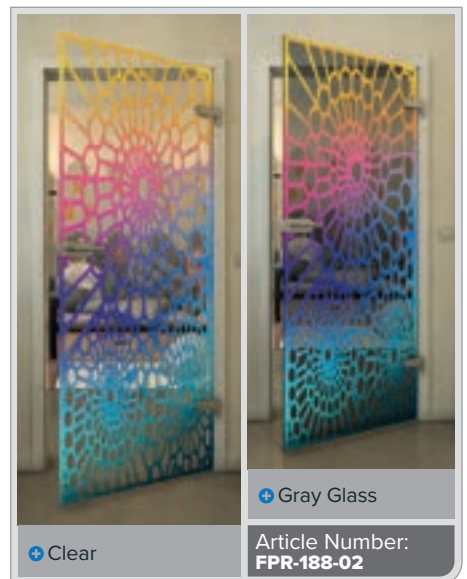

Gold

Black

Gradient

White

Gold

Black

Gradient

White

Gold

Black

Gradient

White

Gold

+ Clear

+ Gray Glass

Article Number: **FPR-204-02**