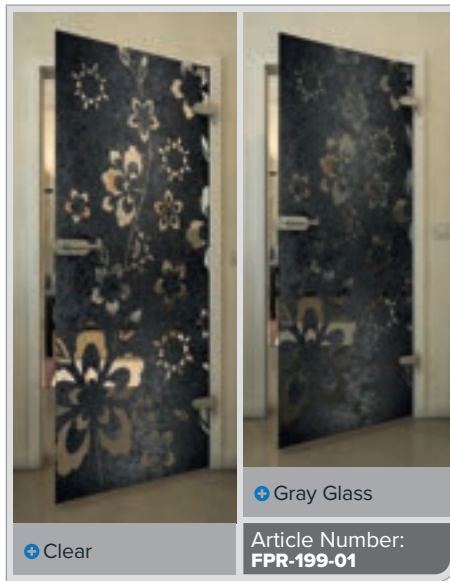

Gradient

White

Gold

Black

Gradient

White

Gold

+ Clear

+ Gray Glass

Article Number: **FPR-204-01**

Black

Gradient

White

Gold