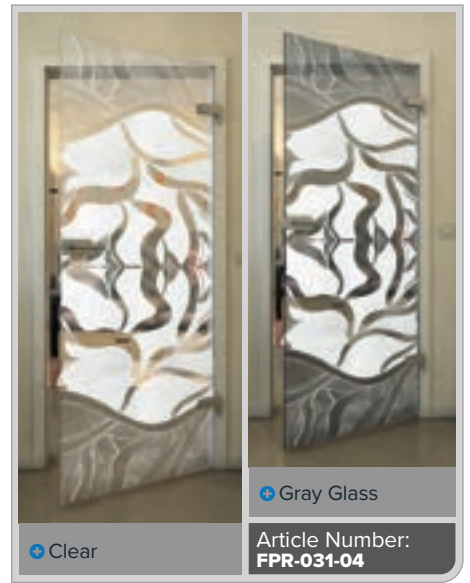

+ Clear

+ Gray Glass

Article Number: **FPR-031-04**