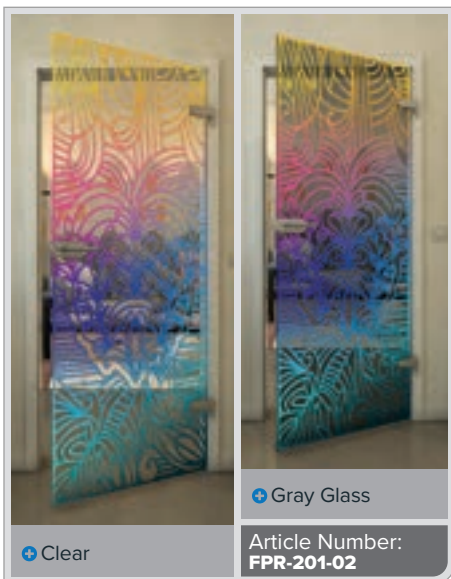

Gold

Black

Gradient

White

Gold

+ Clear

+ Gray Glass

Article Number: **FPR-204-02**

Black

Gradient

White

Gold