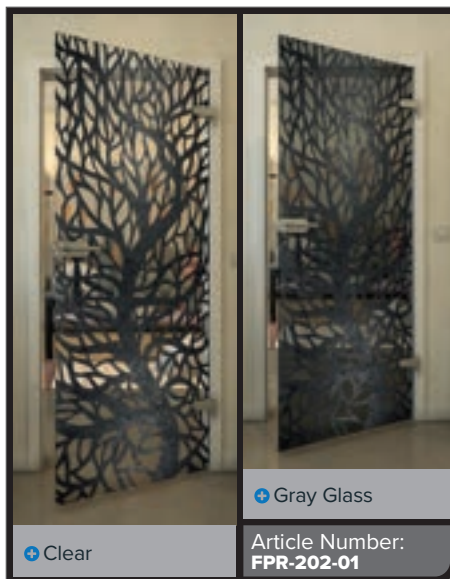

Gradient

White

Gold

Black

Gradient

White

Gold

+ Clear

+ Gray Glass

Article Number: **FPR-204-01**

Black

Gradient

White

Gold