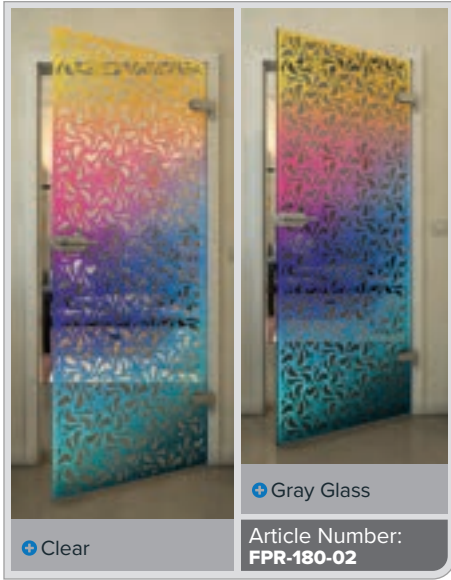

White

Gold

+ Clear

+ Gray Glass

Article Number: **FPR-179-02**

Black

Gradient

White

Gold

Black

Gradient

White

Gold

Black

Gradient

White

Gold

Black

Gradient

White

Gold

+ Clear

+ Gray Glass

Article Number: **FPR-204-02**