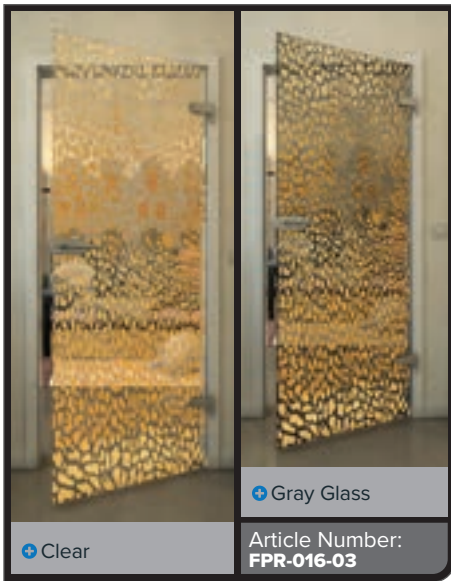

## Golden elegance for your home

Add a touch of luxury to your spaces with our full glass doors in the "Gold" decor. The modern digital print designs of this series combine stylish aesthetics with timeless sophistication. The fine gold accents create a warm, elegant atmosphere and make your door a unique focal point. Perfect for anyone looking for modern design with a touch of glamour.

## Have we made you curious?

Let our professional team advise you.

Black

Gradient

White

Gold

Black

Gradient

White

Gold

+ Clear

+ Gray Glass

Article Number: **FPR-019**

Black

Gradient

White