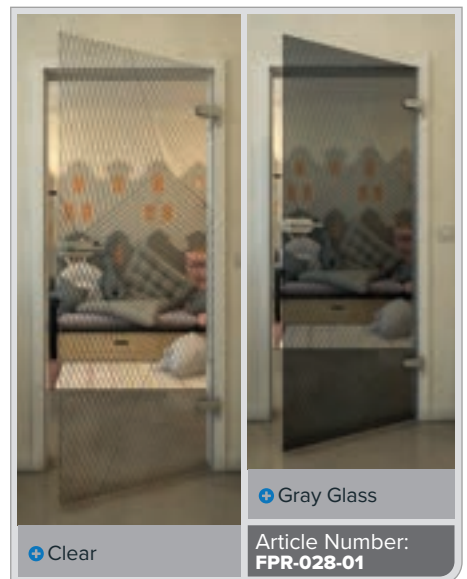

Black

Gradient

White

Gold