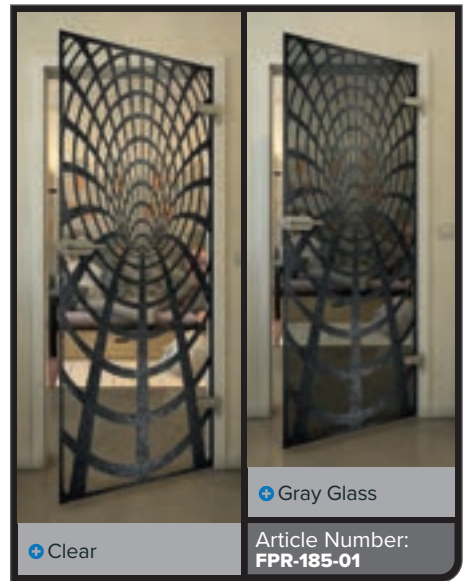

Gold

Black

Gradient

White

Gold

+ Clear

+ Gray Glass

Article Number: **FPR-189-01**