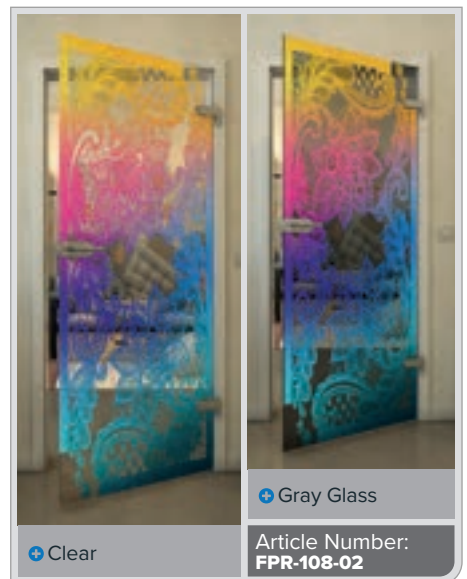

Gold

Black

Gradient

White

Gold

+ Clear

+ Gray Glass

Article Number: **FPR-109-02**