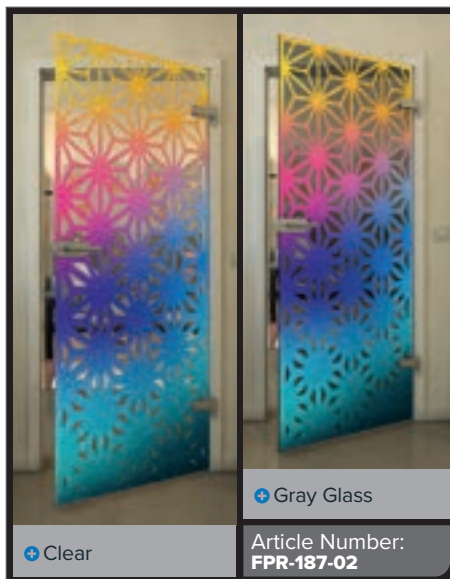

Gold

Black

Gradient

White

Gold

Black

Gradient

White

Gold

Black

Gradient

White

Gold

+ Clear

+ Gray Glass

Article Number: **FPR-204-02**