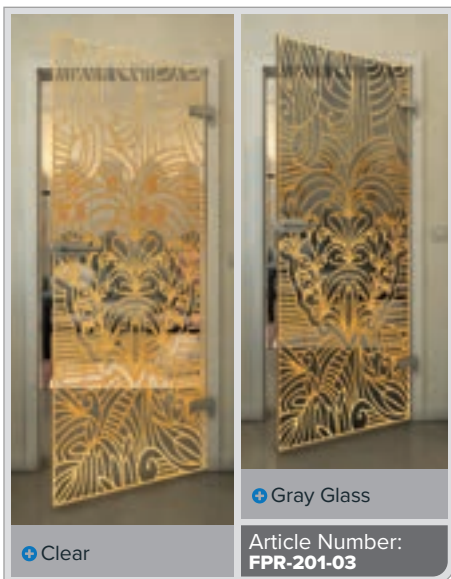

Gold

Black

Gradient

White

Gold

+ Clear

+ Gray Glass

Article Number: **FPR-204-03**