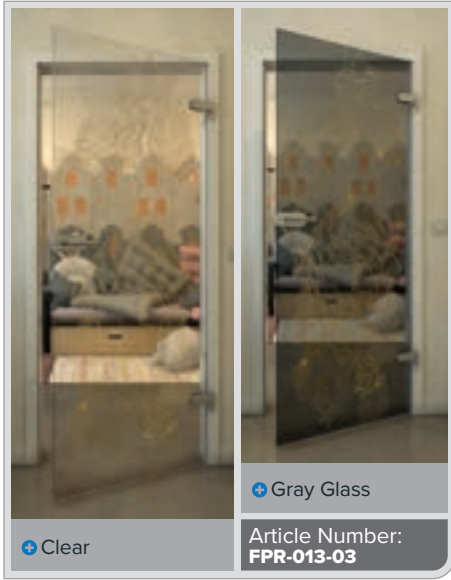

Black

Gradient

White

Gold