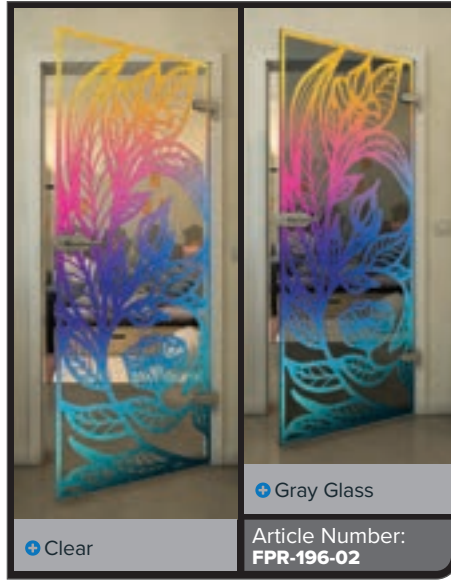

Gold

Black

Gradient

White

Gold

+ Clear

+ Gray Glass

Article Number: **FPR-204-02**

Black

Gradient

White

Gold