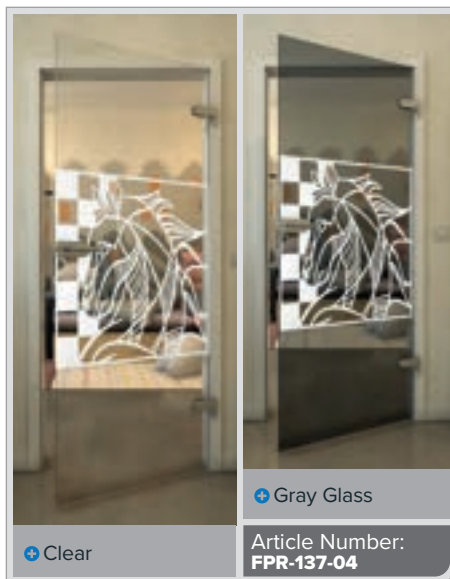

Gold

Black

Gradient

White

Gold

+ Clear

+ Gray Glass

Article Number: **FPR-139-04**