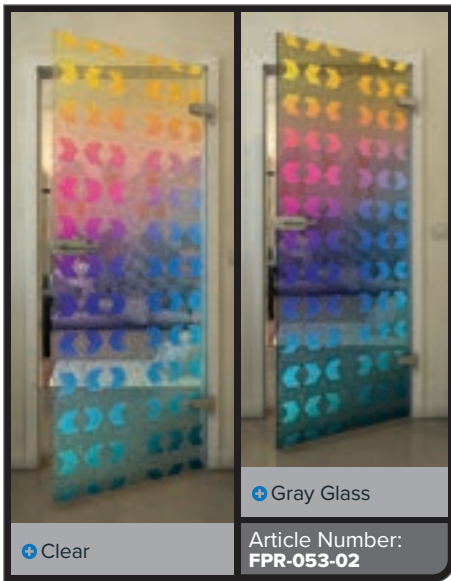

Gold

Black

Gradient

White

Gold

+ Clear

+ Gray Glass

Article Number: **FPR-059-02**