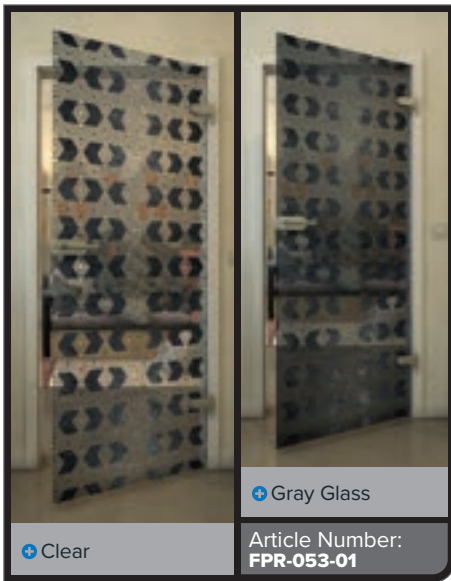

Gold

Black

Gradient

White

Gold

+ Clear

+ Gray Glass

Article Number: **FPR-059-01**