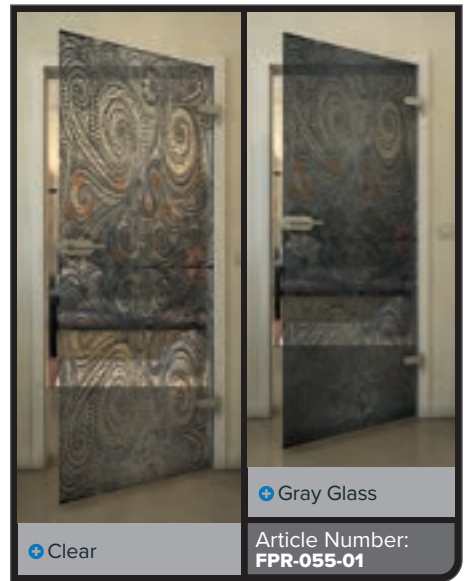

Gold

Black

Gradient

White

Gold

+ Clear

+ Gray Glass

Article Number: **FPR-059-01**