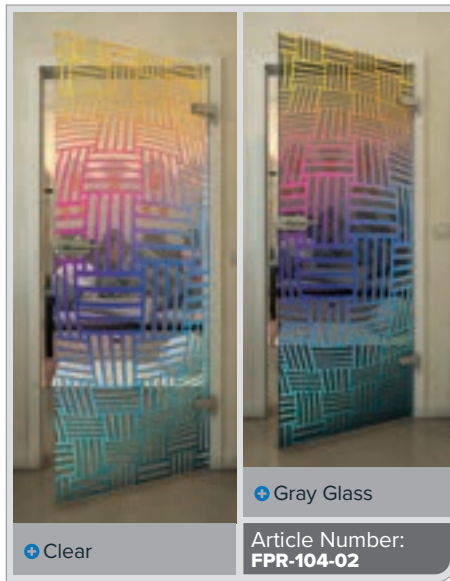

Gold

Black

Gradient

White

Gold

+ Clear

+ Gray Glass

Article Number: **FPR-109-02**