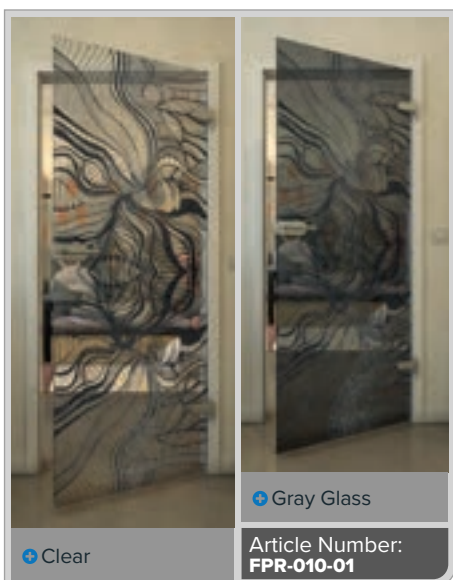

Black

Gradient

White

Gold