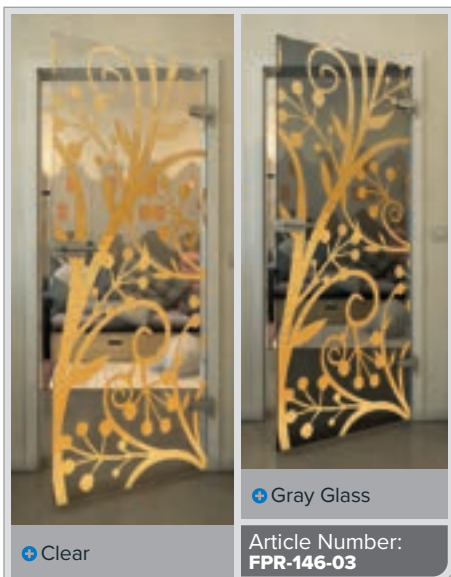

Gold

Black

Gradient

White

Gold

+ Clear

+ Gray Glass

Article Number: **FPR-139-03**

Black

Gradient

White

Gold

Black

Gradient

White

Gold