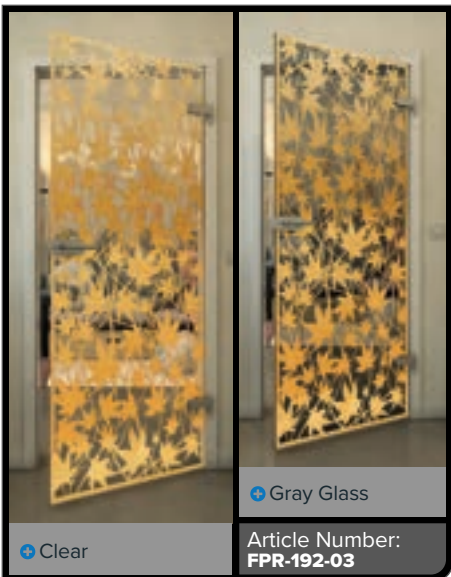

+ Clear

+ Gray Glass

Article Number: **FPR-192-03**