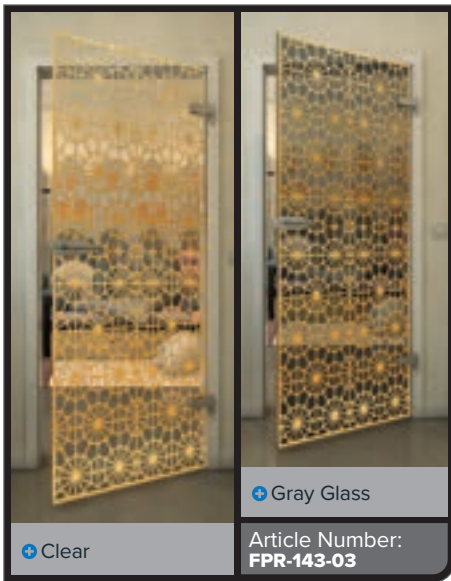

Gold

Black

Gradient

White

Gold

+ Clear

+ Gray Glass

Article Number: **FPR-139-03**

Black

Gradient

White

Gold

Black

Gradient

White

Gold