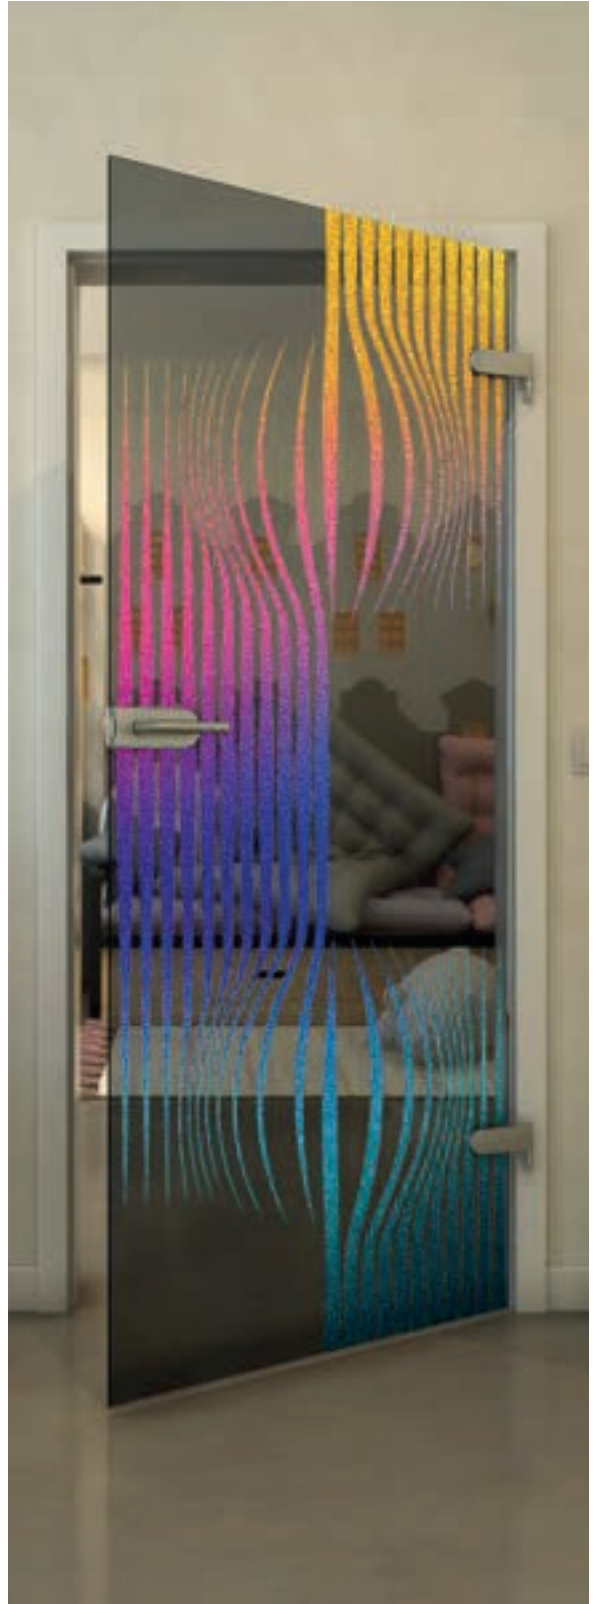

Gold

Black

Gradient

White

Gold

+ Clear

+ Gray Glass

Article Number: **FPR-059-02**