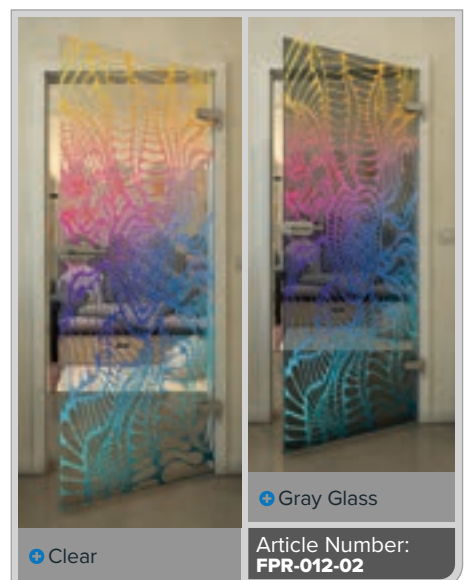

Black

Gradient

White

Gold