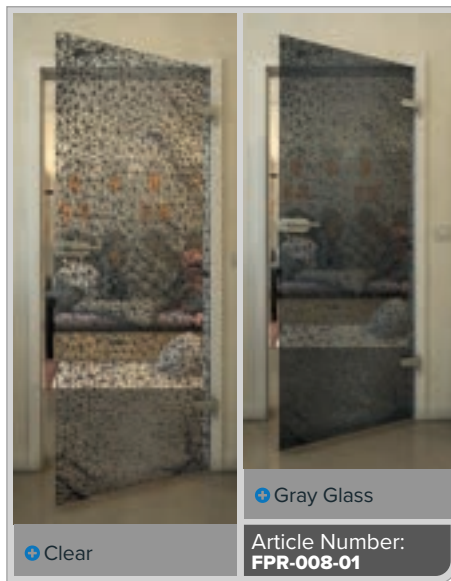

Black

Gradient

White

Gold