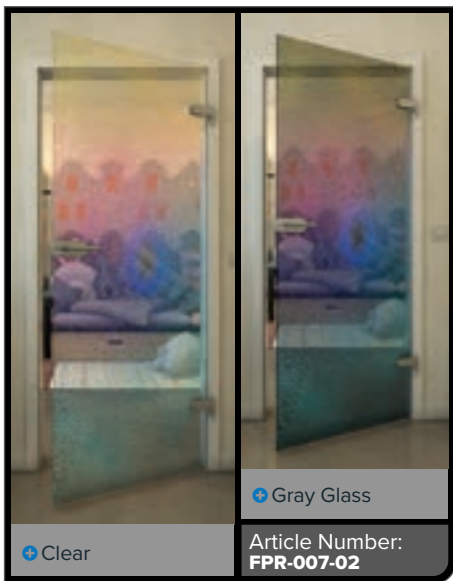

Black

Gradient

White

Gold