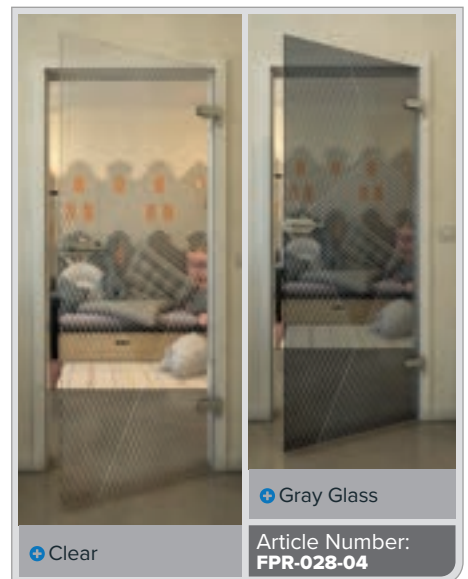

Gold

Black

Gradient

White

Gold

+ Clear

+ Gray Glass

Article Number: **FPR-029-04**