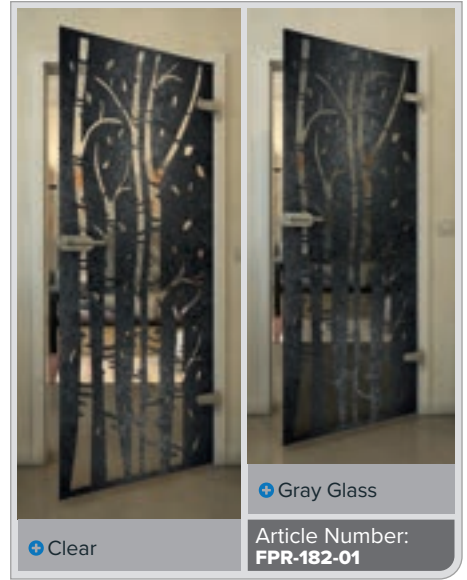

Black

Gradient

White

Gold