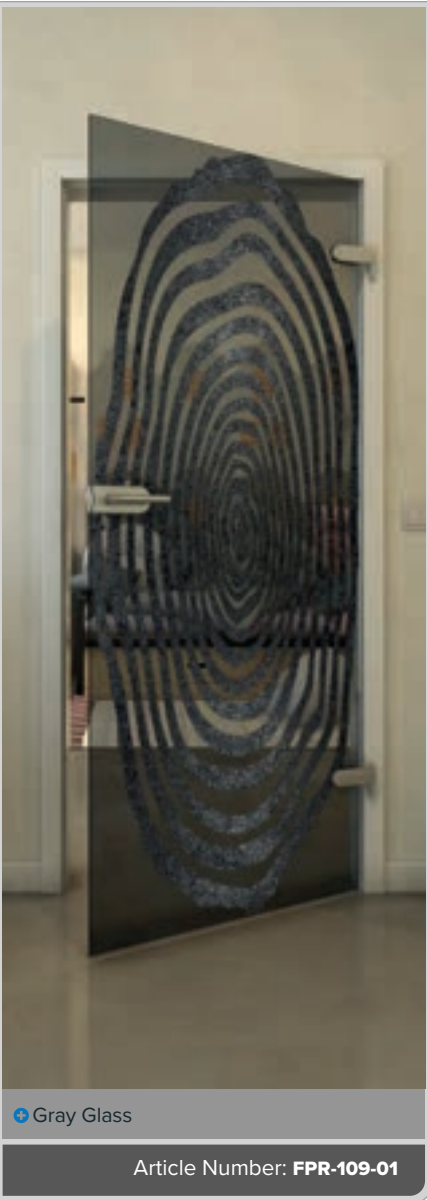

Gold

Black

Gradient

White

Gold

+ Clear

+ Gray Glass

Article Number: **FPR-109-01**

+ Clear

+ Gray Glass

Article Number: **FPR-110-01**

+ Clear

+ Gray Glass

Article Number: **FPR-111-01**

+ Clear

+ Gray Glass