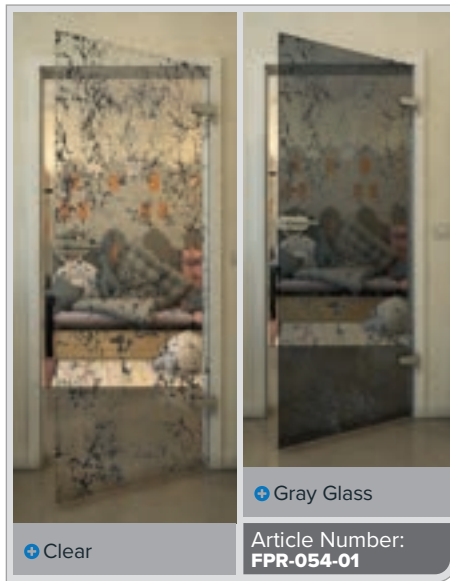

Gold

Black

Gradient

White

Gold

+ Clear

+ Gray Glass

Article Number: **FPR-059-01**