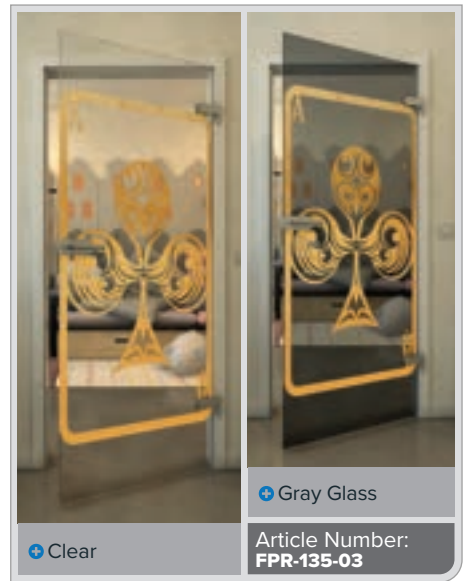

Gold

Black

Gradient

White

Gold

+ Clear

+ Gray Glass

Article Number: **FPR-139-03**