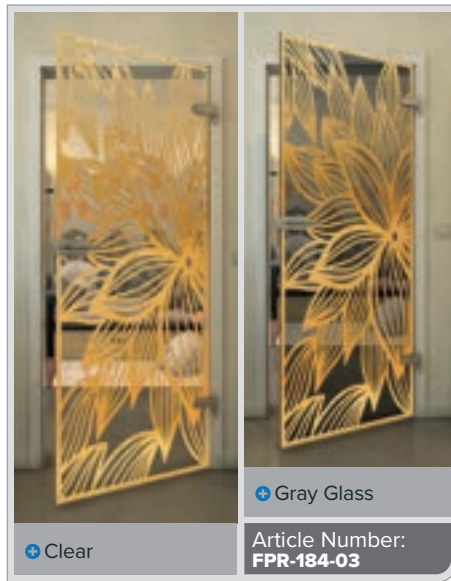

Black

Gradient

White

Gold