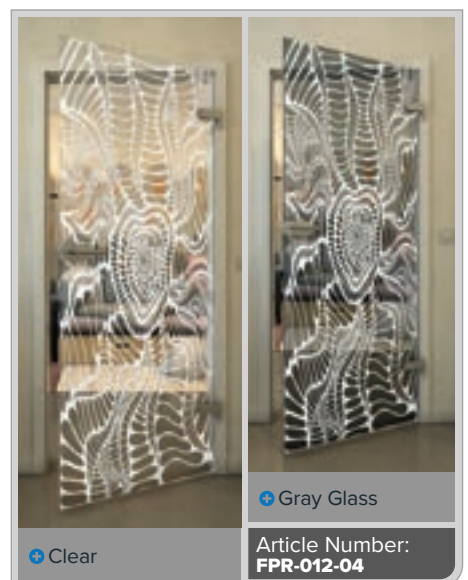

Black

Gradient

White

Gold