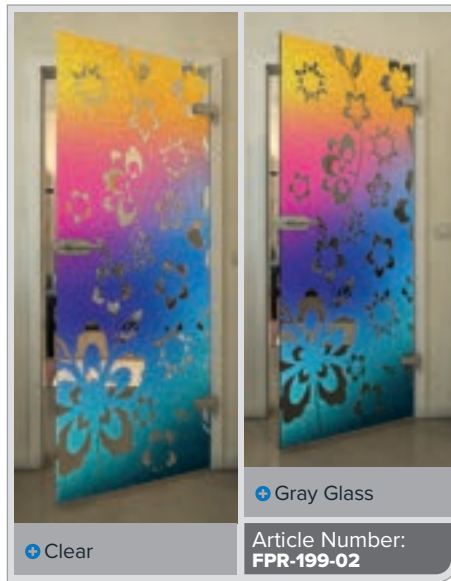

Gold

Black

Gradient

White

Gold

+ Clear

+ Gray Glass

Article Number: **FPR-204-02**

Black

Gradient

White

Gold