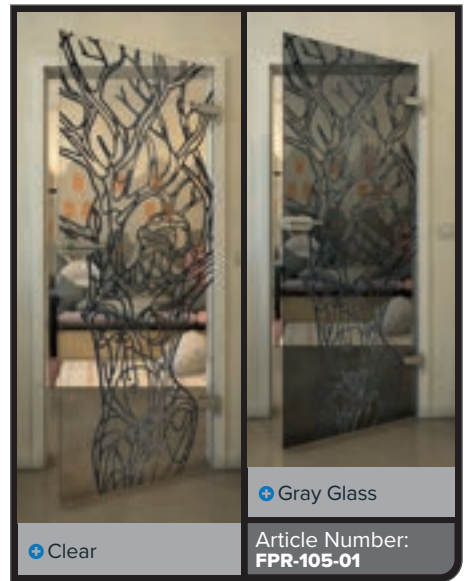

Gold

Black

Gradient

White

Gold

+ Clear

+ Gray Glass

Article Number: **FPR-109-01**