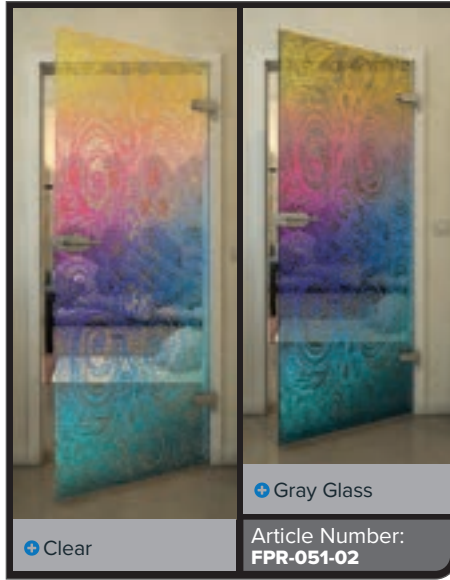

Gold

Black

Gradient

White

Gold

+ Clear

+ Gray Glass

Article Number: **FPR-059-02**