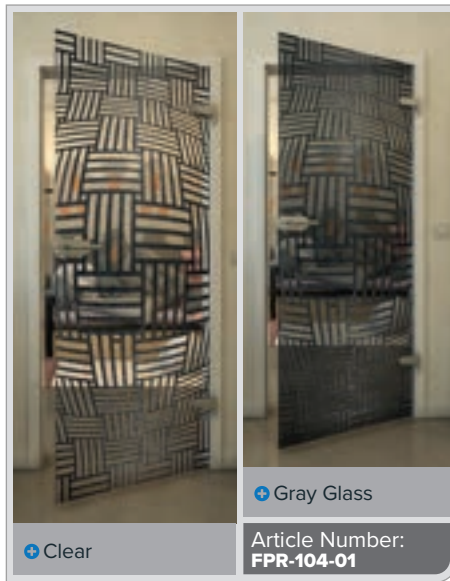

Gold

Black

Gradient

White

Gold

+ Clear

+ Gray Glass

Article Number: **FPR-109-01**