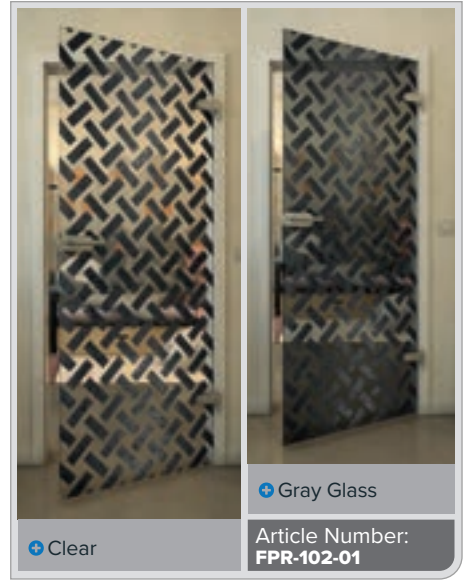

Black

Gradient

White

Gold