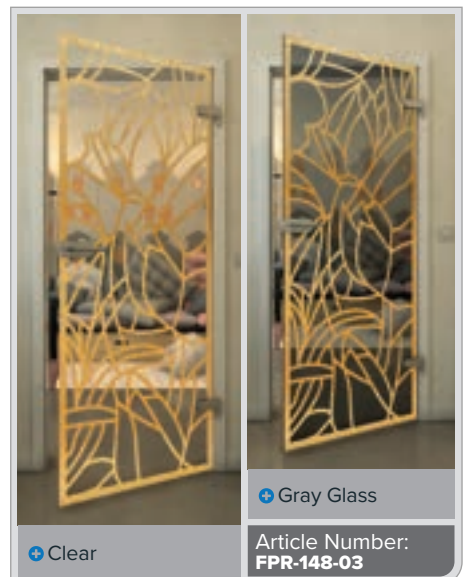

Gold

Black

Gradient

White

Gold

+ Clear

+ Gray Glass

Article Number: **FPR-139-03**

Black

Gradient

White

Gold

Black

Gradient

White

Gold