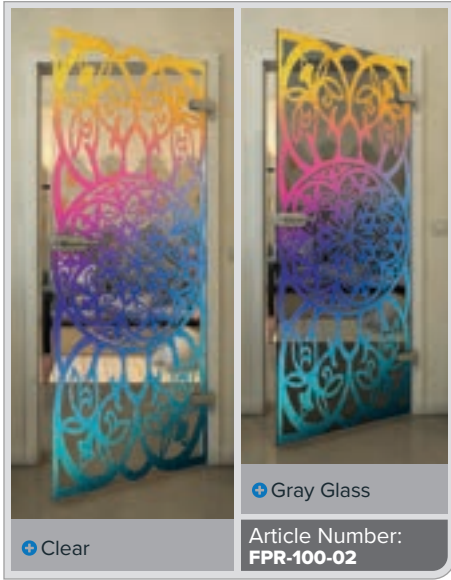

Gold

Black

Gradient

White

Gold

+ Clear

+ Gray Glass

Article Number: **FPR-109-02**