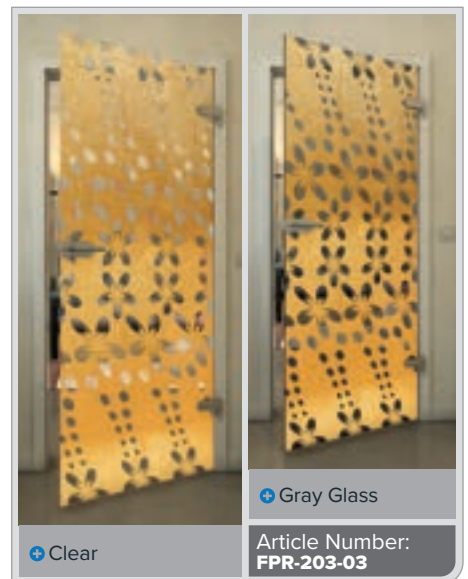

Gold

Black

Gradient

White

Gold

+ Clear

+ Gray Glass

Article Number: **FPR-204-03**