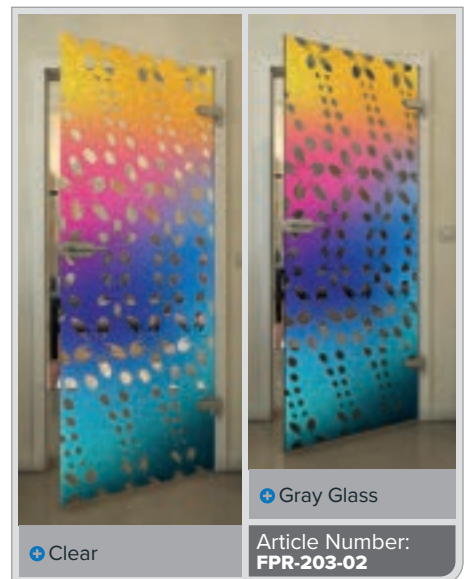

Gold

Black

Gradient

White

Gold

+ Clear

+ Gray Glass

Article Number: **FPR-204-02**

Black

Gradient

White

Gold