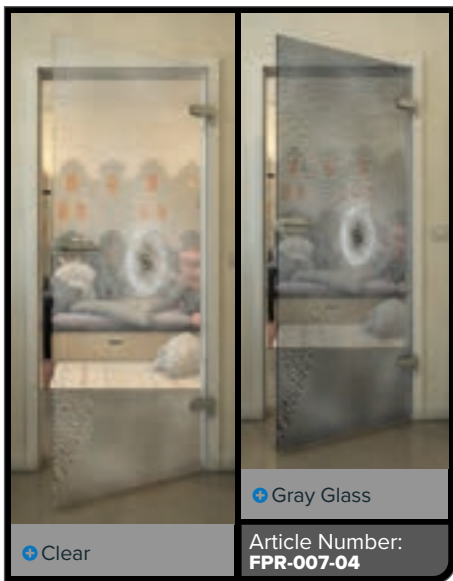

Black

Gradient

White

Gold