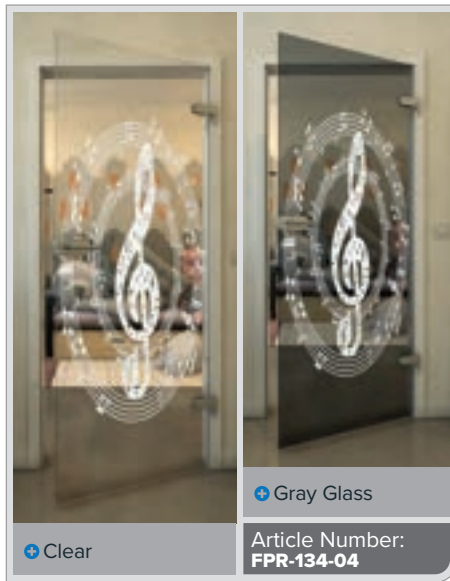

Gold

Black

Gradient

White

Gold

+ Clear

+ Gray Glass

Article Number: **FPR-139-04**