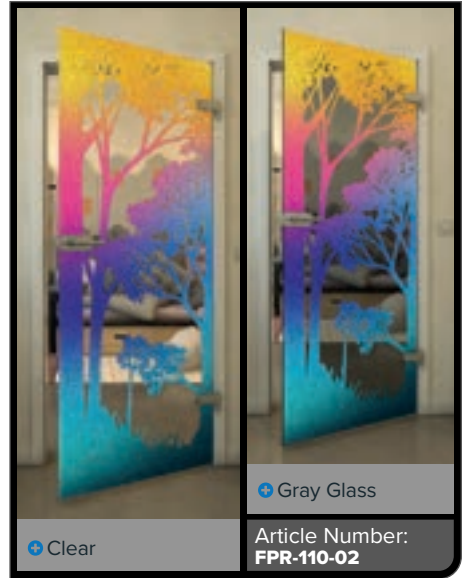

Gold

Black

Gradient

White

Gold

+ Clear

+ Gray Glass

Article Number: **FPR-109-02**