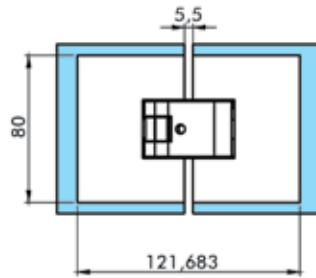

HY1-090 GLASS TO GLASS SPRING, ADJUSTABLE
Both side 90° opening, 6-8-10 mm glass (Zinc)