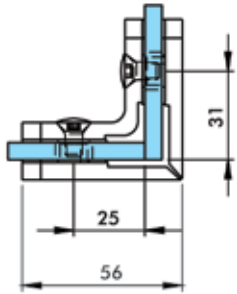

HY1-015 WALL TO GLASS FIX, 90°
6-8-10 mm glass (Zinc)

HY1-016 GLASS TO GLASS FIX, 90°
6-8-10 mm glass (Zinc)

HY1-017 GLASS TO GLASS RIGHT, 180° inside opening
HY1-018 GLASS TO GLASS LEFT, 180° inside opening
Elevator, 6-8 mm glass (Zinc)