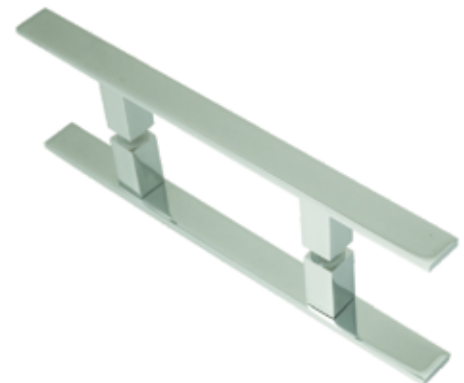

HY2-301 DOOR HANDLE LO:140 mm
Hole diameter 10 mm, 6-8-10 mm glass (Zinc)

HY2-302 DOOR HANDLE LO:160 mm
Hole diameter 10 mm, 6-8-10 mm glass (Zinc)

HY2-303 DOOR HANDLE LO:170 mm
Hole diameter 10 mm, 6-8-10 mm glass (Brass)

HY2-304 DOOR HANDLE LO:120, 160, 210 mm
Hole diameter 10 mm, 6-8-10 mm glass (Zinc)

HY2-309 DOOR HANDLE LO:160 mm
Hole diameter 10 mm, 6-8-10 mm glass (Zinc)

HY2-310 DOOR HANDLE , MINA HANDLE MUTUAL
LO:160 mm Hole diameter 10 mm, 6-8-10 mm glass (Zinc)

HY2-311 DOOR HANDLE, MINA HANDLE
LO: 160 mm Hole diameter 10 mm, 6-8-10 mm glass (Zinc)
HY2-311-R1 DOOR HANDLE, MINA HANDLE
LO: 160 mm Hole diameter 10 mm, 6-8-10 mm glass (Aluminium Profile)

HY2-312 DOOR HANDLE LO:120 L:200 mm
Hole diameter 10 mm, 6-8-10 mm glass (Brass)