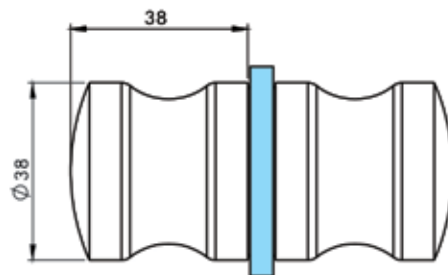

HY1-091 WALL TO GLASS SPRING, ADJUSTABLE
Both side 90° opening, 6-8-10 mm glass (Zinc)

HY1-092 GLASS TO GLASS SIDE PANEL SPRING & ADJUSTABLE
Both side 90° opening, 6-8-10 mm glass (Zinc)

HY2-001 DOOR HANDLE SQUARE
Hole diameter 10 mm, 6-8-10 mm gross (Brass)

HY2-002 DOOR HANDLE ROUND
Hole diameter 10 mm, 6-8-10 mm glass (Brass)

HY2-003 DOOR HANDLE CRYSTAL
Hole diameter 10 mm, 6-8-10 mm glass (Glass)

HY2-004 DOOR HANDLE FIFA
Delik çapı 10 mm, 6-8-10 mm cam (Zinc)

Hinges Scharniere

HY2-010 DOOR HANDLE OVAL
Hole diameter 10 mm, 6-8-10 mm glass (Brass)

HY2-011 DOOR HANDLE STRAIGHT
Hole diameter 10 mm, 6-8-10 mm glass (Brass)

HY2-012 DOOR HANDLE
Hole diameter 10 mm, 6-8-10 mm glass (Brass)