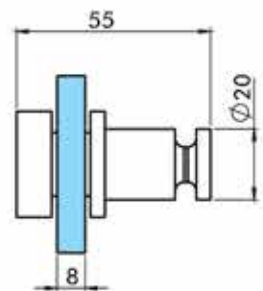

HY2-521 DOOR HANDLE LO:200 LO:480 mm
 Hole diameter 10 mm, 6-8-10 mm glass (Brass)

HY5-001 DOUBLE PASS
6-8 mm glass (Brass)

HY5-002 DOUBLE GLASS CONNECTION PASS
6-8-10 mm glass (Brass)

HY5-003 SINGLE GLASS CONNECTION
Hole diameter 10 mm 6-8-10 mm glass (Brass)