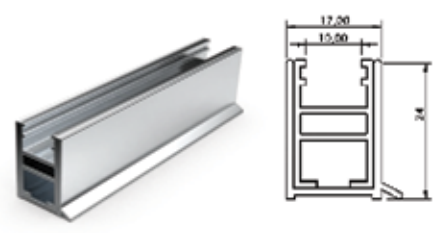

HY9-205 Eloksal Coating
HY9-205-F1 Chrome Coat