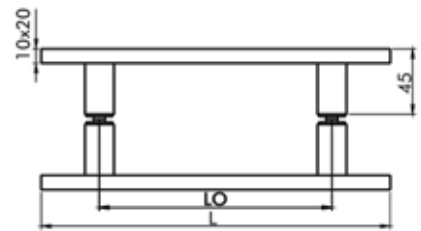

HY2-516 DOOR HANDLE LO:160 L:240 mm
HY2-517 DOOR HANDLE LO:300 L:380 mm
HY2-518 DOOR HANDLE LO:400 L:500 mm
Hole diameter 10 mm, 6-8-10 mm glass (Brass)

HY2-519 DOOR HANDLE L:300 mm
Hole diameter 10 mm, 6-8-10 mm glass (Zinc)