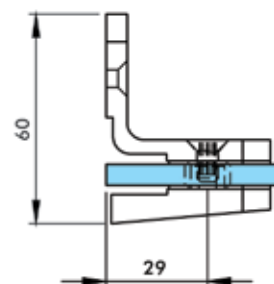

HY1-015 WALL TO GLASS FIX, 90°
6-8-10 mm glass (Zinc)

HY1-016 GLASS TO GLASS FIX, 90°
6-8-10 mm glass (Zinc)

HY1-017 GLASS TO GLASS RIGHT, 180° inside opening
HY1-018 GLASS TO GLASS LEFT, 180° inside opening
Elevator, 6-8 mm glass (Zinc)