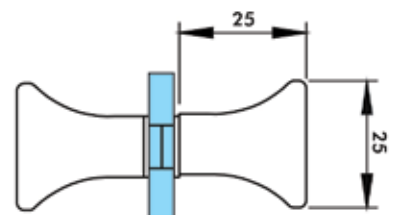

HY2-022 DOOR HANDLE L0:160 L:300 mm
HY2-023 DOOR HANDLE L0:30 L:50 mm
Hole diameter 9 mm, 6-8-10 mm glass (Brass)
(L0:X L:X mm) Made in all sizes