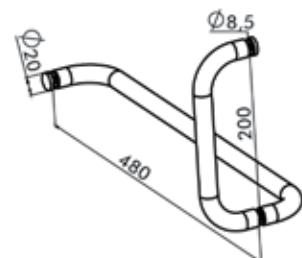

HY2-519 DOOR HANDLE L:300 mm
Hole diameter 10 mm, 6-8-10 mm glass (Zinc)

HY2-521 DOOR HANDLE LO:200 LO:480 mm
Hole diameter 10 mm, 6-8-10 mm glass (Brass)