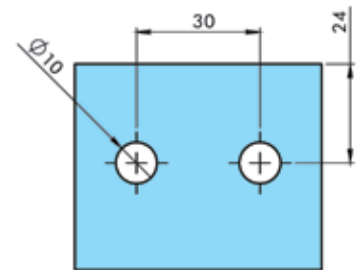

HY1-015 WALL TO GLASS FIX, 90°
6-8-10 mm glass (Zinc)

HY1-016 GLASS TO GLASS FIX, 90°
6-8-10 mm glass (Zinc)

HY1-017 GLASS TO GLASS RIGHT, 180° inside opening
HY1-018 GLASS TO GLASS LEFT, 180° inside opening
Elevator, 6-8 mm glass (Zinc)