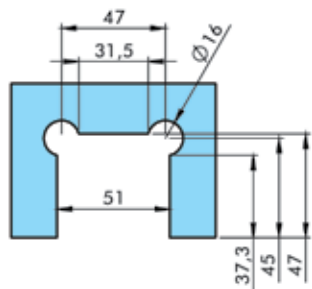

HY1-088 GLASS TO GLASS T HINGE, SPRING
Both side 90° opening, 6-8-10 mm glass (Zinc)

HY1-089 GLASS TO GLASS SPRING, SIDE PANEL
Both side 90° opening, 6-8-10 mm glass (Zinc)

HY1-090 GLASS TO GLASS SPRING, ADJUSTABLE
Both side 90° opening, 6-8-10 mm glass (Zinc)

HY1-091 WALL TO GLASS SPRING, ADJUSTABLE
Both side 90° opening, 6-8-10 mm glass (Zinc)

HY1-092 GLASS TO GLASS SIDE PANEL SPRING & ADJUSTABLE
Both side 90° opening, 6-8-10 mm glass (Zinc)

HY2-001 DOOR HANDLE SQUARE
Hole diameter 10 mm, 6-8-10 mm gross (Brass)