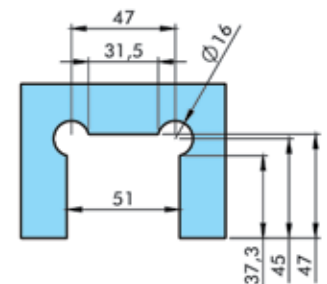

HY1-088 GLASS TO GLASS T HINGE, SPRING
Both side 90° opening, 6-8-10 mm glass (Zinc)

HY1-089 GLASS TO GLASS SPRING, SIDE PANEL
Both side 90° opening, 6-8-10 mm glass (Zinc)