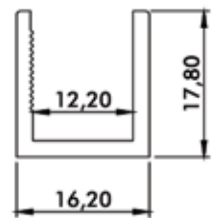

HY9-205 Eloksal Coating
HY9-205-F1 Chrome Coat