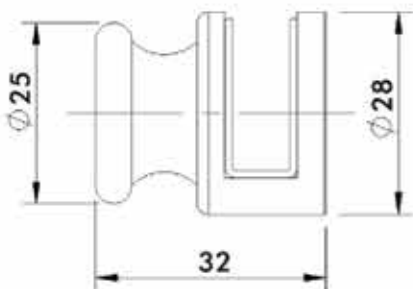

HY5-007 SINGLE GLASS CONNECTION
Hole diameter 10 mm 6-8-10 mm glass (Brass)

HY5-008 SINGLE GLASS CONNECTION PASS
6-8-10 mm glass (Brass)

HY5-009 SINGLE GLASS CONNECTION PASS
6-8-10 mm glass (Brass)

HY5-010 SINGLE GLASS JOGGLE CONNECTION
6-8-10 mm glass (Brass)