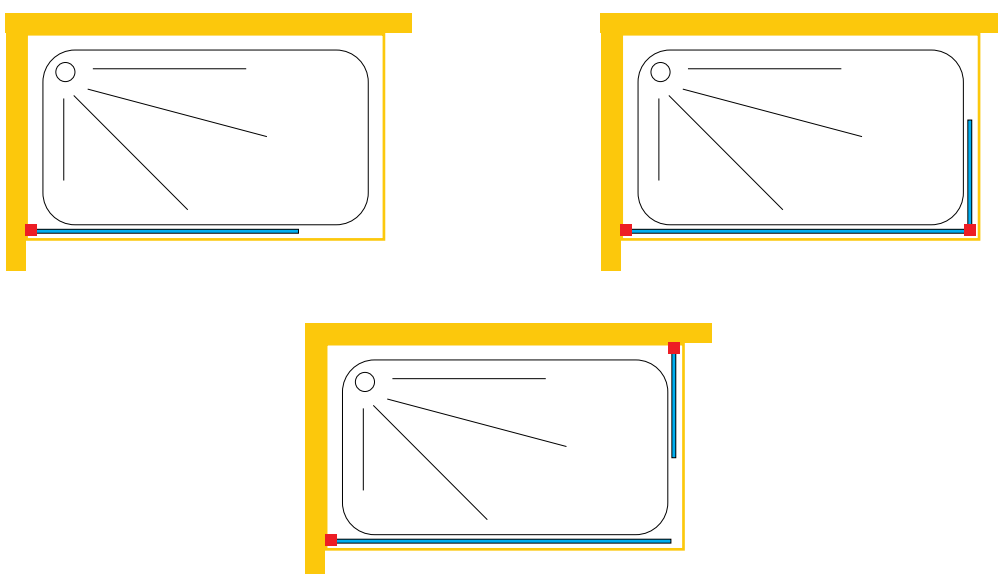

www.domovit.eu

8 mm gehärtetes Glas
8 mm tempered glass
Schwarzes Scharnier *Black hinge*