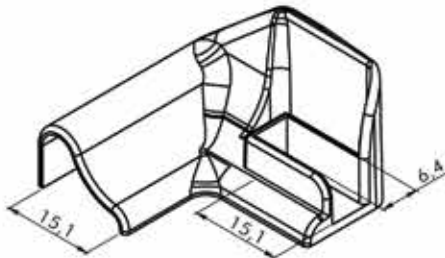

HY7-026 GLASS HOLDER, WATERPROOF 90° RIGHT 5-6 mm glass (Plastic)
HY7-027 GLASS HOLDER, WATERPROOF 90° LEFT 5-6 mm glass (Plastic)