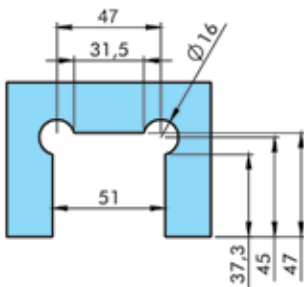

HY1-085 WALL TO GLASS SPRING
Both side 90° opening. 6-8-10 mm glass (Zinc)