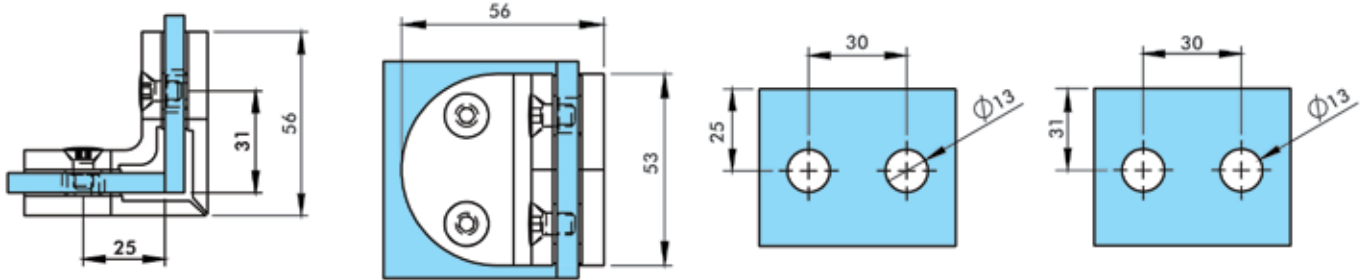

HY1-007 GLASS TO GLASS RIGHT, 180° out opening
HY1-008 GLASS TO GLASS LEFT, 180° out opening
 6-8 mm glass (Brass)

HY1-009 WALL TO GLASS RIGHT, 90° out opening
HY1-010 WALL TO GLASS LEFT, 90° out opening
 6-8 mm glass (Brass)