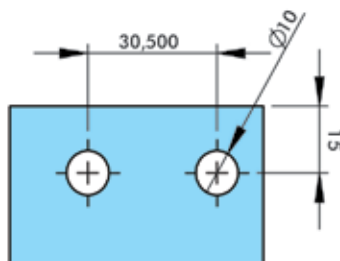

HY1-028 GLASS TO GLASS FIX, 180°
6-8-10 mm glass (Brass)