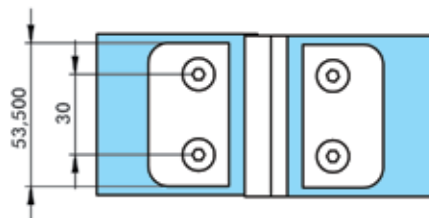

HY1-013 GLASS TO GLASS RIGHT, 180° out opening
HY1-014 GLASS TO GLASS LEFT, 180° out opening
Elevator, 6-8 mm glass (Zinc)