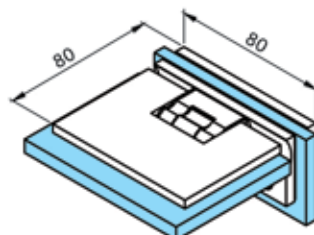

HY1-092 GLASS TO GLASS SIDE PANEL SPRING & ADJUSTABLE
Both side 90° opening, 6-8-10 mm glass (Zinc)