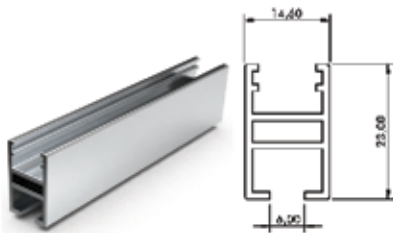

HY9-205 Eloksal Coating
HY9-205-F1 Chrome Coat