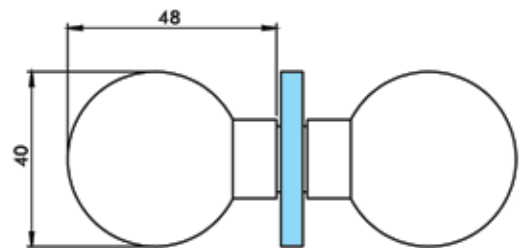

HY2-003 DOOR HANDLE CRYSTAL
Hole diameter 10 mm, 6-8-10 mm glass (Glass)