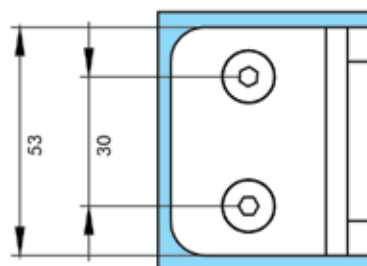

HY1-015 WALL TO GLASS FIX, 90°
6-8-10 mm glass (Zinc)

HY1-016 GLASS TO GLASS FIX, 90°
6-8-10 mm glass (Zinc)

HY1-017 GLASS TO GLASS RIGHT, 180° inside opening
HY1-018 GLASS TO GLASS LEFT, 180° inside opening
Elevator, 6-8 mm glass (Zinc)