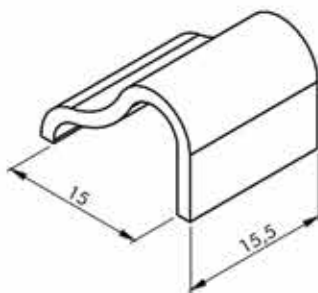

HY7-029 WATERPROOF END RIGHT (Plastic)
HY7-030 WATERPROOF END LEFT (Plastic)