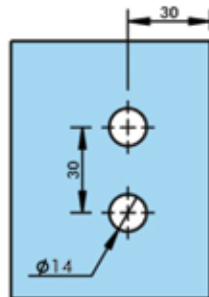

HY1-011 WALL TO GLASS RIGHT, 90° out opening
HY1-012 WALL TO GLASS LEFT, 90° out opening
Elevator, 6-8 mm glass (Zinc)