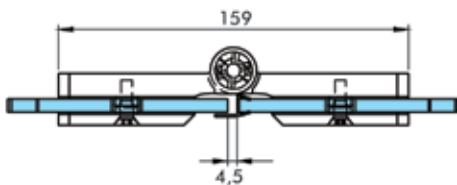

SOL / LEFT

HY1-051 WALL TO GLASS RIGHT, 90° out opening
HY1-052 WALL TO GLASS LEFT, 90° out opening
Elevator, 6-8 mm glass (Zinc)