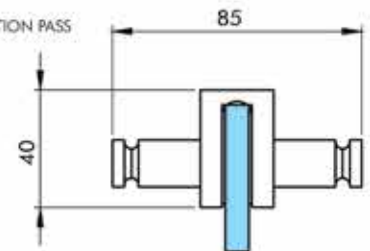

HY2-521 DOOR HANDLE LO:200 LO:480 mm
 Hole diameter 10 mm, 6-8-10 mm glass (Brass)

HY5-001 DOUBLE PASS
6-8 mm glass (Brass)

HY5-002 DOUBLE GLASS CONNECTION PASS
6-8-10 mm glass (Brass)

HY5-003 SINGLE GLASS CONNECTION
Hole diameter 10 mm 6-8-10 mm glass (Brass)