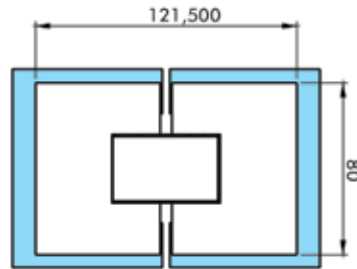

HY1-085 WALL TO GLASS SPRING
Both side 90° opening. 6-8-10 mm glass (Zinc)