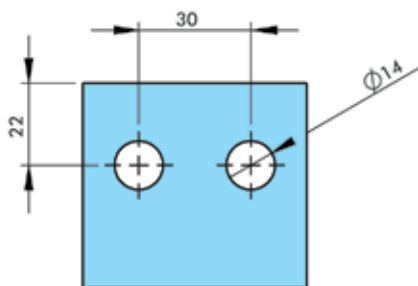

SOL / LEFT

HY1-011-K
HY1-012-K

HY1-011 WALL TO GLASS RIGHT, 90° out opening
HY1-012 WALL TO GLASS LEFT, 90° out opening
Elevator, 6-8 mm glass (Zinc)

HY1-013 GLASS TO GLASS RIGHT, 180° out opening
HY1-014 GLASS TO GLASS LEFT, 180° out opening
Elevator, 6-8 mm glass (Zinc)