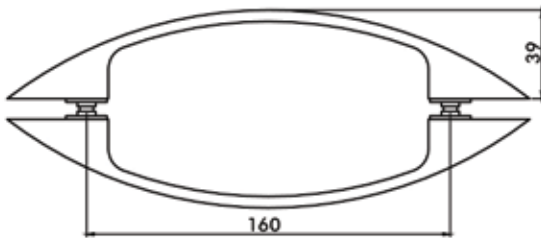

HY2-302 DOOR HANDLE LO:160 mm
Hole diameter 10 mm, 6-8-10 mm glass (Zinc)