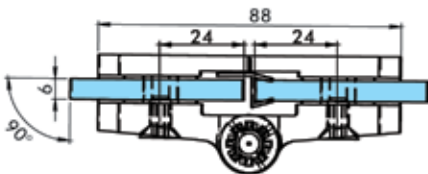

HY1-015 WALL TO GLASS FIX, 90°
6-8-10 mm glass (Zinc)

HY1-016 GLASS TO GLASS FIX, 90°
6-8-10 mm glass (Zinc)

HY1-017 GLASS TO GLASS RIGHT, 180° inside opening
HY1-018 GLASS TO GLASS LEFT, 180° inside opening
Elevator, 6-8 mm glass (Zinc)