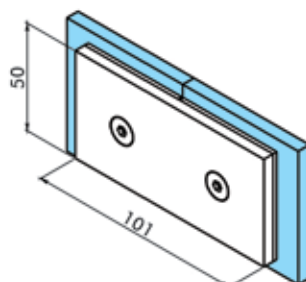

HY1-028 GLASS TO GLASS FIX, 180°
6-8-10 mm glass (Brass)