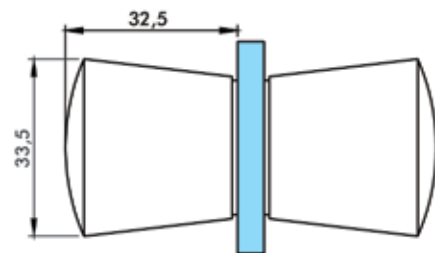

HY2-004 DOOR HANDLE FIFA
Delik çapı 10 mm, 6-8-10 mm cam (Zinc)