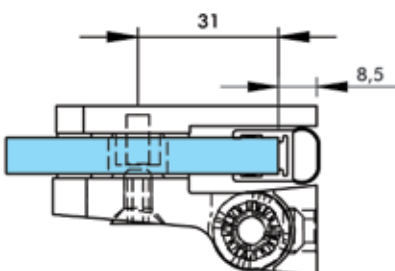

HY1-017 GLASS TO GLASS RIGHT, 180° inside opening
HY1-018 GLASS TO GLASS LEFT, 180° inside opening
Elevator, 6-8 mm glass (Zinc)

HY1-019 WALL TO GLASS RIGHT, 90° inside opening
HY1-020 WALL TO GLASS LEFT, 90° inside opening
Elevator, 6-8 mm glass (Zinc)