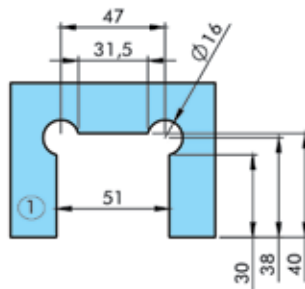

HY1-085 WALL TO GLASS SPRING
Both side 90° opening. 6-8-10 mm glass (Zinc)

HY1-086 WALL TO GLASS FIX, 90°
6-8-10 mm glass (Brass)

HY1-087 GLASS TO GLASS SPRING
135° hinge, both side 90° opening, 6-8-10 mm glass (Zinc)