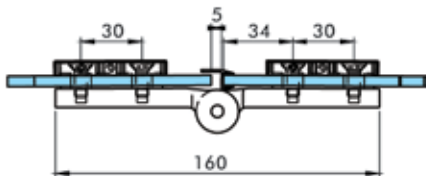

HY1-048 GLASS TO GLASS RIGHT-LEFT COMPATIBLE
180° out opening 6-8 mm glass (Brass)

HY1-049 GLASS TO GLASS RIGHT, 180° out opening
HY1-050 GLASS TO GLASS LEFT, 180° out opening
Elevator, 6-8 mm glass (Zinc)