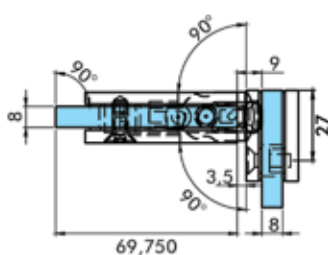

HY1-088 GLASS TO GLASS T HINGE, SPRING
Both side 90° opening, 6-8-10 mm glass (Zinc)

HY1-089 GLASS TO GLASS SPRING, SIDE PANEL
Both side 90° opening, 6-8-10 mm glass (Zinc)