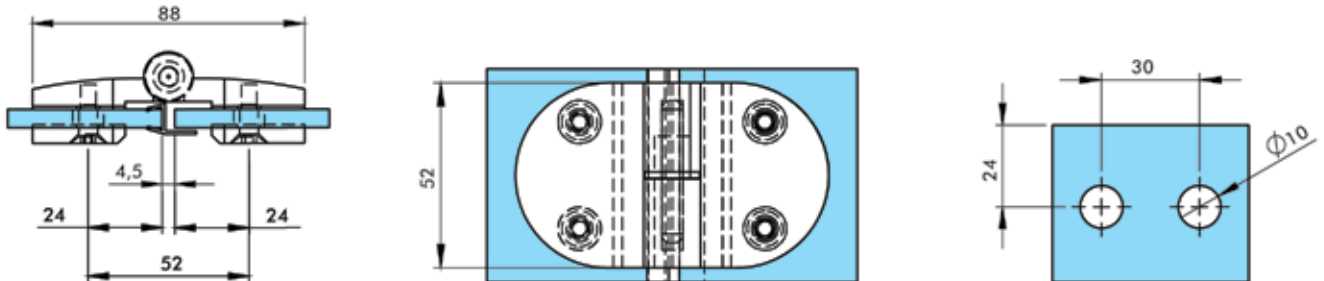

HY1-007 GLASS TO GLASS RIGHT, 180° out opening
HY1-008 GLASS TO GLASS LEFT, 180° out opening
 6-8 mm glass (Brass)

HY1-009 WALL TO GLASS RIGHT, 90° out opening
HY1-010 WALL TO GLASS LEFT, 90° out opening
 6-8 mm glass (Brass)