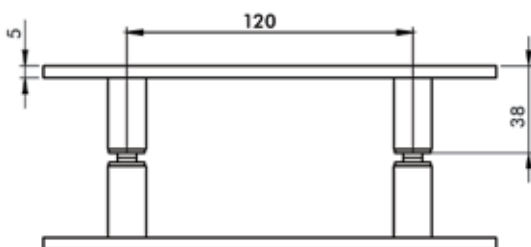

HY2-312 DOOR HANDLE LO:120 L:200 mm
Hole diameter 10 mm, 6-8-10 mm glass (Brass)