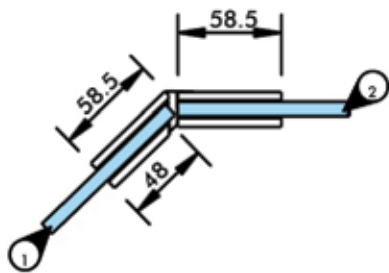

HY1-085 WALL TO GLASS SPRING
Both side 90° opening. 6-8-10 mm glass (Zinc)

HY1-086 WALL TO GLASS FIX, 90°
6-8-10 mm glass (Brass)

HY1-087 GLASS TO GLASS SPRING
135° hinge, both side 90° opening, 6-8-10 mm glass (Zinc)