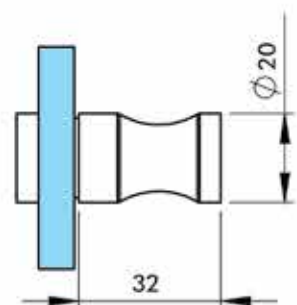

HY5-005 SINGLE GLASS CONNECTION
Hole diameter 10 mm 6-8-10 mm glass (Brass)