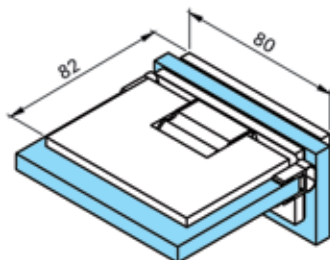

HY1-088 GLASS TO GLASS T HINGE, SPRING
Both side 90° opening, 6-8-10 mm glass (Zinc)

HY1-089 GLASS TO GLASS SPRING, SIDE PANEL
Both side 90° opening, 6-8-10 mm glass (Zinc)