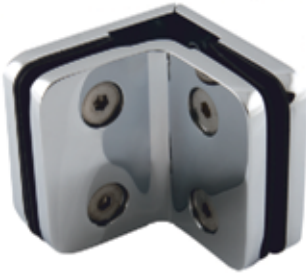

SOL / LEFT

HY1-011-K
HY1-012-K

HY1-011 WALL TO GLASS RIGHT, 90° out opening
HY1-012 WALL TO GLASS LEFT, 90° out opening
Elevator, 6-8 mm glass (Zinc)

HY1-013 GLASS TO GLASS RIGHT, 180° out opening
HY1-014 GLASS TO GLASS LEFT, 180° out opening
Elevator, 6-8 mm glass (Zinc)

HY1-015 WALL TO GLASS FIX, 90°
6-8-10 mm glass (Zinc)

HY1-016 GLASS TO GLASS FIX, 90°
6-8-10 mm glass (Zinc)

HY1-017 GLASS TO GLASS RIGHT, 180° inside opening
HY1-018 GLASS TO GLASS LEFT, 180° inside opening
Elevator, 6-8 mm glass (Zinc)