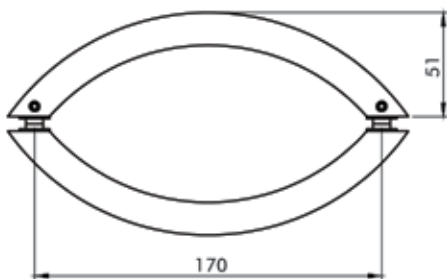

HY2-303 DOOR HANDLE LO:170 mm
Hole diameter 10 mm, 6-8-10 mm glass (Brass)