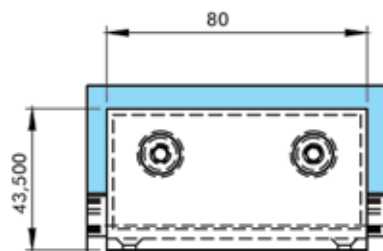

HY1-085 WALL TO GLASS SPRING
Both side 90° opening. 6-8-10 mm glass (Zinc)

HY1-086 WALL TO GLASS FIX, 90°
6-8-10 mm glass (Brass)