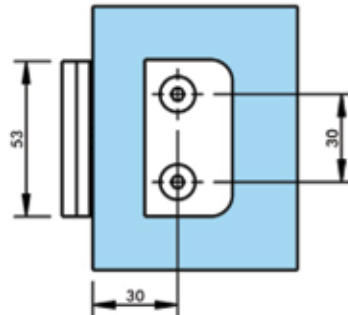

SOL / LEFT

HY1-011-K
HY1-012-K

HY1-011 WALL TO GLASS RIGHT, 90° out opening
HY1-012 WALL TO GLASS LEFT, 90° out opening
Elevator, 6-8 mm glass (Zinc)

HY1-013 GLASS TO GLASS RIGHT, 180° out opening
HY1-014 GLASS TO GLASS LEFT, 180° out opening
Elevator, 6-8 mm glass (Zinc)

HY1-015 WALL TO GLASS FIX, 90°
6-8-10 mm glass (Zinc)