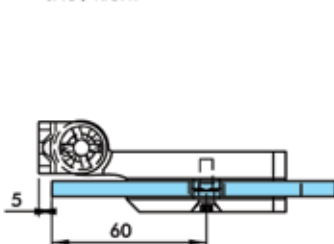

HY1-049 GLASS TO GLASS RIGHT, 180° out opening
HY1-050 GLASS TO GLASS LEFT, 180° out opening
Elevator, 6-8 mm glass (Zinc)

SOL / LEFT

HY1-051 WALL TO GLASS RIGHT, 90° out opening
HY1-052 WALL TO GLASS LEFT, 90° out opening
Elevator, 6-8 mm glass (Zinc)

SAG / RIGHT