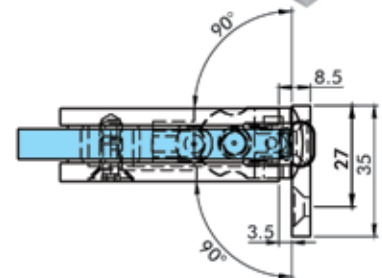

HY1-085 WALL TO GLASS SPRING
Both side 90° opening. 6-8-10 mm glass (Zinc)