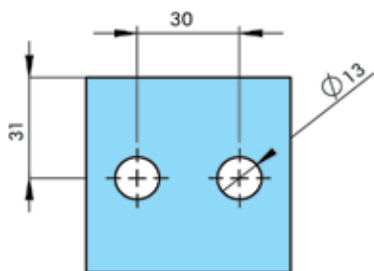

HY1-028 GLASS TO GLASS FIX, 180°
6-8-10 mm glass (Brass)