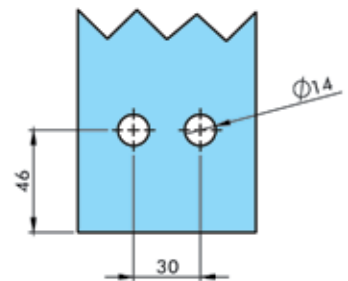

SOL / LEFT

HY1-051 WALL TO GLASS RIGHT, 90° out opening
HY1-052 WALL TO GLASS LEFT, 90° out opening
Elevator, 6-8 mm glass (Zinc)