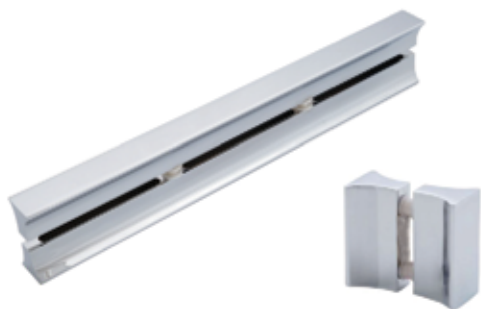

Hinges Scharniere

HY2-010 DOOR HANDLE OVAL
Hole diameter 10 mm, 6-8-10 mm glass (Brass)

HY2-011 DOOR HANDLE STRAIGHT
Hole diameter 10 mm, 6-8-10 mm glass (Brass)

HY2-012 DOOR HANDLE
Hole diameter 10 mm, 6-8-10 mm glass (Brass)

HY2-013 DOOR HANDLE RUSTIC
Hole diameter 10 mm, 6-8-10 mm glass (Brass)

HY2-014 DOOR HANDLE
Hole diameter 10 mm, 6-8-10 mm glass (Aluminium)

HY2-019 DOOR HANDLE L0:160 L:300 mm
Hole diameter 9 mm, 6-8-10 mm glass (Aluminium)
(L0:X L:X mm) Made in all sizes

HY2-020 DOOR HANDLE L0:160 L:300 mm
HY2-021 DOOR HANDLE L0:30 L:50 mm
Hole diameter 9 mm, 6-8-10 mm glass (Aluminium)
(L0:X L:X mm) Made in all sizes

HY2-022 DOOR HANDLE L0:160 L:300 mm
HY2-023 DOOR HANDLE L0:30 L:50 mm
Hole diameter 9 mm, 6-8-10 mm glass (Brass)
(L0:X L:X mm) Made in all sizes