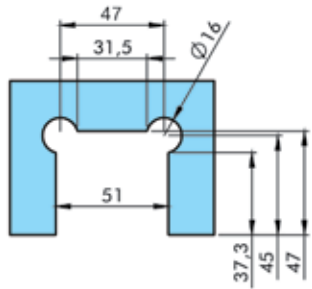

HY1-090 GLASS TO GLASS SPRING, ADJUSTABLE
Both side 90° opening, 6-8-10 mm glass (Zinc)