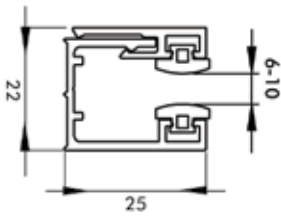

HY9-205 Eloksal Coating
HY9-205-F1 Chrome Coat