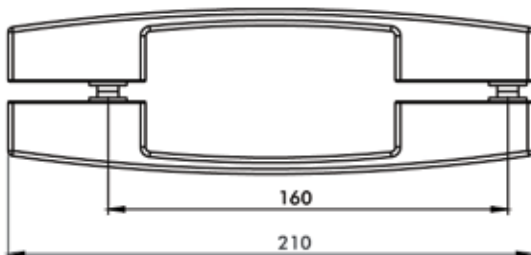

HY2-309 DOOR HANDLE LO:160 mm
Hole diameter 10 mm, 6-8-10 mm glass (Zinc)

HY2-304 DOOR HANDLE LO:120, 160, 210 mm
Hole diameter 10 mm, 6-8-10 mm glass (Zinc)