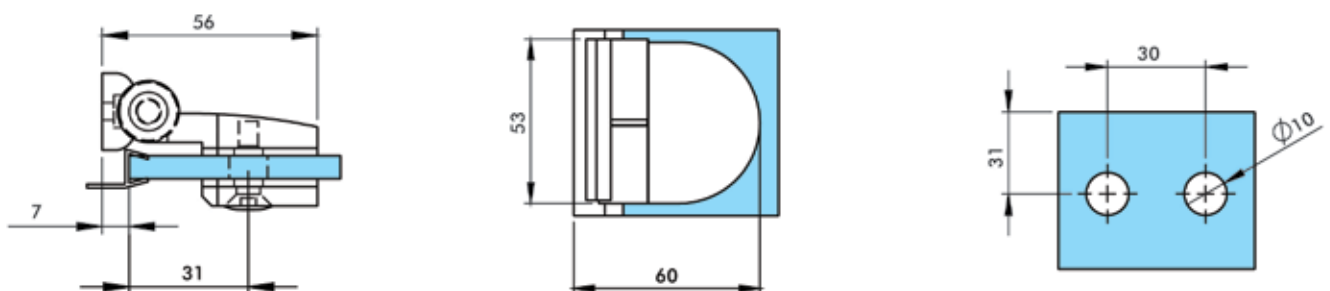

HY1-007 GLASS TO GLASS RIGHT, 180° out opening
HY1-008 GLASS TO GLASS LEFT, 180° out opening
 6-8 mm glass (Brass)

HY1-009 WALL TO GLASS RIGHT, 90° out opening
HY1-010 WALL TO GLASS LEFT, 90° out opening
 6-8 mm glass (Brass)