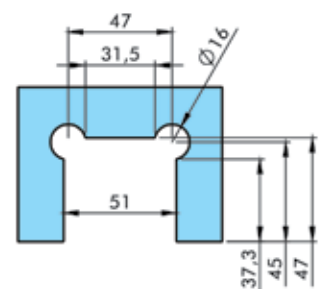

HY1-089 GLASS TO GLASS SPRING, SIDE PANEL
Both side 90° opening, 6-8-10 mm glass (Zinc)