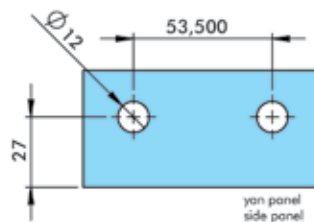

HY1-088 GLASS TO GLASS T HINGE, SPRING
Both side 90° opening, 6-8-10 mm glass (Zinc)

HY1-089 GLASS TO GLASS SPRING, SIDE PANEL
Both side 90° opening, 6-8-10 mm glass (Zinc)

HY1-090 GLASS TO GLASS SPRING, ADJUSTABLE
Both side 90° opening, 6-8-10 mm glass (Zinc)

HY1-091 WALL TO GLASS SPRING, ADJUSTABLE
Both side 90° opening, 6-8-10 mm glass (Zinc)

HY1-092 GLASS TO GLASS SIDE PANEL SPRING & ADJUSTABLE
Both side 90° opening, 6-8-10 mm glass (Zinc)

HY2-001 DOOR HANDLE SQUARE
Hole diameter 10 mm, 6-8-10 mm gross (Brass)