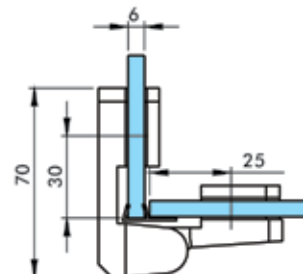

HY1-028 GLASS TO GLASS FIX, 180°
6-8-10 mm glass (Brass)