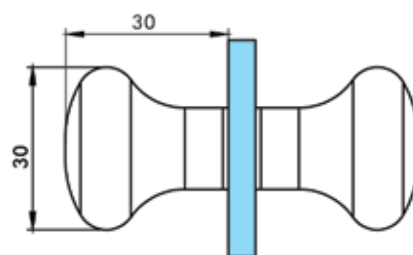

HY2-013 DOOR HANDLE RUSTIC
Hole diameter 10 mm, 6-8-10 mm glass (Brass)