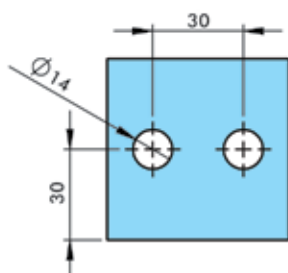

HY1-028 GLASS TO GLASS FIX, 180°
6-8-10 mm glass (Brass)