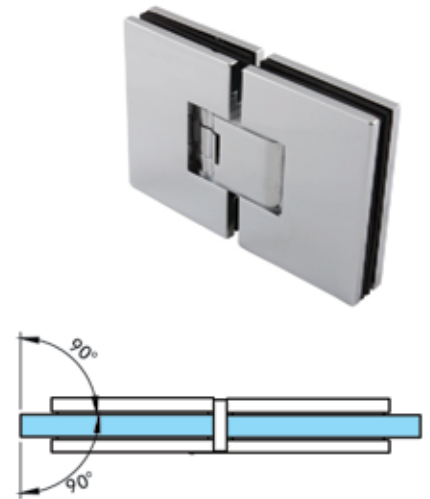

HY1-085 WALL TO GLASS SPRING
Both side 90° opening. 6-8-10 mm glass (Zinc)

HY1-086 WALL TO GLASS FIX, 90°
6-8-10 mm glass (Brass)

HY1-087 GLASS TO GLASS SPRING
135° hinge, both side 90° opening, 6-8-10 mm glass (Zinc)

HY1-088 GLASS TO GLASS T HINGE, SPRING
Both side 90° opening, 6-8-10 mm glass (Zinc)

HY1-089 GLASS TO GLASS SPRING, SIDE PANEL
Both side 90° opening, 6-8-10 mm glass (Zinc)

HY1-090 GLASS TO GLASS SPRING, ADJUSTABLE
Both side 90° opening, 6-8-10 mm glass (Zinc)