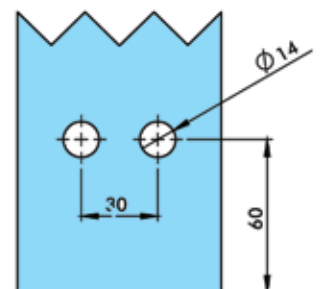

HY1-049 GLASS TO GLASS RIGHT, 180° out opening
HY1-050 GLASS TO GLASS LEFT, 180° out opening
Elevator, 6-8 mm glass (Zinc)

SOL / LEFT

HY1-051 WALL TO GLASS RIGHT, 90° out opening
HY1-052 WALL TO GLASS LEFT, 90° out opening
Elevator, 6-8 mm glass (Zinc)

SAG / RIGHT