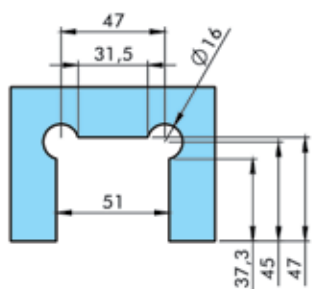

HY1-092 GLASS TO GLASS SIDE PANEL SPRING & ADJUSTABLE
Both side 90° opening, 6-8-10 mm glass (Zinc)