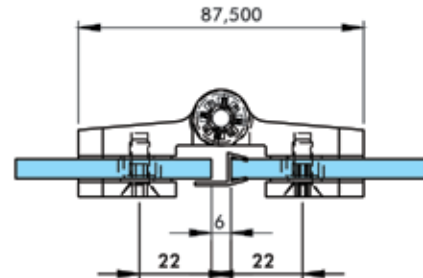

HY1-015 WALL TO GLASS FIX, 90°
6-8-10 mm glass (Zinc)

HY1-016 GLASS TO GLASS FIX, 90°
6-8-10 mm glass (Zinc)

HY1-017 GLASS TO GLASS RIGHT, 180° inside opening
HY1-018 GLASS TO GLASS LEFT, 180° inside opening
Elevator, 6-8 mm glass (Zinc)