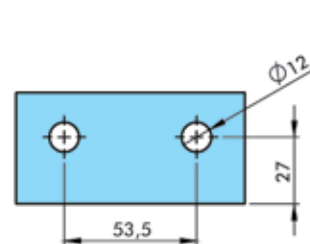

HY1-088 GLASS TO GLASS T HINGE, SPRING
Both side 90° opening, 6-8-10 mm glass (Zinc)

HY1-089 GLASS TO GLASS SPRING, SIDE PANEL
Both side 90° opening, 6-8-10 mm glass (Zinc)