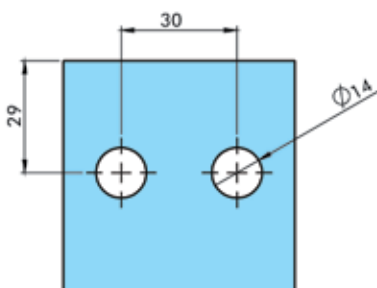

HY1-015 WALL TO GLASS FIX, 90°
6-8-10 mm glass (Zinc)