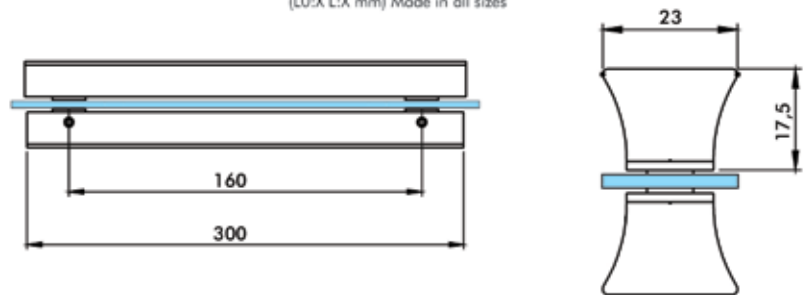

HY2-013 DOOR HANDLE RUSTIC
Hole diameter 10 mm, 6-8-10 mm glass (Brass)

HY2-014 DOOR HANDLE
Hole diameter 10 mm, 6-8-10 mm glass (Aluminium)

HY2-019 DOOR HANDLE L0:160 L:300 mm
Hole diameter 9 mm, 6-8-10 mm glass (Aluminium)
(L0:X L:X mm) Made in all sizes