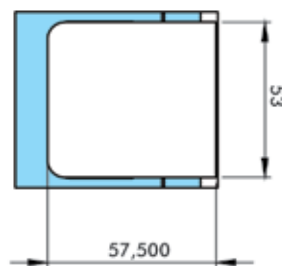

HY1-021 GLASS TO GLASS SIDE PANEL RIGHT, 90° out opening
HY1-022 GLASS TO GLASS SIDE PANEL LEFT, 90° out opening
Elevator, 6-8 mm glass (Zinc)