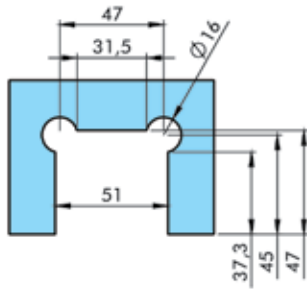

HY1-085 WALL TO GLASS SPRING
Both side 90° opening. 6-8-10 mm glass (Zinc)