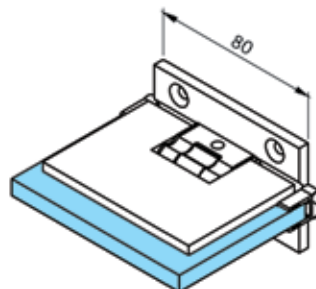

HY1-091 WALL TO GLASS SPRING, ADJUSTABLE
Both side 90° opening, 6-8-10 mm glass (Zinc)