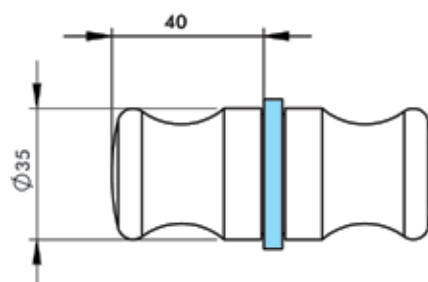

Hinges Scharniere

HY2-010 DOOR HANDLE OVAL
Hole diameter 10 mm, 6-8-10 mm glass (Brass)

HY2-011 DOOR HANDLE STRAIGHT
Hole diameter 10 mm, 6-8-10 mm glass (Brass)

HY2-012 DOOR HANDLE
Hole diameter 10 mm, 6-8-10 mm glass (Brass)