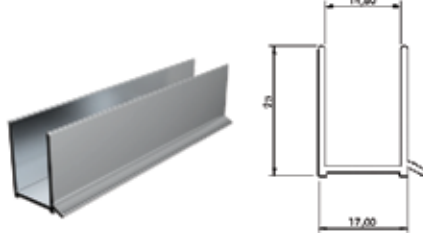

HY9-205 Eloksal Coating
HY9-205-F1 Chrome Coat