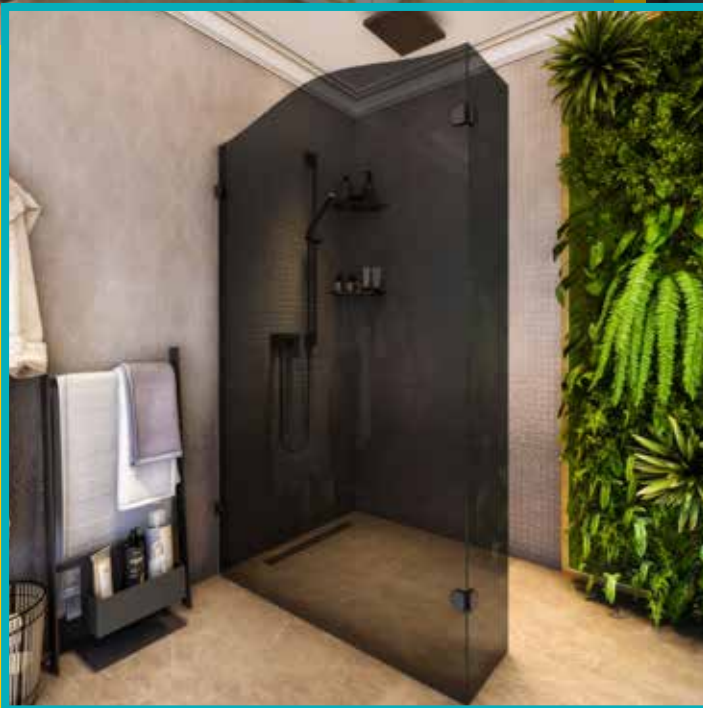

REGAL03

REGAL SERIE

Hinges
Scharniere

HY1-006

GLASS TO GLASS

90° FIXED

Zinc

6-8 mm