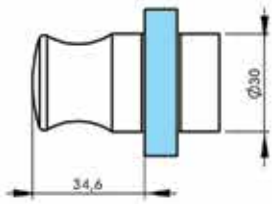

HY5-006 SINGLE GLASS CONNECTION
Hole diameter 10 mm 6-8-10 mm glass (Brass)