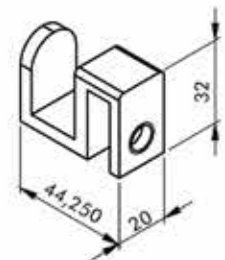

HY5-009 SINGLE GLASS CONNECTION PASS
6-8-10 mm glass (Brass)