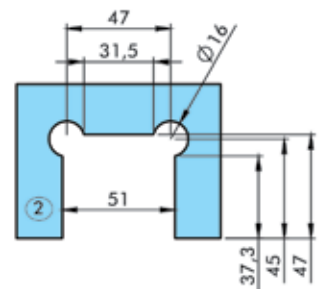

HY1-085 WALL TO GLASS SPRING
Both side 90° opening. 6-8-10 mm glass (Zinc)

HY1-086 WALL TO GLASS FIX, 90°
6-8-10 mm glass (Brass)

HY1-087 GLASS TO GLASS SPRING
135° hinge, both side 90° opening, 6-8-10 mm glass (Zinc)