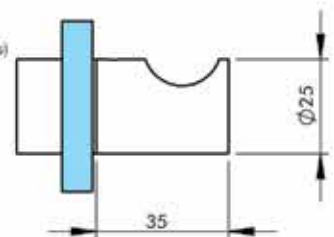

HY5-004 SINGLE GLASS CONNECTION
Hole diameter 10 mm 6-8-10 mm glass (Brass)