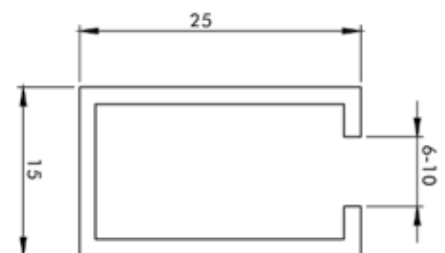

HY9-007 PROFILE 15*25 Aluminium Hook
HY9-008 PROFILE 15*25 Brass Hook
6-8-10 mm glass

HY9-041 PROFILE U 18*16 Aluminium