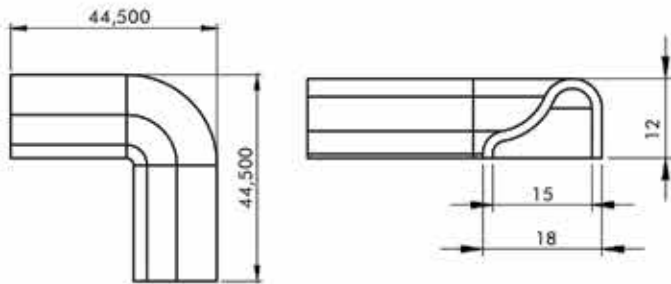

HY9-018-R1 PROFILE 21*17 GASKETED
(Aluminium)

HY9-011 CORNER PROFILE, 16*32 Aluminium
6-8-10 mm glass

HY7-028 WATERPROOF PROFILE 90° CORNER 15 mm (Plastic)