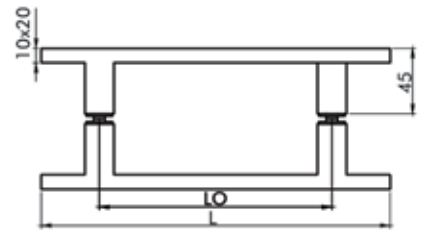

HY2-513 DOOR HANDLE LO:160 L:240 mm
HY2-514 DOOR HANDLE LO:300 L:380 mm
HY2-515 DOOR HANDLE LO:400 L:500 mm
Hole diameter 10 mm, 6-8-10 mm glass (Brass)