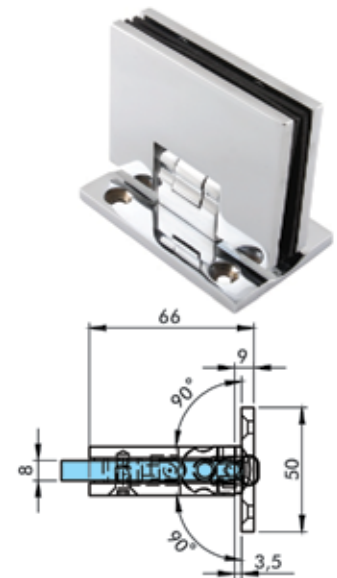

HY1-085 WALL TO GLASS SPRING
Both side 90° opening. 6-8-10 mm glass (Zinc)

HY1-086 WALL TO GLASS FIX, 90°
6-8-10 mm glass (Brass)

HY1-087 GLASS TO GLASS SPRING
135° hinge, both side 90° opening, 6-8-10 mm glass (Zinc)

HY1-088 GLASS TO GLASS T HINGE, SPRING
Both side 90° opening, 6-8-10 mm glass (Zinc)

HY1-089 GLASS TO GLASS SPRING, SIDE PANEL
Both side 90° opening, 6-8-10 mm glass (Zinc)

HY1-090 GLASS TO GLASS SPRING, ADJUSTABLE
Both side 90° opening, 6-8-10 mm glass (Zinc)

HY1-091 WALL TO GLASS SPRING, ADJUSTABLE
Both side 90° opening, 6-8-10 mm glass (Zinc)

HY1-092 GLASS TO GLASS SIDE PANEL SPRING & ADJUSTABLE
Both side 90° opening, 6-8-10 mm glass (Zinc)

HY2-001 DOOR HANDLE SQUARE
Hole diameter 10 mm, 6-8-10 mm gross (Brass)