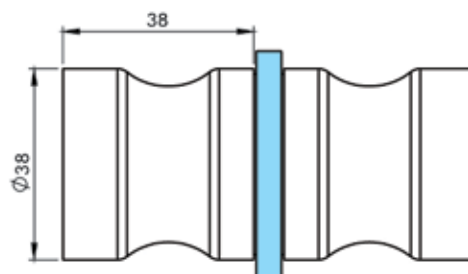

HY1-091 WALL TO GLASS SPRING, ADJUSTABLE
Both side 90° opening, 6-8-10 mm glass (Zinc)

HY1-092 GLASS TO GLASS SIDE PANEL SPRING & ADJUSTABLE
Both side 90° opening, 6-8-10 mm glass (Zinc)

HY2-001 DOOR HANDLE SQUARE
Hole diameter 10 mm, 6-8-10 mm gross (Brass)

HY2-002 DOOR HANDLE ROUND
Hole diameter 10 mm, 6-8-10 mm glass (Brass)

HY2-003 DOOR HANDLE CRYSTAL
Hole diameter 10 mm, 6-8-10 mm glass (Glass)

HY2-004 DOOR HANDLE FIFA
Delik çapı 10 mm, 6-8-10 mm cam (Zinc)

Hinges Scharniere

HY2-010 DOOR HANDLE OVAL
Hole diameter 10 mm, 6-8-10 mm glass (Brass)

HY2-011 DOOR HANDLE STRAIGHT
Hole diameter 10 mm, 6-8-10 mm glass (Brass)

HY2-012 DOOR HANDLE
Hole diameter 10 mm, 6-8-10 mm glass (Brass)