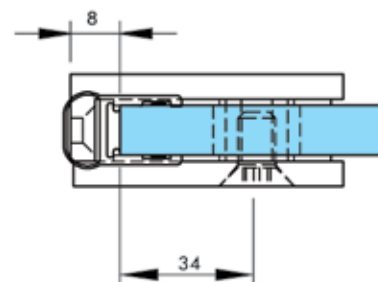

HY1-086 WALL TO GLASS FIX, 90°
6-8-10 mm glass (Brass)

HY1-087 GLASS TO GLASS SPRING
135° hinge, both side 90° opening, 6-8-10 mm glass (Zinc)