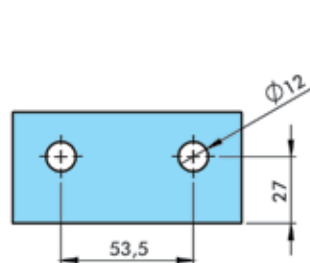

HY1-089 GLASS TO GLASS SPRING, SIDE PANEL
Both side 90° opening, 6-8-10 mm glass (Zinc)