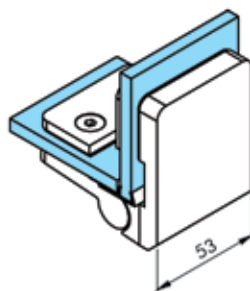

HY1-023 GLASS TO GLASS SIDE PANEL RIGHT, 90° out opening
HY1-024 GLASS TO GLASS SIDE PANEL LEFT, 90° out opening
180° out opening. Elevator, 6-8 mm glass (Zinc)

HY1-028 GLASS TO GLASS FIX, 180°
6-8-10 mm glass (Brass)