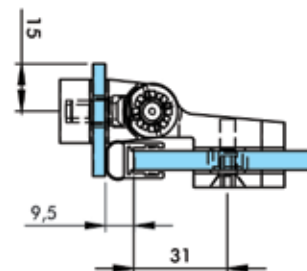

HY1-028 GLASS TO GLASS FIX, 180°
6-8-10 mm glass (Brass)