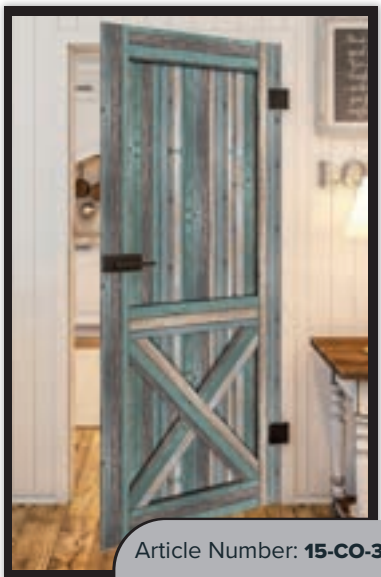

Grey Oak

Sonoma Oak

Rustic Old Wood

Black Stained

Article Number: **15-CO-342**

Article Number: **15-CO-343**

Article Number: **15-CO-344**

Article Number: **15-CO-350**