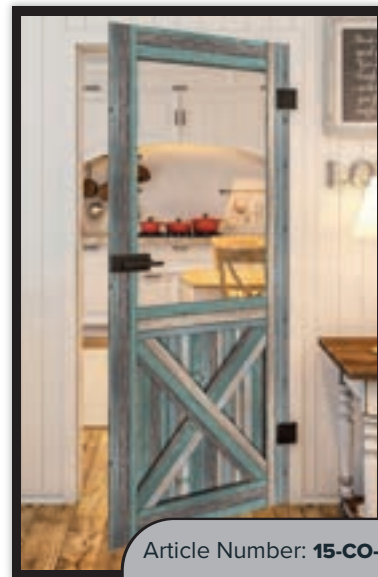

Knotty Pine

White Rustic

Colorfully Planked

Grey Oak

Sonoma Oak

Rustic Old Wood

Black Stained