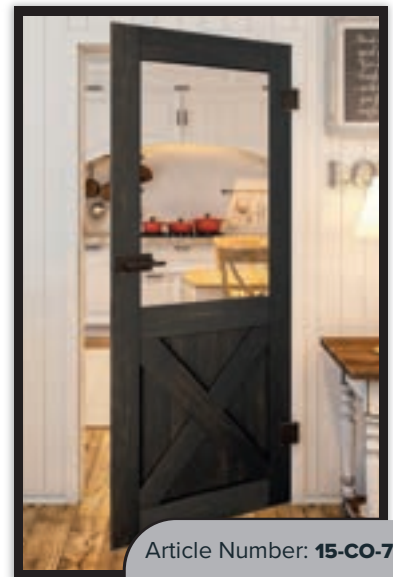

Knotty Pine

White Rustic

Colorfully Planked

Grey Oak

Sonoma Oak

Rustic Old Wood

Black Stained