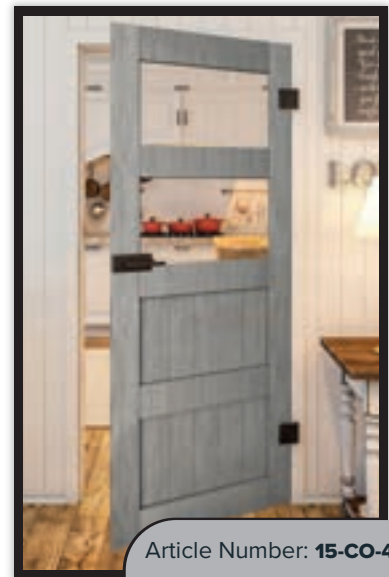

Black Stained