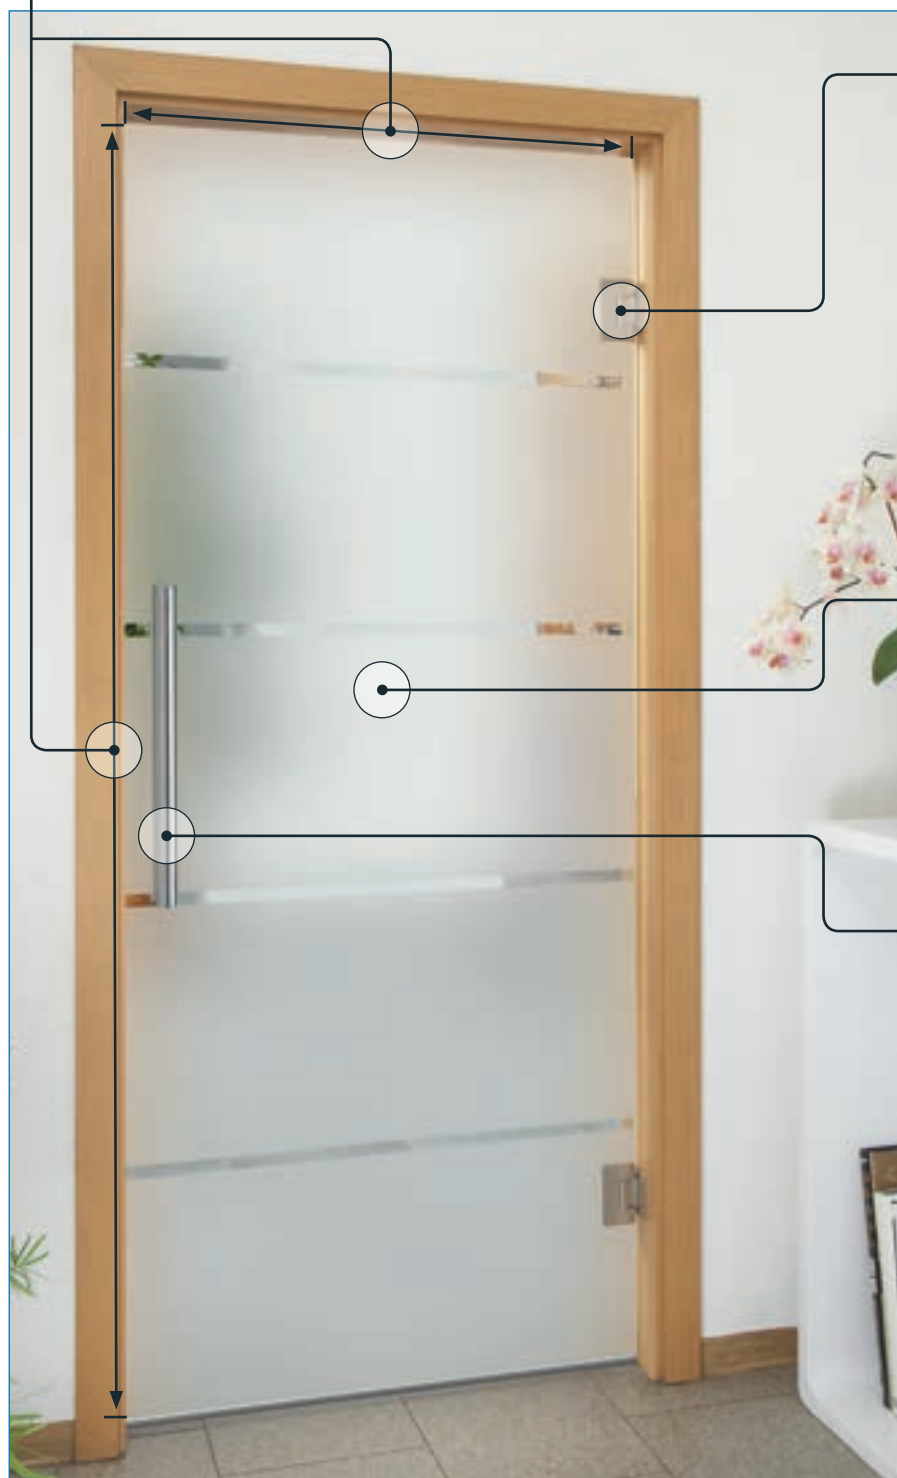

Sandblasted decorations for **Swing doors:**

Sandblasted swing doors create a light and shadow effect and thus creatively enhance the immediate surroundings in the room or at the entrance. In addition, matching round fittings as handles enhance the overall look - a practical added value.

Swing door with sandblasted motif: Frame patterns and circular motifs, stripes, waves and other geometric motifs are available. The optical effect can transform a room in many ways in its overall appearance.

Sizes:

Whether standart dimensions or special sizes - no problem for us. You can get both from us.

Choose your Fitting:

We have various fittings in our range. You have the choice.

Standart

Premium

Your Design:

Prefer lines, modern or even floral designs - our assortment includes many design variants. If you still can't find anything, you have the option to have a completely individual design printed - it's your choice.

Choose Your Handle:

Open handle shell, closed handle shell or a handle bar. We have exactly the right thing for you: