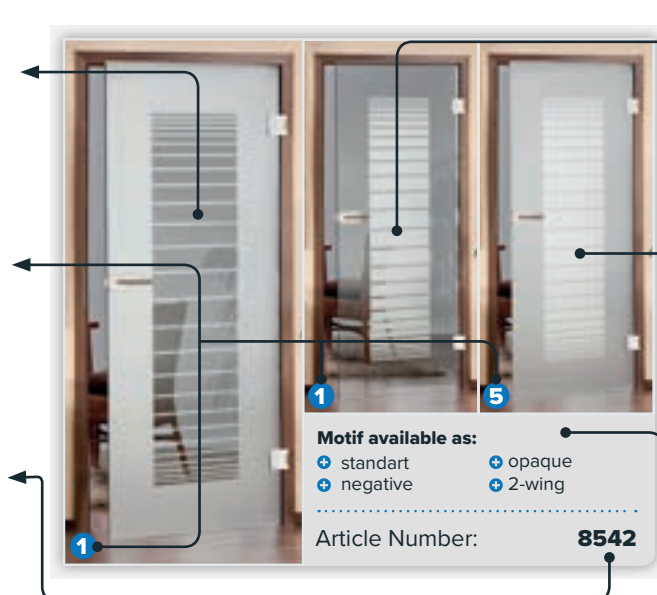

Standart variant:

In this variant, the design is printed on the front side.

Price group:

The white number in the orange circle indicates the price group of the motif.

Article Number:

Thanks to the article number, confusion is excluded. Please always specify with every order.