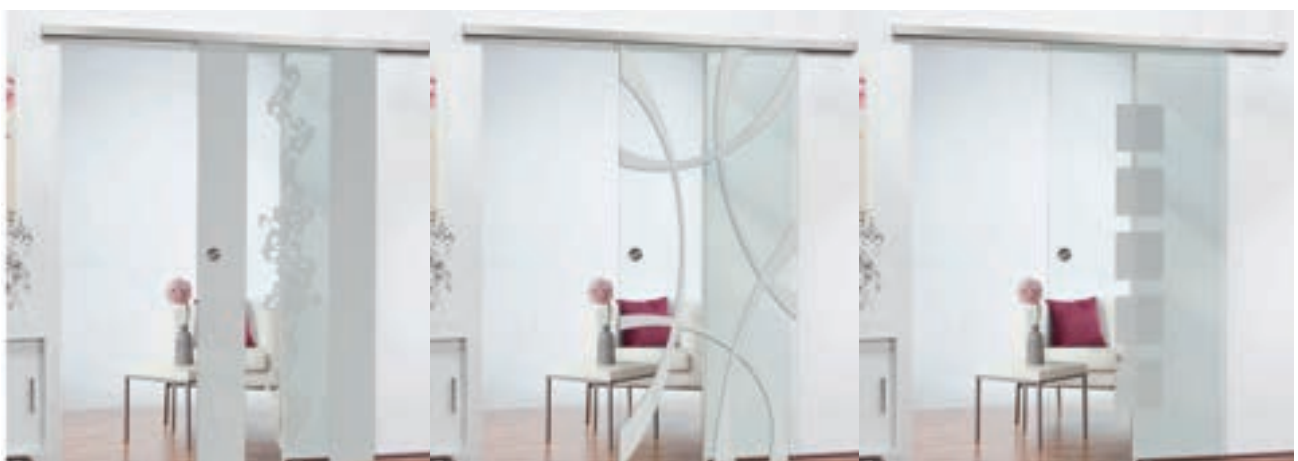

The entry-level model **Sliding Door ECO-Line** - Our team is happy to advise you.

Sandblasted decorations for **Sliding Door SLIM-Line:**

Elegant, beautiful & discreet.

Our SLIM-Line sliding door combines noble materials with a discreet rail guide. It is about half the height of our ECO-Line. Here too, our base glass product is safety glass.

Advantages **SLIM-Line:**

- + **Height of the cover plate:**
58 mm
- + **Softclose:**
Optional
- + **Surface:**
Anodized aluminum or stainless steel
- + **Special features:**
Very low height

Selection of design variants for the **Sliding Door SLIM-Line:**